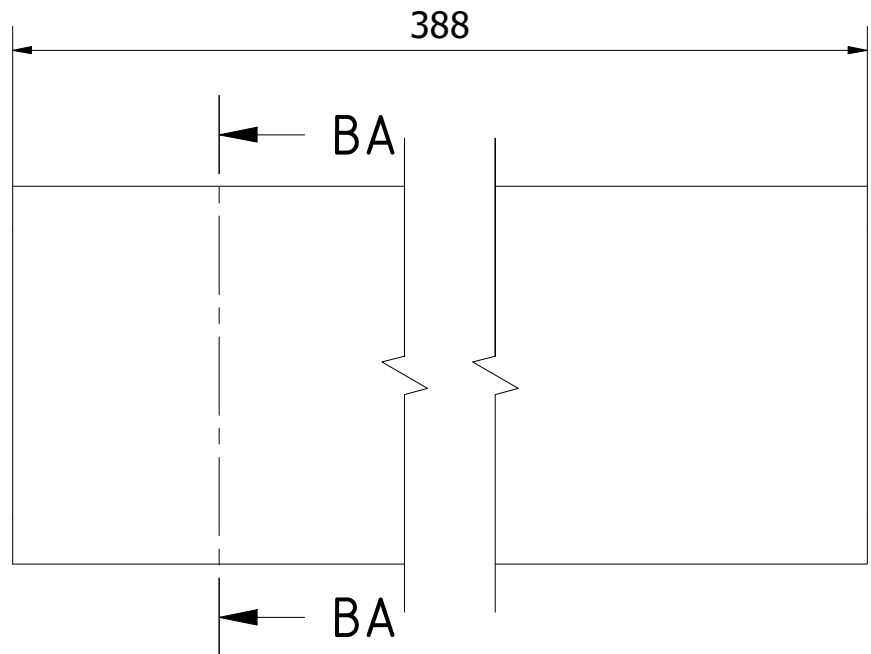

BA-BA (2/1)

Note: All units in mm.

PROJECT Convertible Bicycle Trailer for People - with shock absorber		CREATED BY J. Rosciano	APPROVED BY A. Morillo	DATE 26/07/2021	VERSION 1.1
PART NAME Upper frame H		FILE NAME Upper frame H.ipt			POS 7.8
DEVELOPED BY Practical Action	REDESIGNED BY OHO e.V.	DOC. TYPE Part	MATERIAL ASTM A36	QUANTITY 1	
		LICENCE CC-BY-SA 4.0	SCALE 2/1	SHEET 49 /51	