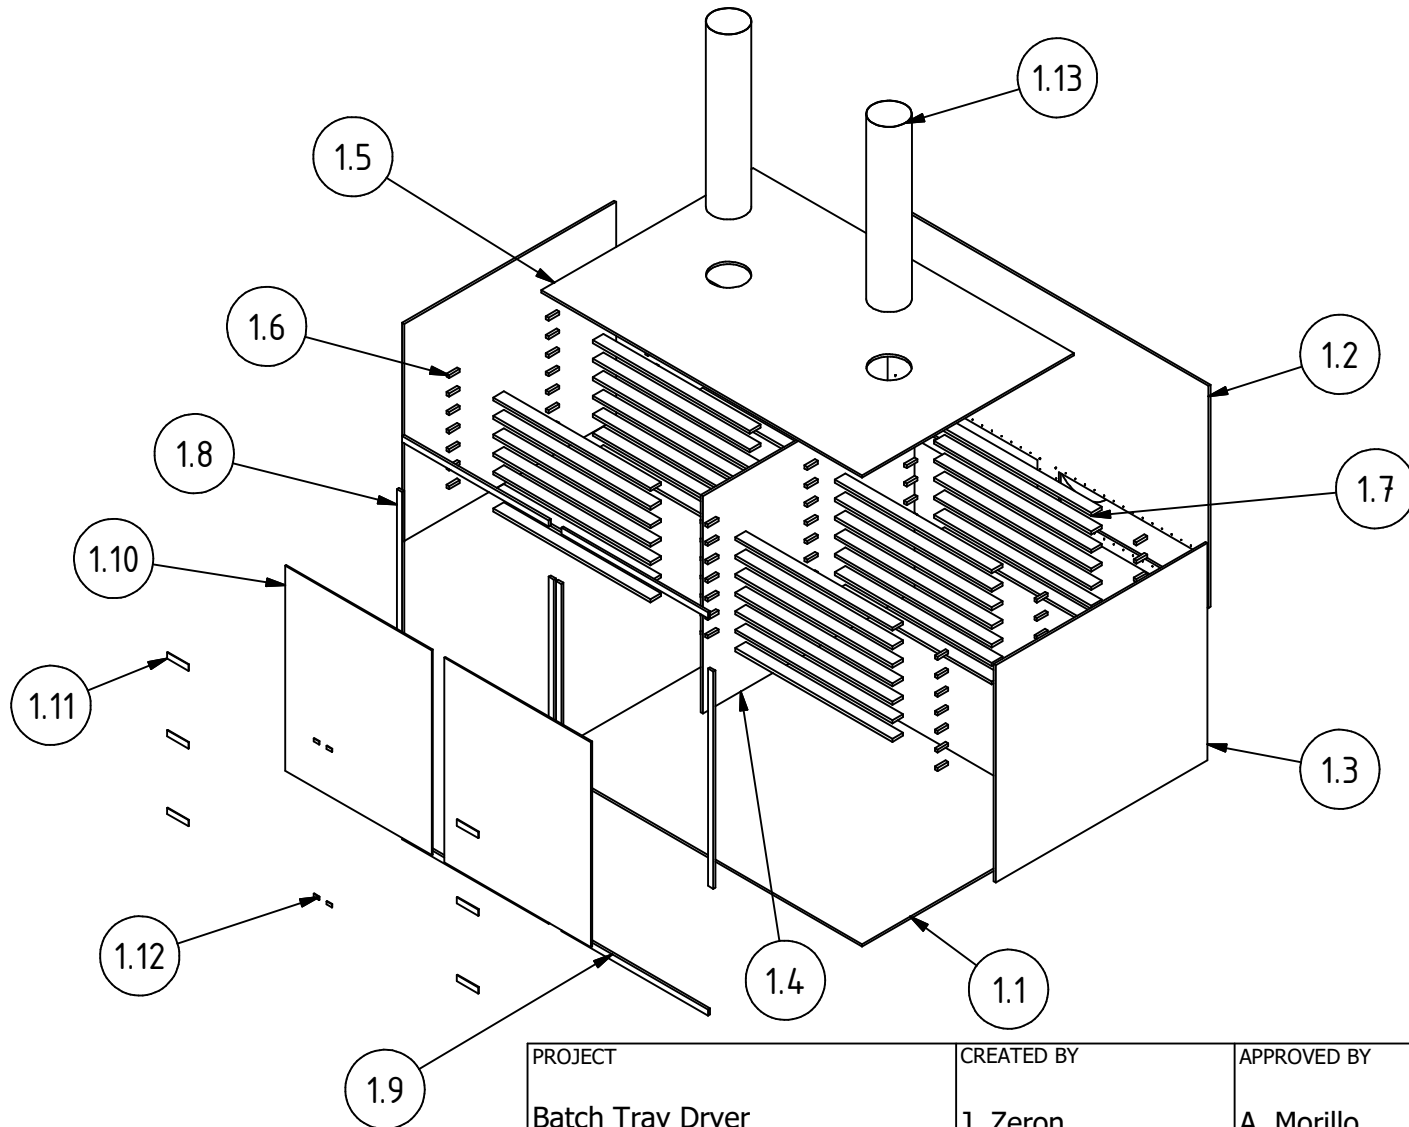

# EXPLOSION ( 1 : 50 )

PROJECT	CREATED BY	APPROVED BY	DATE	VERSION
Batch Tray Dryer	J. Zeron	A. Morillo	10/08/2021	1.0
PART NAME	FILE NAME			POS
cabinet	cabinet.ipn			1.0
DEVELOPED BY	REDESIGNED BY	DOC. TYPE	MATERIAL	QUANTITY
		Assembly		1
Practical Action	OHO e.V.	LICENCE	SCALE	SHEET
		CC-BY-SA 4.0	1:50	5 /28