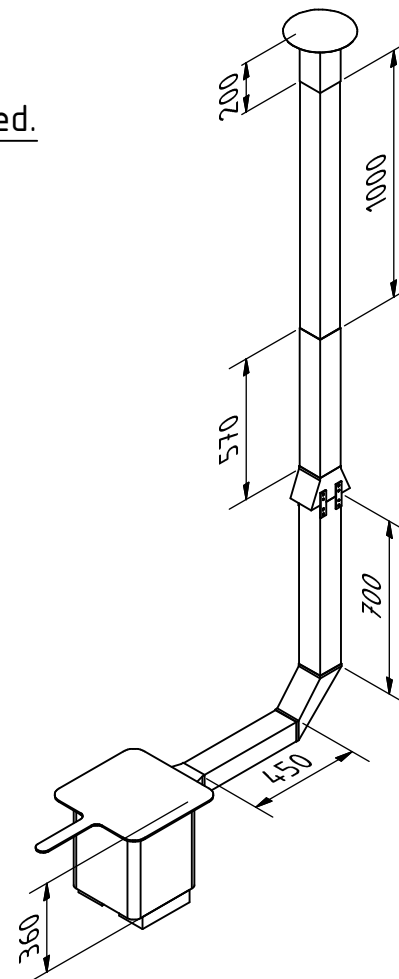

A ( 1 : 3 )

B ( 1 : 4 )

C ( 1 : 4 )

D ( 1 : 4 )

Note: All units in mm.

PROJECT Sawdust stove made with a 20 L tin can		CREATED BY J. Zeron		APPROVED BY A. Morillo		DATE 23/09/2021		VERSION 1.0	
PART NAME 3d views		FILE NAME Sawdust cooke stove.iam						POS A1	
DEVELOPED BY Vita		REDESIGNED BY OHO e.V.		DOC. TYPE Assembly		MATERIAL		QUANTITY 1	
				LICENCE CC-BY-SA 4.0		SCALE 1:18		SHEET 1 / 17	