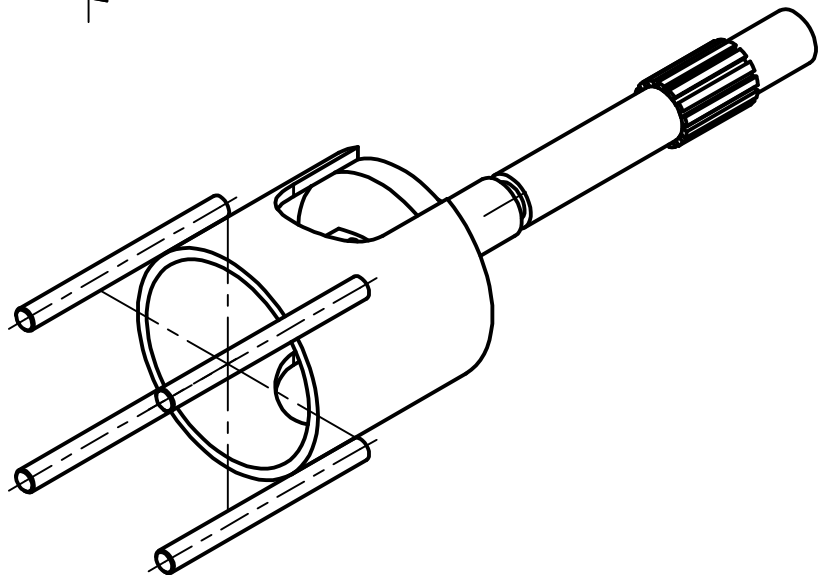

# Secc.C-C

PROJECT Snow Sled with 10 hp outboard motor	CREATED BY D. Mosquera	APPROVED BY A. Morillo	DATE 10/08/2021	VERSION 1.0
PART NAME Propeller hub 2	FILE NAME oho_sso_propeller-hub-2.iam			POS 6.0
PUBLISHED BY  OPEN HARDWARE OBSERVATORY Free Blueprints for Sustainable Development		DOC. TYPE Assembly	MATERIAL	QUANTITY 1
OHO e.V.		LICENCE CC-BY-SA 4.0	SCALE 1:2	SHEET 40 /47

PROJECT	CREATED BY	APPROVED BY	DATE	VERSION
Snow Sled with 10 hp outboard motor	D. Mosquera	A. Morillo	10/08/2021	1.0
PART NAME	FILE NAME			POS
Propeller hub 2	oho_sso_propeller-hub-2.ipn			6.0
PUBLISHED BY	DOC. TYPE	MATERIAL		QUANTITY
 <b>OPEN HARDWARE OBSERVATORY</b> Free Blueprints for Sustainable Development	Assembly			1
	LICENCE	SCALE		SHEET
OHO e.V.	CC-BY-SA 4.0	1:2,5		41 /47