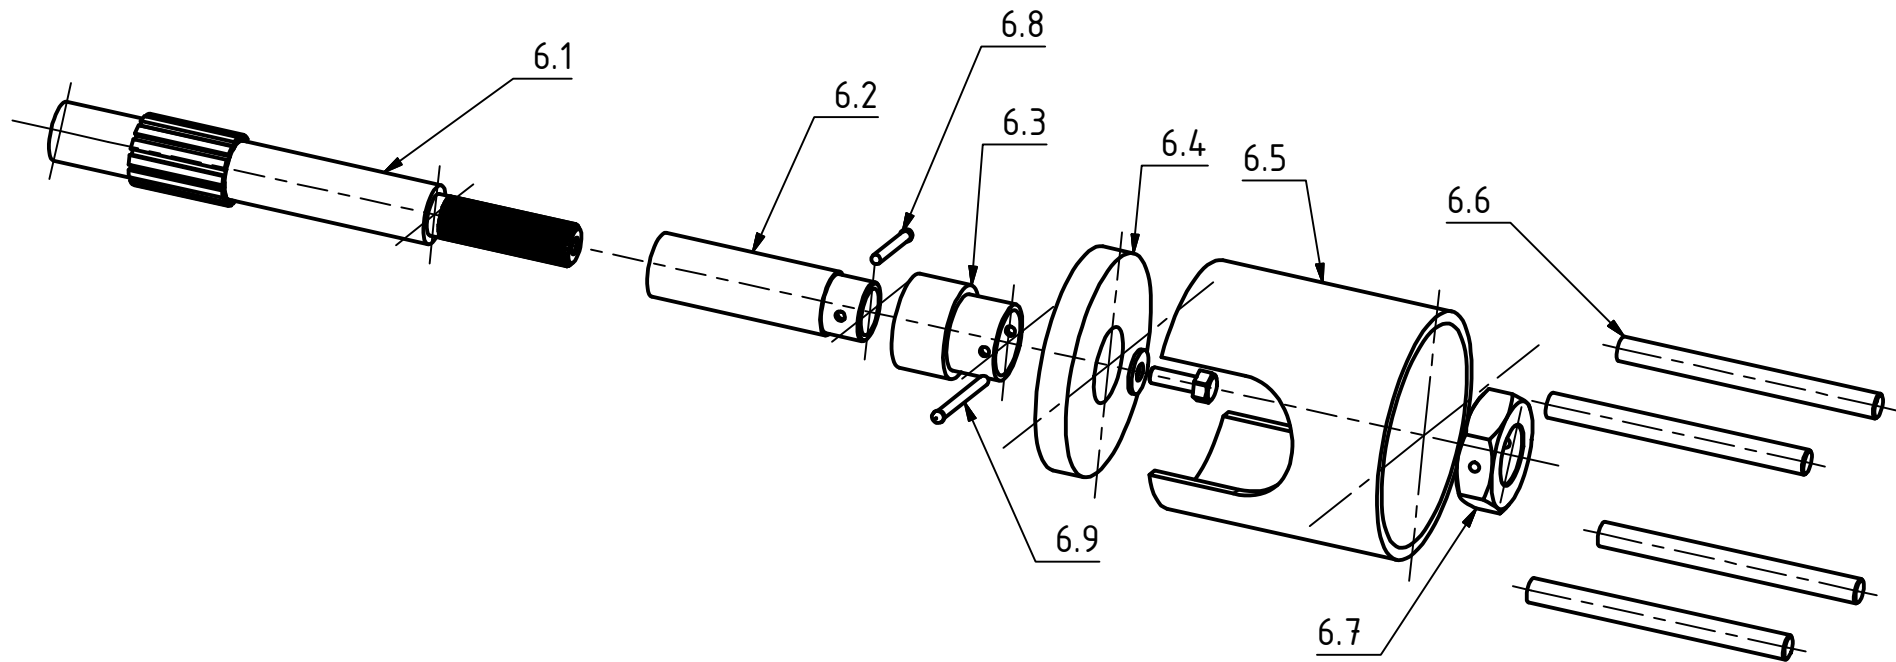

# Secc.C-C

PROJECT Snow Sled with 10 hp outboard motor	CREATED BY D. Mosquera	APPROVED BY A. Morillo	DATE 10/08/2021	VERSION 1.0
PART NAME Propeller hub 2	FILE NAME oho_sso_propeller-hub-2.iam			POS 6.0
PUBLISHED BY  OPEN HARDWARE OBSERVATORY Free Blueprints for Sustainable Development		DOC. TYPE Assembly	MATERIAL	QUANTITY 1
OHO e.V.		LICENCE CC-BY-SA 4.0	SCALE 1:2	SHEET 40 /47

PROJECT	CREATED BY	APPROVED BY	DATE	VERSION
Snow Sled with 10 hp outboard motor	D. Mosquera	A. Morillo	10/08/2021	1.0
PART NAME	FILE NAME			POS
Propeller hub 2	oho_sso_propeller-hub-2.ipn			6.0
PUBLISHED BY	DOC. TYPE	MATERIAL		QUANTITY
 <b>OPEN HARDWARE OBSERVATORY</b> Free Blueprints for Sustainable Development	Assembly			1
	LICENCE	SCALE		SHEET
OHO e.V.	CC-BY-SA 4.0	1:2,5		41 /47