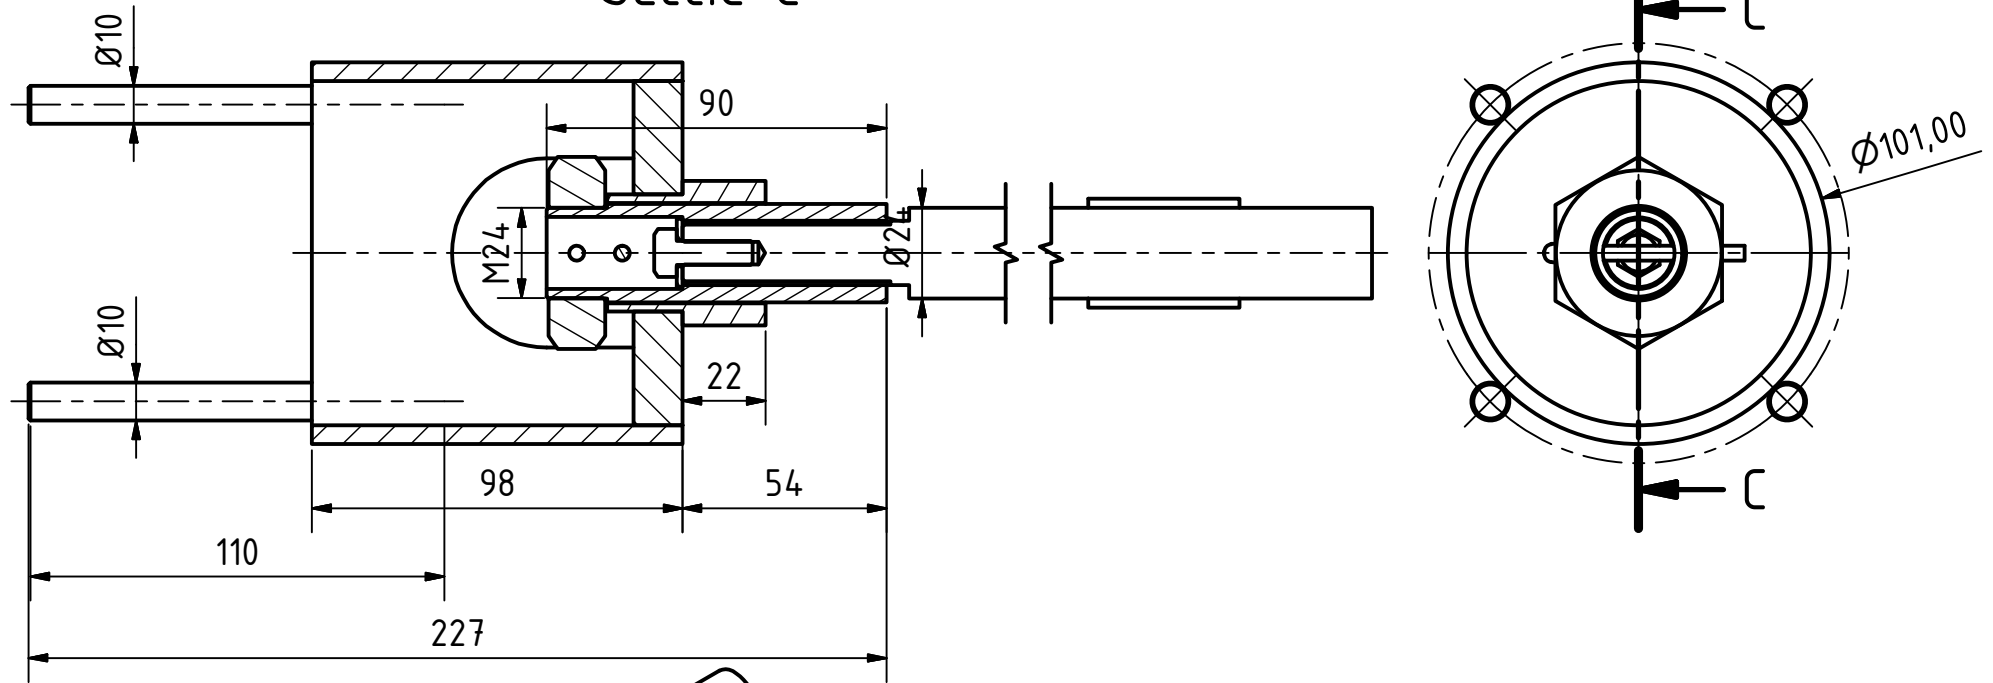

# Secc.C-C

PROJECT Snow Sled with 10 hp outboard motor	CREATED BY D. Mosquera	APPROVED BY A. Morillo	DATE 10/08/2021	VERSION 1.0
PART NAME Propeller hub 2	FILE NAME oho_sso_propeller-hub-2.iam			POS 6.0
PUBLISHED BY  OPEN HARDWARE OBSERVATORY Free Blueprints for Sustainable Development		DOC. TYPE Assembly	MATERIAL	QUANTITY 1
OHO e.V.		LICENCE CC-BY-SA 4.0	SCALE 1:2	SHEET 40 /47

PROJECT	CREATED BY	APPROVED BY	DATE	VERSION
Snow Sled with 10 hp outboard motor	D. Mosquera	A. Morillo	10/08/2021	1.0
PART NAME	FILE NAME			POS
Propeller hub 2	oho_sso_propeller-hub-2.ipn			6.0
PUBLISHED BY	DOC. TYPE	MATERIAL		QUANTITY
 <b>OPEN HARDWARE OBSERVATORY</b> Free Blueprints for Sustainable Development	Assembly			1
	LICENCE	SCALE		SHEET
OHO e.V.	CC-BY-SA 4.0	1:2,5		41 /47