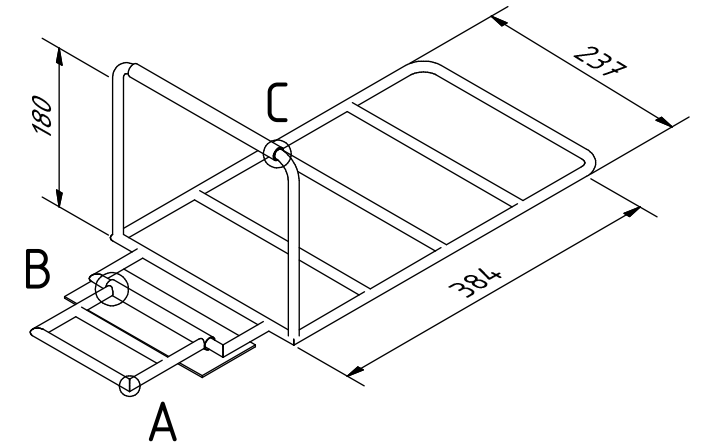

A ( 1 : 1 )

B ( 1 : 1 )

C ( 1 : 1 )

Note: All units in mm.

PROJECT	CREATED BY	APPROVED BY	DATE	VERSION
Rocket Bread Oven	D. Rodriguez	A. Morillo	25/10/2021	1.0
PART NAME	FILE NAME	POS		
Grate	Grate.ipn	6.0		
DEVELOPED BY	REDESIGNED BY	DOC. TYPE	MATERIAL	QUANTITY
GIZ		Assembly		1
		LICENCE	SCALE	SHEET
		CC-BY-SA 4.0	1:7	28 /36