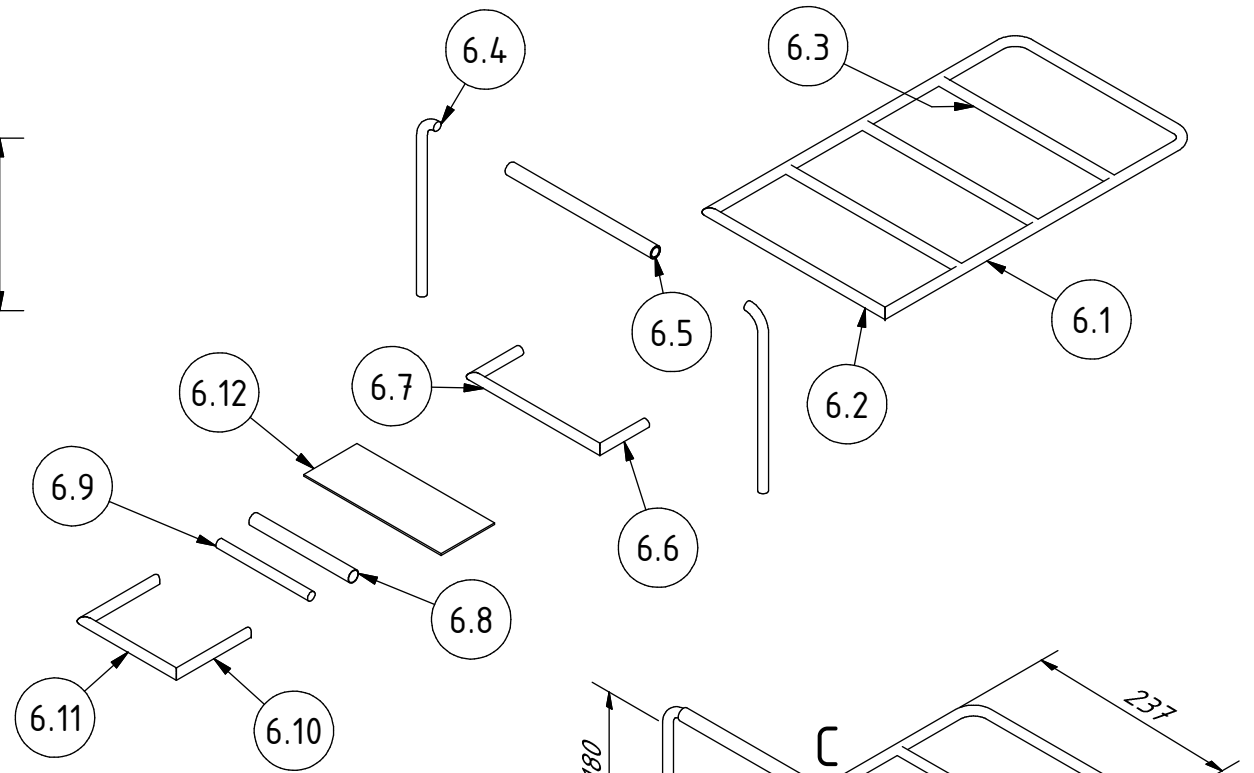

A ( 1 : 1 )

B ( 1 : 1 )

C ( 1 : 1 )

Note: All units in mm.

PROJECT	CREATED BY	APPROVED BY	DATE	VERSION
Rocket Bread Oven	D. Rodriguez	A. Morillo	25/10/2021	1.0
PART NAME	FILE NAME	POS		
Grate	Grate.ipn	6.0		
DEVELOPED BY	REDESIGNED BY	DOC. TYPE	MATERIAL	QUANTITY
GIZ		Assembly		1
		LICENCE	SCALE	SHEET
		CC-BY-SA 4.0	1:7	28 /36