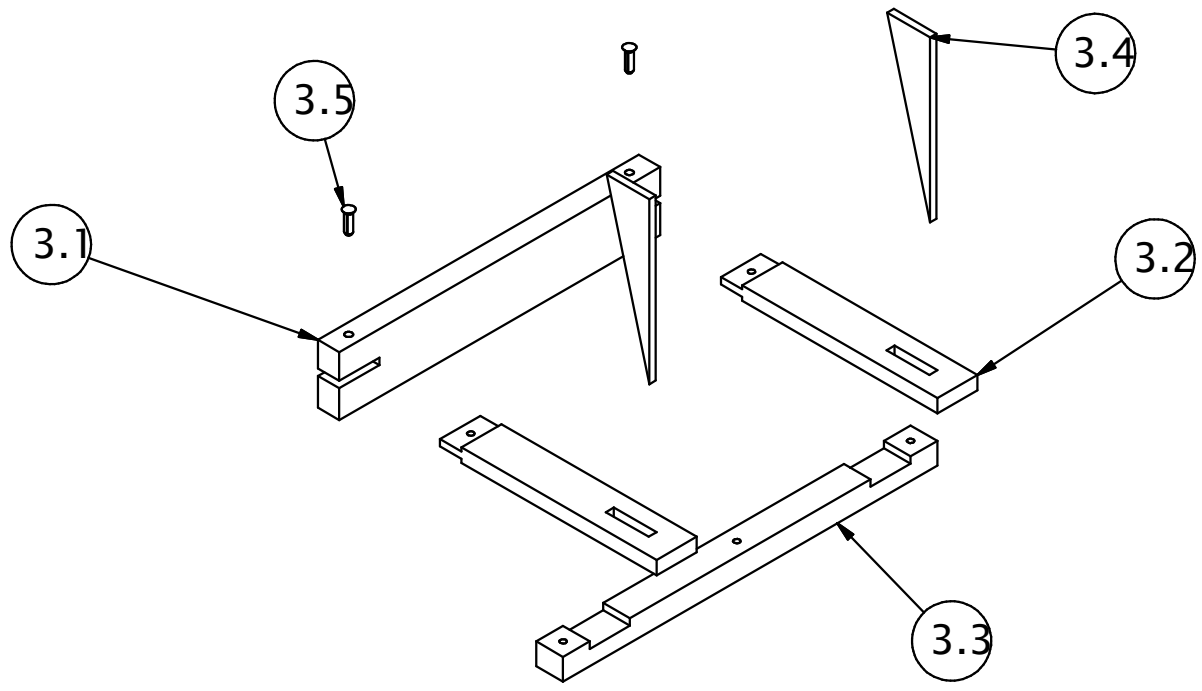

# EXPLOSION ( 1 : 10 )

PROJECT	CREATED BY	APPROVED BY	DATE	VERSION
Woodworking Bench	J. Zeron	A. Morillo	24/06/2021	1.0
PART NAME	FILE NAME	POS		
Jaw	Jaw.ipn	3.0		
DEVELOPED BY	REDESIGNED BY	DOC. TYPE	MATERIAL	QUANTITY
Practical Action	 OHO e.V.	Assembly		1
		LICENCE	SCALE	SHEET
		CC-BY-SA 4.0	1:10	17 / 21