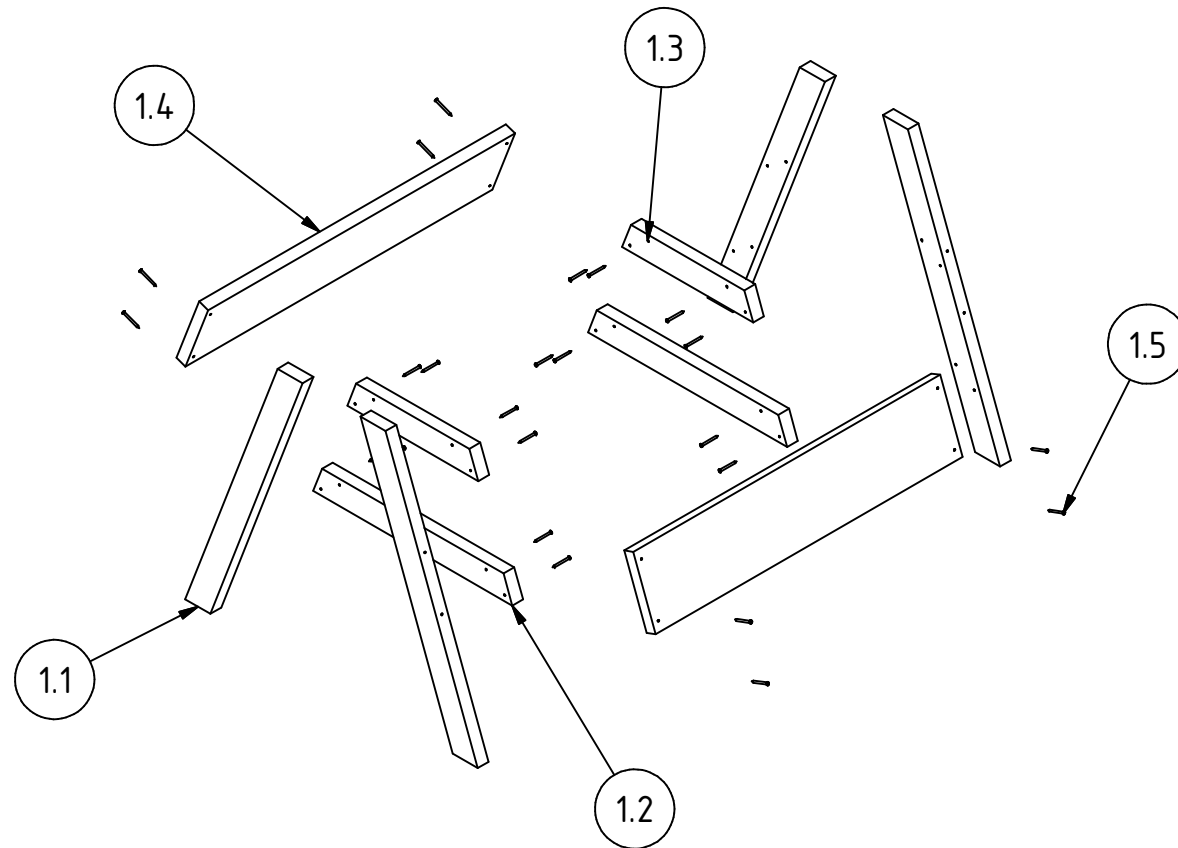

EXPLOSION (1 : 10)

| | | | | | |
|---|---|-------------------------|---------------------------|--------------------|----------------|
| PROJECT Hand Operated Winnowing for groundnut | | CREATED BY J. Zeron | APPROVED BY A. Morillo | DATE 09/08/2021 | VERSION 1.0 |
| PART NAME Saddle | | FILE NAME Saddle.ipn | | | POS 1.0 |
| DEVELOPED BY | REDESIGNED BY | DOC. TYPE | MATERIAL | QUANTITY | |
| |  | Assembly | | 1 | |
| Tropical Products Institut | OHO e.V. | LICENCE CC-BY-SA 4.0 | SCALE 1:10 | SHEET 6 /45 | |