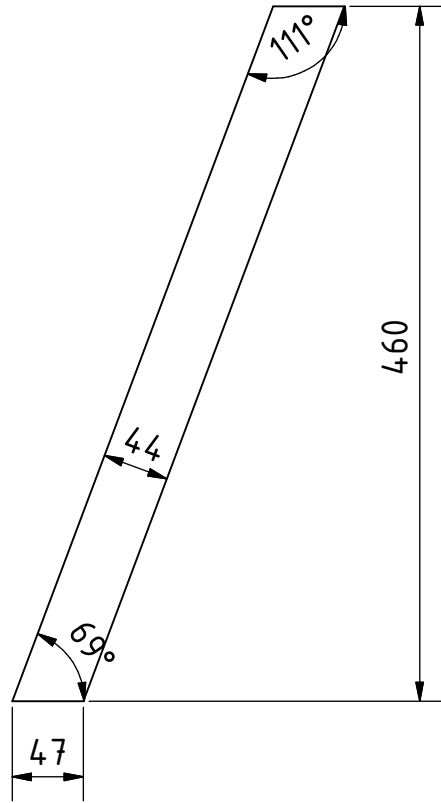

# ELELATION ( 1 : 5 )

Note: All units in mm.

PROJECT Hand Operated Winnower for groundnut		CREATED BY J. Zeron	APPROVED BY A. Morillo	DATE 09/08/2021	VERSION 1.0
PART NAME Leg		FILE NAME Leg.ipt			POS 1.1
DEVELOPED BY Tropical Products Institut	REDESIGNED BY OHO e.V.	DOC. TYPE Part	MATERIAL Hard wood	QUANTITY 4	
		LICENCE CC-BY-SA 4.0	SCALE 1:5	SHEET 7 /45	