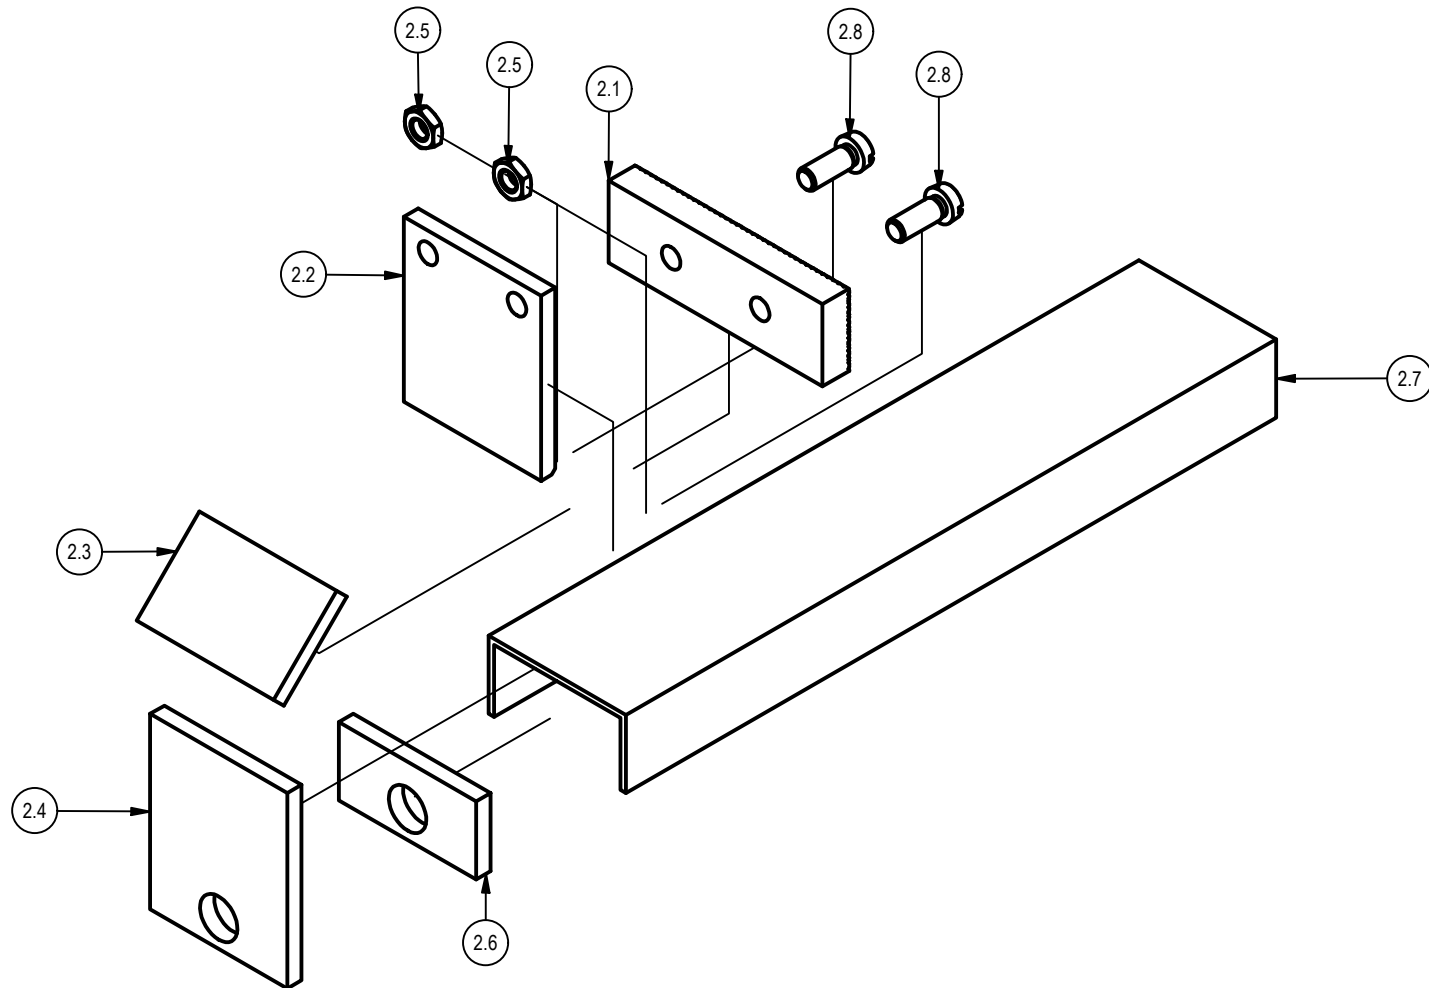

MOBILE CLAMPING JAW

PROJECT BENCH VICE	CREATED BY A. PARDO	APPROVED BY		
PART NAME MOBILE CLAMPING JAW	PART CODE 2	DOCUMENT TYPE ASSAMBLY	MATERIAL STEEL METAL	
 OPEN SOURCE ECOLOGY GERMANY	LICENSE 	FILE NAME MOBILE CLAMPING JAW.iam	VERSION 1.0	QUANTITY 1
		SCALE 1 / 3	SHEET 8/21	DATE 21/9/2020