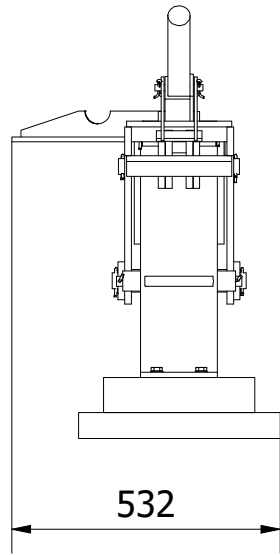

Note: All units in mm.

PROJECT Brick Making Machine CETA-RAM - for soil bricks		CREATED BY J. Rosciano		APPROVED BY A. Morillo		DATE 28/07/2021	VERSION 1.1	
PART NAME 3d views		FILE NAME ceta_bbmc_rbrick-making-machine-ceta-ram.iam					POS A1	
DEVELOPED BY Centro de Experimentación en Tecnología Apropriada		REDESIGNED BY  OHO e.V.		DOC. TYPE Assembly	MATERIAL		QUANTITY 1	
				LICENCE CC-BY-SA 4.0		SCALE 1/11	SHEET 1 /53	

Note: All units in mm.

PROJECT Brick Making Machine CETA-RAM - for soil bricks		CREATED BY J. Rosciano	APPROVED BY A. Morillo	DATE 28/07/2021	VERSION 1.1
PART NAME 3d views		FILE NAME ceta_bbmc_rbrick-making-machine-ceta-ram.iam			POS A1
DEVELOPED BY Centro de Experimentación en Tecnología Apropiaada	REDESIGNED BY OHO e.V.	DOC. TYPE Assembly	MATERIAL	QUANTITY 1	
		LICENCE CC-BY-SA 4.0	SCALE 1/15	SHEET 2 /53	