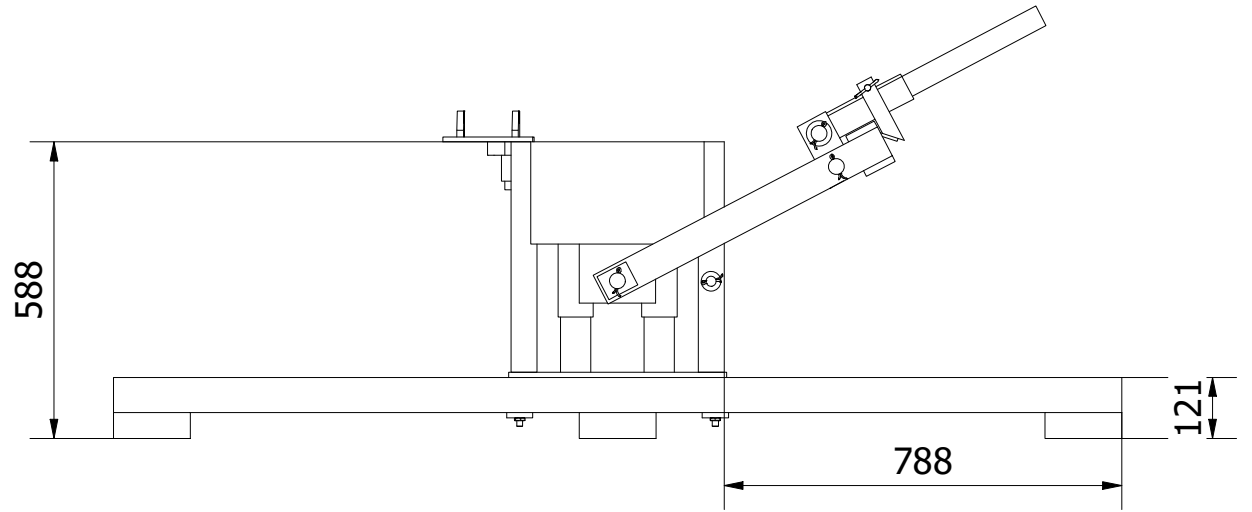

Note: All units in mm.

PROJECT Brick Making Machine CETA-RAM - for soil bricks		CREATED BY J. Rosciano		APPROVED BY A. Morillo		DATE 28/07/2021	VERSION 1.1	
PART NAME 3d views		FILE NAME ceta_bbmc_rbrick-making-machine-ceta-ram.iam					POS A1	
DEVELOPED BY Centro de Experimentación en Tecnología Apropriada		REDESIGNED BY  OHO e.V.		DOC. TYPE Assembly	MATERIAL		QUANTITY 1	
				LICENCE CC-BY-SA 4.0		SCALE 1/11	SHEET 1 /53	

Note: All units in mm.

PROJECT Brick Making Machine CETA-RAM - for soil bricks		CREATED BY J. Rosciano	APPROVED BY A. Morillo	DATE 28/07/2021	VERSION 1.1
PART NAME 3d views		FILE NAME ceta_bbmc_rbrick-making-machine-ceta-ram.iam			POS A1
DEVELOPED BY Centro de Experimentación en Tecnología Apropiaada	REDESIGNED BY OHO e.V.	DOC. TYPE Assembly	MATERIAL	QUANTITY 1	
		LICENCE CC-BY-SA 4.0	SCALE 1/15	SHEET 2 /53	