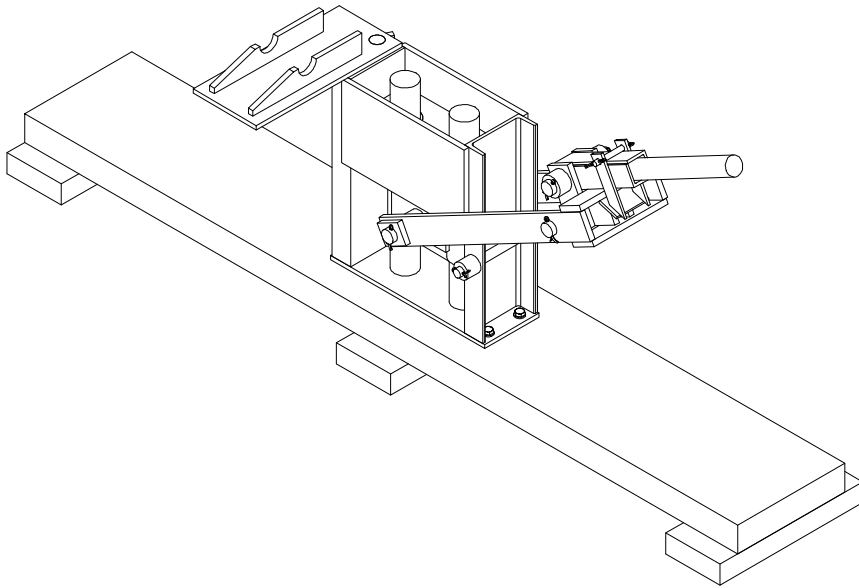

Note: All units in mm.

PROJECT Brick Making Machine CETA-RAM - for soil bricks		CREATED BY J. Rosciano		APPROVED BY A. Morillo		DATE 28/07/2021	VERSION 1.1	
PART NAME 3d views		FILE NAME ceta_bbmc_rbrick-making-machine-ceta-ram.iam					POS A1	
DEVELOPED BY Centro de Experimentación en Tecnología Apropriada		REDESIGNED BY  OHO e.V.		DOC. TYPE Assembly	MATERIAL		QUANTITY 1	
				LICENCE CC-BY-SA 4.0		SCALE 1/11	SHEET 1 /53	

Note: All units in mm.

PROJECT Brick Making Machine CETA-RAM - for soil bricks		CREATED BY J. Rosciano	APPROVED BY A. Morillo	DATE 28/07/2021	VERSION 1.1
PART NAME 3d views		FILE NAME ceta_bbmc_rbrick-making-machine-ceta-ram.iam			POS A1
DEVELOPED BY Centro de Experimentación en Tecnología Apropiaada	REDESIGNED BY OHO e.V.	DOC. TYPE Assembly	MATERIAL	QUANTITY 1	
		LICENCE CC-BY-SA 4.0	SCALE 1/15	SHEET 2 /53	