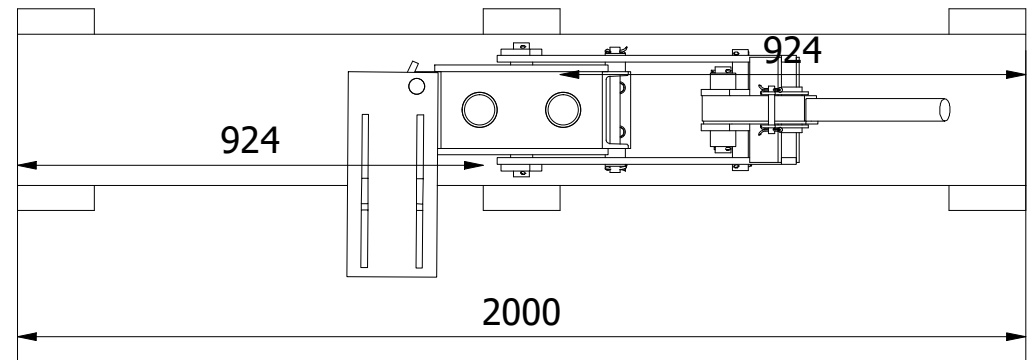

Note: All units in mm.

PROJECT Brick Making Machine CETA-RAM - for soil bricks		CREATED BY J. Rosciano		APPROVED BY A. Morillo		DATE 28/07/2021	VERSION 1.1	
PART NAME 3d views		FILE NAME ceta_bbmc_rbrick-making-machine-ceta-ram.iam					POS A1	
DEVELOPED BY Centro de Experimentación en Tecnología Apropriada		REDESIGNED BY  OHO e.V.		DOC. TYPE Assembly	MATERIAL		QUANTITY 1	
				LICENCE CC-BY-SA 4.0		SCALE 1/11	SHEET 1 /53	

Note: All units in mm.

PROJECT Brick Making Machine CETA-RAM - for soil bricks		CREATED BY J. Rosciano	APPROVED BY A. Morillo	DATE 28/07/2021	VERSION 1.1
PART NAME 3d views		FILE NAME ceta_bbmc_rbrick-making-machine-ceta-ram.iam			POS A1
DEVELOPED BY Centro de Experimentación en Tecnología Apropiaada	REDESIGNED BY OHO e.V.	DOC. TYPE Assembly	MATERIAL	QUANTITY 1	
		LICENCE CC-BY-SA 4.0	SCALE 1/15	SHEET 2 /53	