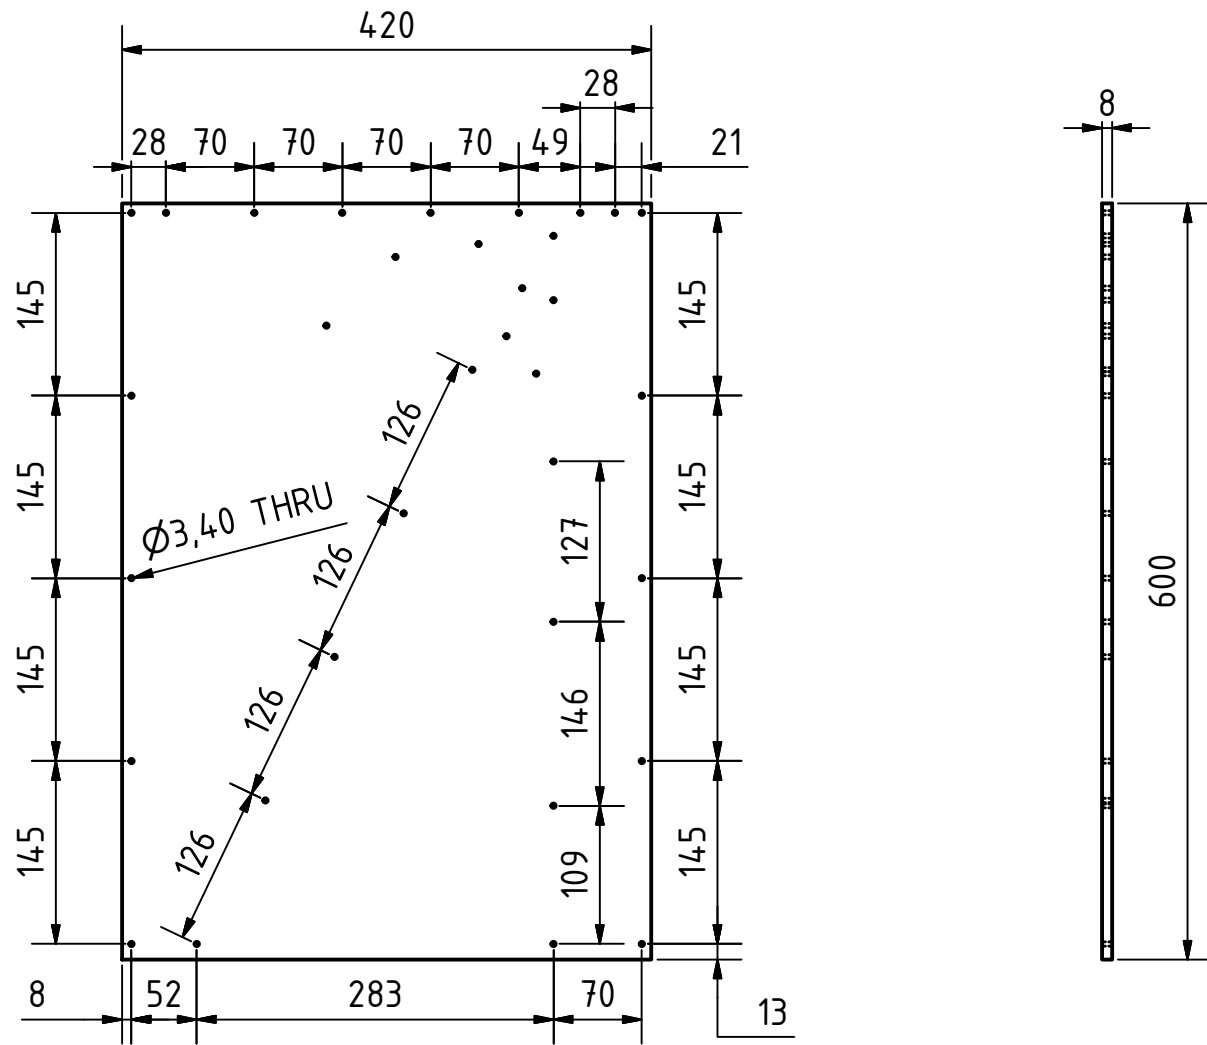

SCALE ( 1 : 10 )

SCALE ( 1 : 6 )

Note: All units in mm.

PROJECT rsc_sc_seed-cleaner-for repeated-seed-sorting		CREATED BY L. Ruda		APPROVED BY A. Morillo		DATE 07/09/2021		VERSION 1.0		
PART NAME Back piece		FILE NAME Back piece.ipt							POS 2.0	
DEVELOPED BY The Real Seed Collection Ltd		REDESIGNED BY  OHO e.V.		DOC. TYPE Part		MATERIAL Plywood		QUANTITY 1		
		LICENCE CC-BY-SA 4.0		SCALE 1:6		SHEET 19 /21				