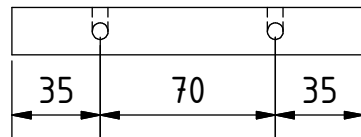

Drill the pocket holes
6mm x 2

Note: All units in mm.

PROJECT	CREATED BY	APPROVED BY	DATE	VERSION
Wood router table - size 560 mm	J. Zeron	A. Morillo	14/10/2021	1.0
PART NAME	FILE NAME			POS
Leg	Leg.ipt			1.4
PUBLISHED BY		DOC. TYPE	MATERIAL	QUANTITY
OHO e.V.		Part	Hardwood	2
		LICENCE	SCALE	SHEET
		CC-BY-SA 4.0	1:3	10 /22