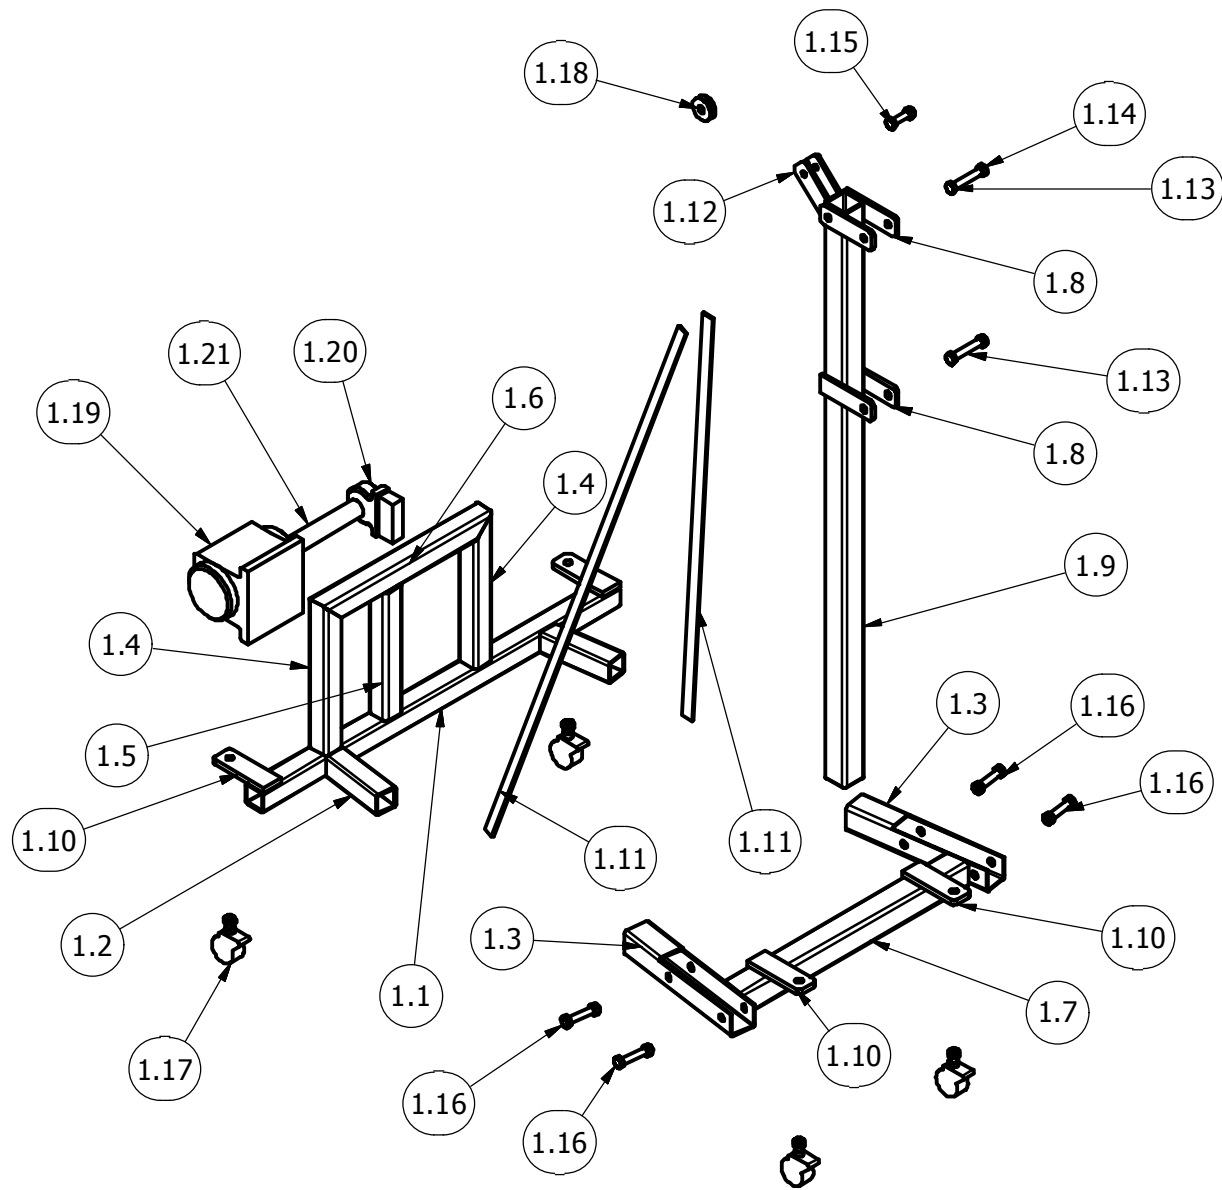

| | | | | |
|---|------------|----------------|----------|----------|
| PROJECT | CREATED BY | APROVED BY | | |
| Workshop Crane | A. MORILLO | D. JAEGER | | |
| PART NAME | PART CODE | DOCUMENT TYPE | MATERIAL | |
| main-frame | 1 | ASSEMBLY | | |
|  Open Source Ecology e.V. Knobelsdorffstr. 22 14059 Berlin www.ose-germany.de +49 (0) 30 / 92282426 | LICENCE | FILE NAME | VERSION | QUANTITY |
| | CERN-OHL | main-frame.iam | 1.0 | 1 |
| | | SCALE | SHEET | DATE |
| | | 1:15 | 5 / 31 | 08/12/20 |

| | | | | | |
|---|--|----------------|--|---------------|--|
| PROJECT | | CREATED BY | | APROVED BY | |
| Workshop Crane | | A. MORILLO | | D. JAEGER | |
| PART NAME | | PART CODE | | DOCUMENT TYPE | |
| main-frame | | 1 | | ASSEMBLY | |
|  Open Source Ecology e.V. Knobelsdorffstr. 22 14059 Berlin www.ose-germany.de +49 (0) 30 / 92282426 | | LICENCE | | VERSION | |
| | | CERN-OHL | | 1.0 | |
| | | FILE NAME | | SHEET | |
| | | main-frame.iam | | 6 / 31 | |
| | | SCALE | | DATE | |
| | | 1:15 | | 08/12/20 | |
| | | | | | |