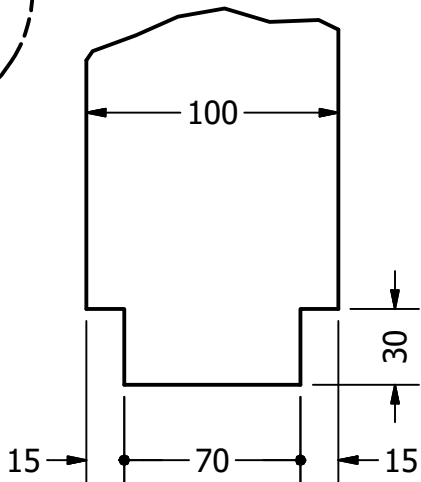

DETAIL D

PROJECT		CREATED BY	APROVED BY		
ZIGZAG SOLAR WATER HEATER		D. MOSQUERA	D. JAEGER		
PART NAME		PART CODE	DOCUMENT TYPE	MATERIAL	
oseg_zswh_front-planks		2.2	PART	PINE WOOD OR SMLR	
DEVELOPED BY	REDESIGNED BY	LICENCE	FILE NAME	VERSION	QUANTITY
		CC-BY-SA	oseg_zswh_front-planks.ipt	1.1	6
WOT-UNIVERSITY OF TWENTE			SCALE	SHEET	DATE
			1:6	19 /54	4/3/2021