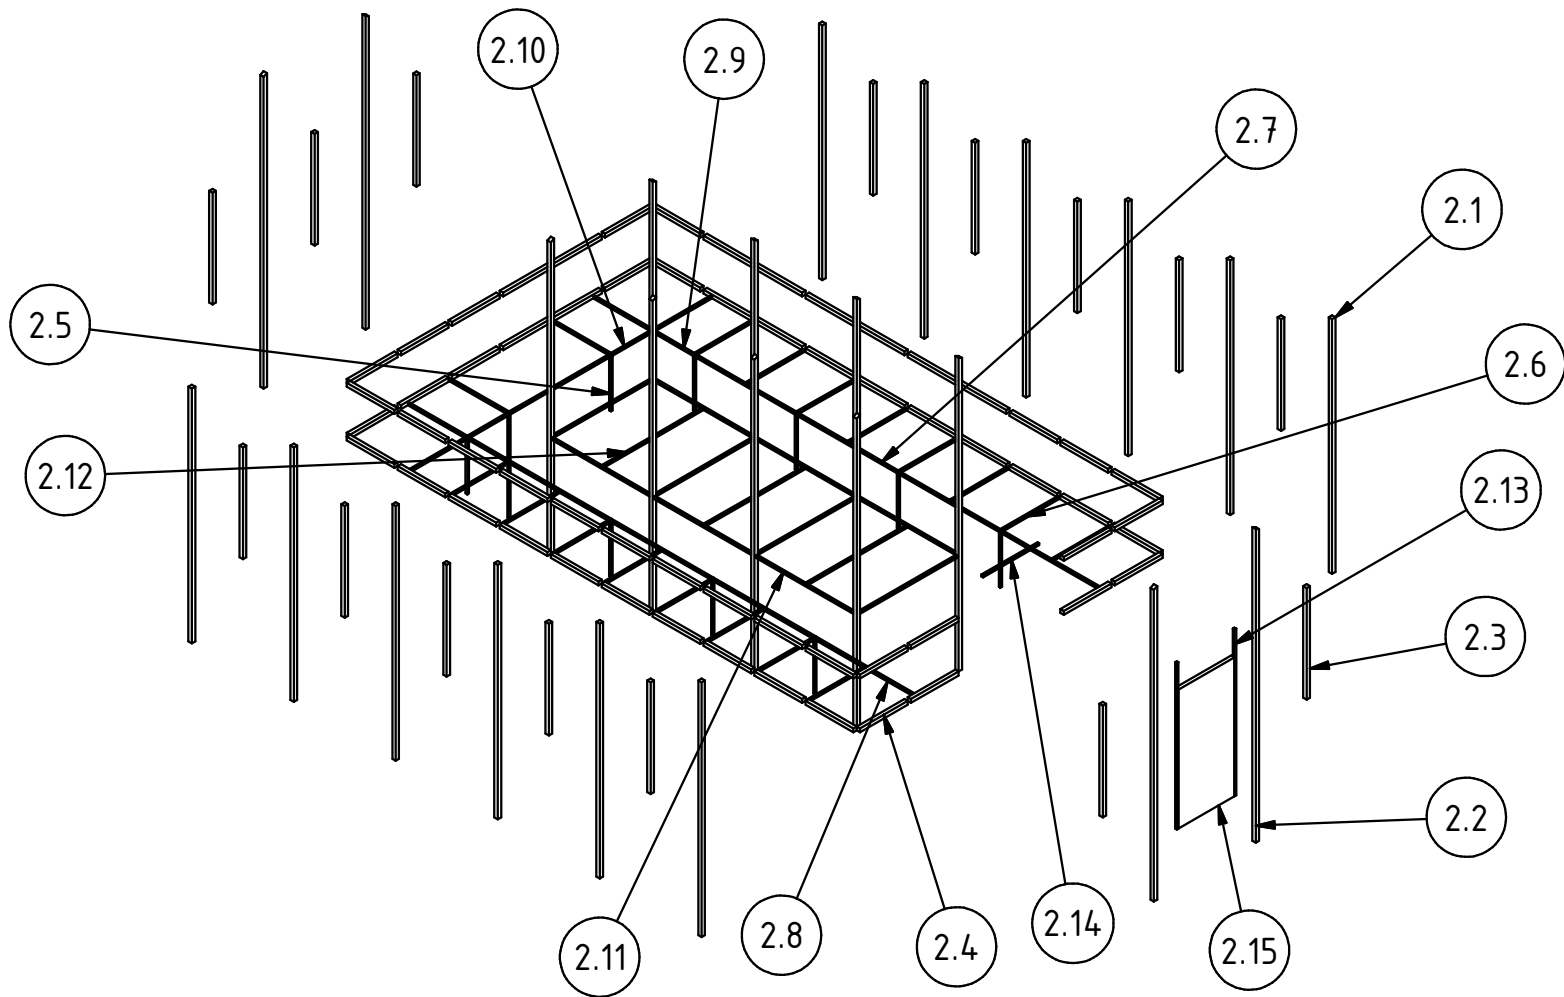

EXPLOSION (1 : 80)

PROJECT	CREATED BY	APPROVED BY	DATE	VERSION
STATIONARY SOLAR FISH DRIER	J. Zeron	A. Morillo	09-06-2021	1.0
PART NAME	FILE NAME			PART CODE
Structuring	Structuring.ipn			2.0
DEVELOPED BY	REDESIGNED BY	DOC. TYPE	MATERIAL	QUANTITY
		ASSEMBLY		1
PRACTICAL ACTION	OHO e.V.	LICENCE	SCALE	SHEET
		CC-BY-SA 4.0	1:80	13 /37