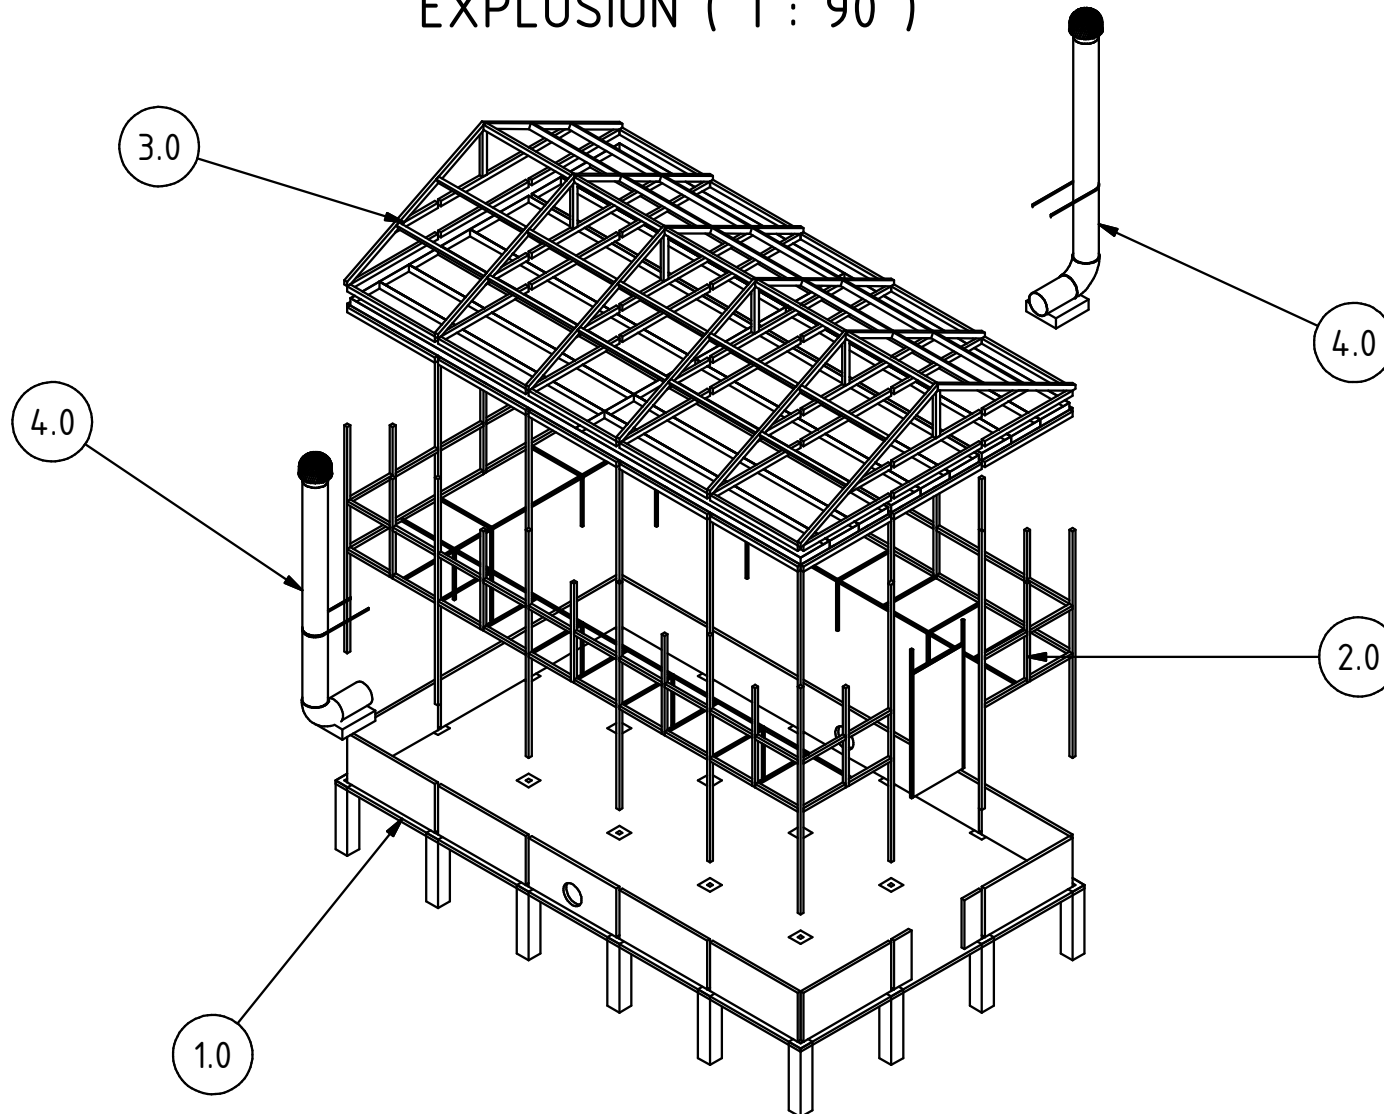

# EXPLOSION ( 1 : 90 )

PROJECT	CREATED BY	APPROVED BY	DATE	VERSION
STATIONARY SOLAR FISH DRIER	J. Zeron	A. Morillo	09-06-2021	1.0
PART NAME	FILE NAME			PART CODE
Exploded 3D View	pac_ssf_d_stationary-solar-fish-drier.ipn			A2
DEVELOPED BY	REDESIGNED BY	DOC. TYPE	MATERIAL	QUANTITY
		ASSEMBLY		1
PRACTICAL ACTION	OHO e.V.	LICENCE	SCALE	SHEET
		CC-BY-SA 4.0	1:90	4 / 37