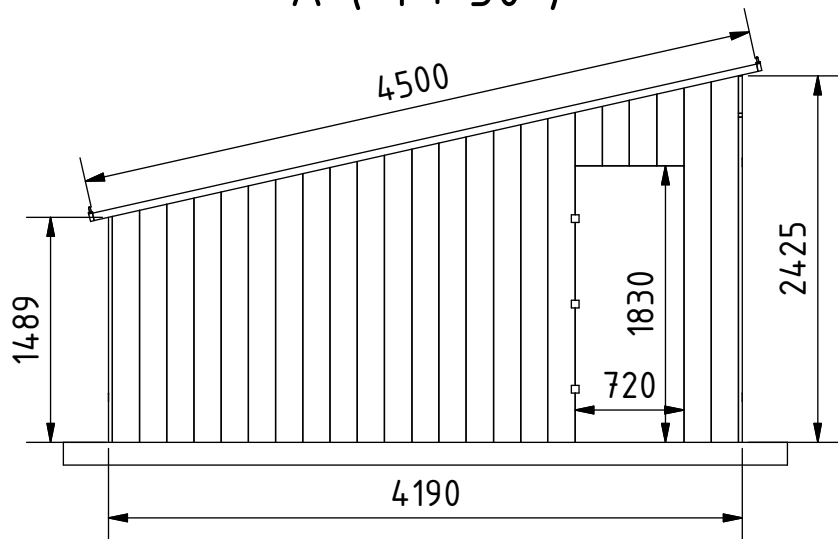

FRONT (1 : 50)

A (1 : 50)

Note: All units in mm.

PROJECT	CREATED BY	APPROVED BY	DATE	VERSION
Chicken House	J. Zeron	A. Morillo	15/07/2021	1.0
PART NAME	FILE NAME			POS
3d views	rpr_ch_chicken-house.iam			A1
DEVELOPED BY	REDESIGNED BY	DOC. TYPE	MATERIAL	QUANTITY
Rodale Press	OHO e.V.	Assembly		1
		LICENCE	SCALE	SHEET
		CC-BY-SA 4.0	1:50	1 / 10

REAR (1 : 50)

B-B (1 : 50)

A-A (1 : 50)

C-C (1 : 50)

Note: All units in mm.

PROJECT	CREATED BY	APPROVED BY	DATE	VERSION
Chicken House	J. Zeron	A. Morillo	15/07/2021	1.0
PART NAME	FILE NAME			POS
3d views	rpr_ch_chicken-house.iam			A1
DEVELOPED BY	REDESIGNED BY	DOC. TYPE	MATERIAL	QUANTITY
Rodale Press	OHO e.V.	Assembly		1
		LICENCE	SCALE	SHEET
		CC-BY-SA 4.0	1:50	2 / 10