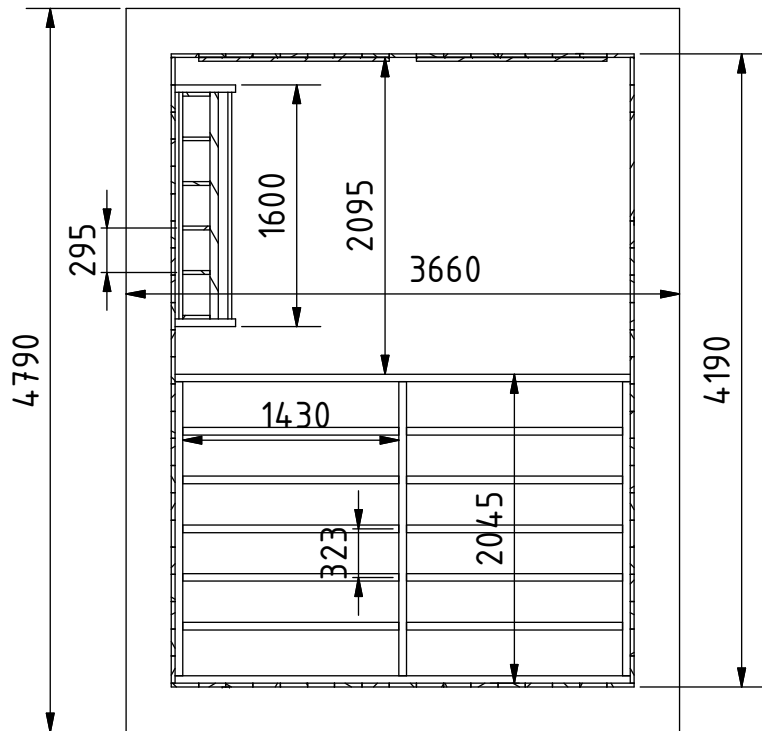

FRONT (1 : 50)

A (1 : 50)

Note: All units in mm.

PROJECT	CREATED BY	APPROVED BY	DATE	VERSION
Chicken House	J. Zeron	A. Morillo	15/07/2021	1.0
PART NAME	FILE NAME			POS
3d views	rpr_ch_chicken-house.iam			A1
DEVELOPED BY	REDESIGNED BY	DOC. TYPE	MATERIAL	QUANTITY
Rodale Press	OHO e.V.	Assembly		1
		LICENCE	SCALE	SHEET
		CC-BY-SA 4.0	1:50	1 / 10

REAR (1 : 50)

B-B (1 : 50)

A-A (1 : 50)

C-C (1 : 50)

Note: All units in mm.

PROJECT	CREATED BY	APPROVED BY	DATE	VERSION
Chicken House	J. Zeron	A. Morillo	15/07/2021	1.0
PART NAME	FILE NAME			POS
3d views	rpr_ch_chicken-house.iam			A1
DEVELOPED BY	REDESIGNED BY	DOC. TYPE	MATERIAL	QUANTITY
Rodale Press	OHO e.V.	Assembly		1
		LICENCE	SCALE	SHEET
		CC-BY-SA 4.0	1:50	2 / 10