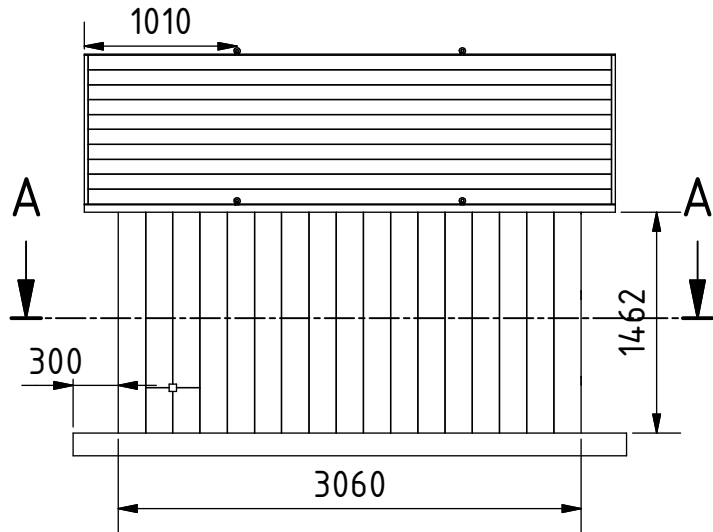

FRONT (1 : 50)

A (1 : 50)

Note: All units in mm.

PROJECT	CREATED BY	APPROVED BY	DATE	VERSION
Chicken House	J. Zeron	A. Morillo	15/07/2021	1.0
PART NAME	FILE NAME			POS
3d views	rpr_ch_chicken-house.iam			A1
DEVELOPED BY	REDESIGNED BY	DOC. TYPE	MATERIAL	QUANTITY
Rodale Press	OHO e.V.	Assembly		1
		LICENCE	SCALE	SHEET
		CC-BY-SA 4.0	1:50	1 / 10

REAR (1 : 50)

B-B (1 : 50)

A-A (1 : 50)

C-C (1 : 50)

Note: All units in mm.

PROJECT	CREATED BY	APPROVED BY	DATE	VERSION
Chicken House	J. Zeron	A. Morillo	15/07/2021	1.0
PART NAME	FILE NAME			POS
3d views	rpr_ch_chicken-house.iam			A1
DEVELOPED BY	REDESIGNED BY	DOC. TYPE	MATERIAL	QUANTITY
Rodale Press	OHO e.V.	Assembly		1
		LICENCE	SCALE	SHEET
		CC-BY-SA 4.0	1:50	2 / 10