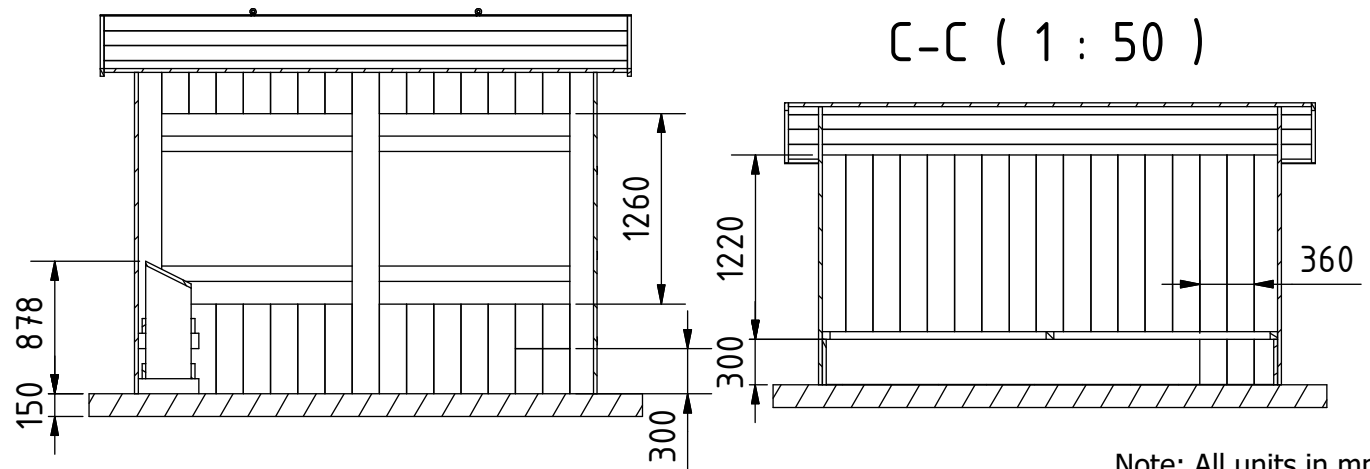

REAR (1 : 50)

B-B (1 : 50)

A-A (1 : 50)

C-C (1 : 50)

Note: All units in mm.

PROJECT	CREATED BY	APPROVED BY	DATE	VERSION
Chicken House	J. Zeron	A. Morillo	15/07/2021	1.0
PART NAME	FILE NAME			POS
3d views	rpr_ch_chicken-house.iam			A1
DEVELOPED BY	REDESIGNED BY	DOC. TYPE	MATERIAL	QUANTITY
Rodale Press	OHO e.V.	Assembly		1
		LICENCE	SCALE	SHEET
		CC-BY-SA 4.0	1:50	2 / 10