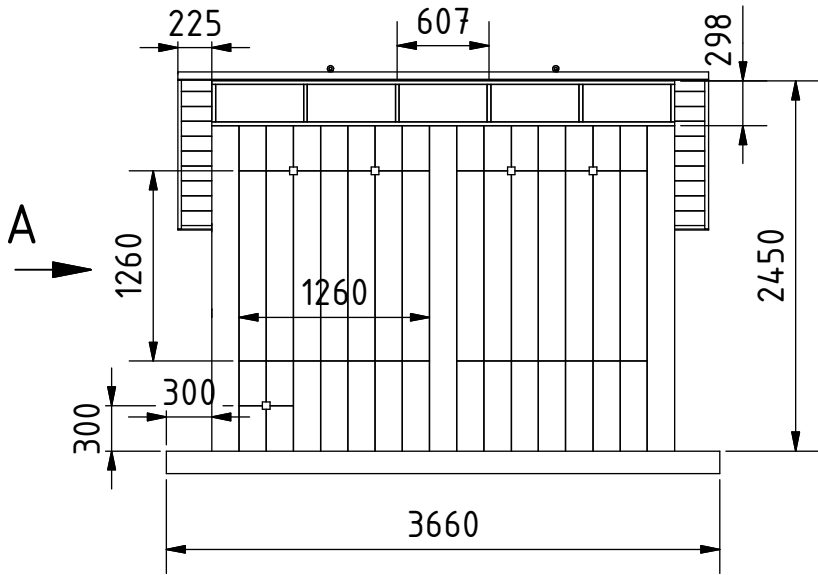

FRONT (1 : 50)

A (1 : 50)

Note: All units in mm.

PROJECT	CREATED BY	APPROVED BY	DATE	VERSION
Chicken House	J. Zeron	A. Morillo	15/07/2021	1.0
PART NAME	FILE NAME			POS
3d views	rpr_ch_chicken-house.iam			A1
DEVELOPED BY	REDESIGNED BY	DOC. TYPE	MATERIAL	QUANTITY
Rodale Press	OHO e.V.	Assembly		1
		LICENCE	SCALE	SHEET
		CC-BY-SA 4.0	1:50	1 / 10

REAR (1 : 50)

B-B (1 : 50)

A-A (1 : 50)

C-C (1 : 50)

Note: All units in mm.

PROJECT	CREATED BY	APPROVED BY	DATE	VERSION
Chicken House	J. Zeron	A. Morillo	15/07/2021	1.0
PART NAME	FILE NAME			POS
3d views	rpr_ch_chicken-house.iam			A1
DEVELOPED BY	REDESIGNED BY	DOC. TYPE	MATERIAL	QUANTITY
Rodale Press	OHO e.V.	Assembly		1
		LICENCE	SCALE	SHEET
		CC-BY-SA 4.0	1:50	2 / 10