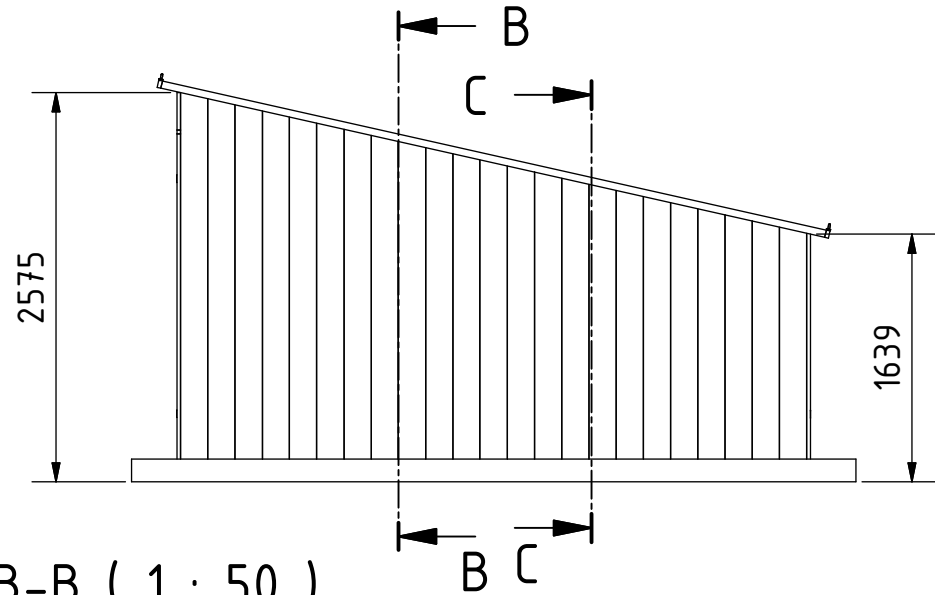

FRONT (1 : 50)

A (1 : 50)

Note: All units in mm.

PROJECT	CREATED BY	APPROVED BY	DATE	VERSION
Chicken House	J. Zeron	A. Morillo	15/07/2021	1.0
PART NAME	FILE NAME			POS
3d views	rpr_ch_chicken-house.iam			A1
DEVELOPED BY	REDESIGNED BY	DOC. TYPE	MATERIAL	QUANTITY
Rodale Press	OHO e.V.	Assembly		1
		LICENCE	SCALE	SHEET
		CC-BY-SA 4.0	1:50	1 / 10

REAR (1 : 50)

B-B (1 : 50)

A-A (1 : 50)

C-C (1 : 50)

Note: All units in mm.

PROJECT	CREATED BY	APPROVED BY	DATE	VERSION
Chicken House	J. Zeron	A. Morillo	15/07/2021	1.0
PART NAME	FILE NAME			POS
3d views	rpr_ch_chicken-house.iam			A1
DEVELOPED BY	REDESIGNED BY	DOC. TYPE	MATERIAL	QUANTITY
Rodale Press	OHO e.V.	Assembly		1
		LICENCE	SCALE	SHEET
		CC-BY-SA 4.0	1:50	2 / 10