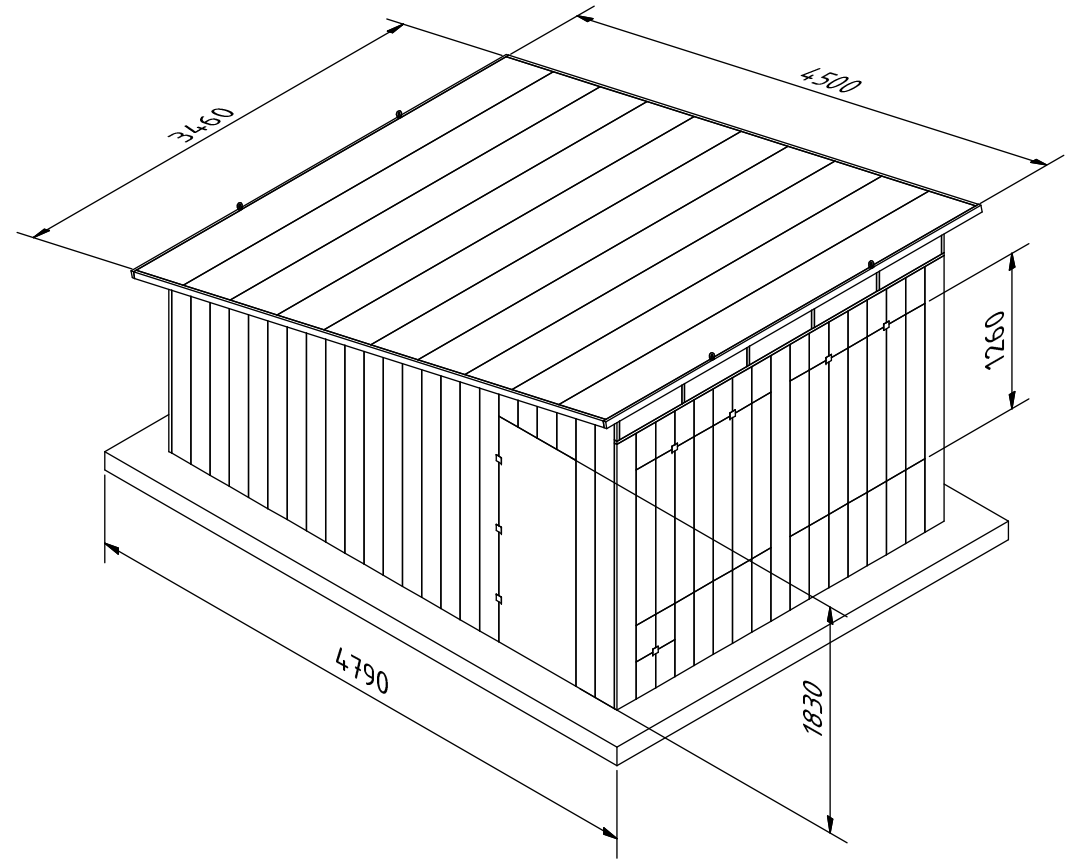

FRONT (1 : 50)

A (1 : 50)

Note: All units in mm.

PROJECT	CREATED BY	APPROVED BY	DATE	VERSION
Chicken House	J. Zeron	A. Morillo	15/07/2021	1.0
PART NAME	FILE NAME			POS
3d views	rpr_ch_chicken-house.iam			A1
DEVELOPED BY	REDESIGNED BY	DOC. TYPE	MATERIAL	QUANTITY
Rodale Press	OHO e.V.	Assembly		1
		LICENCE	SCALE	SHEET
		CC-BY-SA 4.0	1:50	1 / 10

REAR (1 : 50)

B-B (1 : 50)

A-A (1 : 50)

C-C (1 : 50)

Note: All units in mm.

PROJECT	CREATED BY	APPROVED BY	DATE	VERSION
Chicken House	J. Zeron	A. Morillo	15/07/2021	1.0
PART NAME	FILE NAME			POS
3d views	rpr_ch_chicken-house.iam			A1
DEVELOPED BY	REDESIGNED BY	DOC. TYPE	MATERIAL	QUANTITY
Rodale Press	OHO e.V.	Assembly		1
		LICENCE	SCALE	SHEET
		CC-BY-SA 4.0	1:50	2 / 10