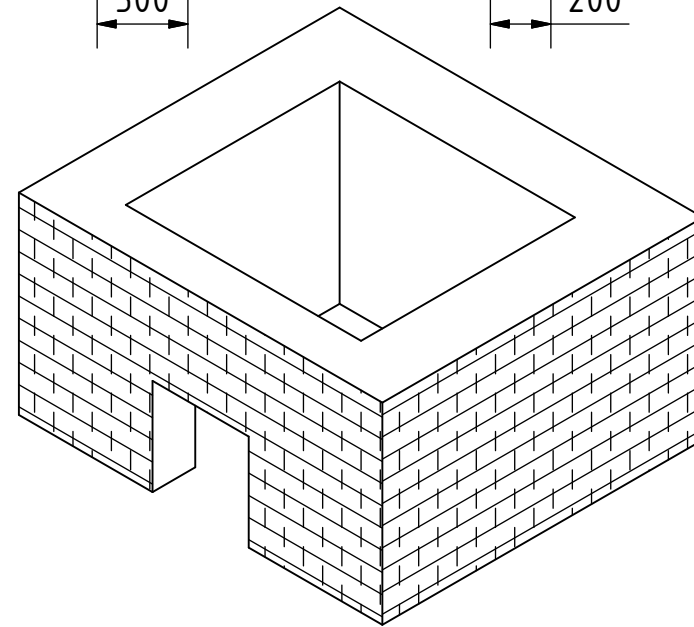

A-A ( 1 : 25 )

Note: All units in mm.

PROJECT	CREATED BY	APPROVED BY	DATE	VERSION
Fish Dryer Smoker	J. Zeron	A. Morillo	09/08/2021	1.0
PART NAME	FILE NAME			POS
Fire box	Fire box.ipt			1
DEVELOPED BY	REDESIGNED BY	DOC. TYPE	MATERIAL	QUANTITY
		Part	Made with clay blocks	1
International Labour Office	OHO e.V.	LICENCE	SCALE	SHEET
		CC-BY-SA 4.0	1:25	4 /12