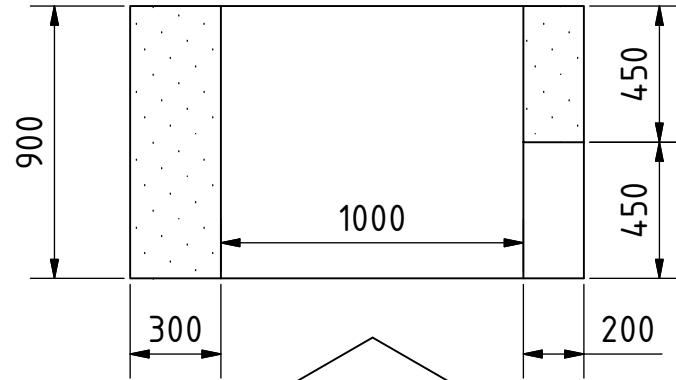

A-A ( 1 : 25 )

Note: All units in mm.

PROJECT	CREATED BY	APPROVED BY	DATE	VERSION
Fish Dryer Smoker	J. Zeron	A. Morillo	09/08/2021	1.0
PART NAME	FILE NAME			POS
Fire box	Fire box.ipt			1
DEVELOPED BY	REDESIGNED BY	DOC. TYPE	MATERIAL	QUANTITY
		Part	Made with clay blocks	1
International Labour Office	OHO e.V.	LICENCE	SCALE	SHEET
		CC-BY-SA 4.0	1:25	4 /12