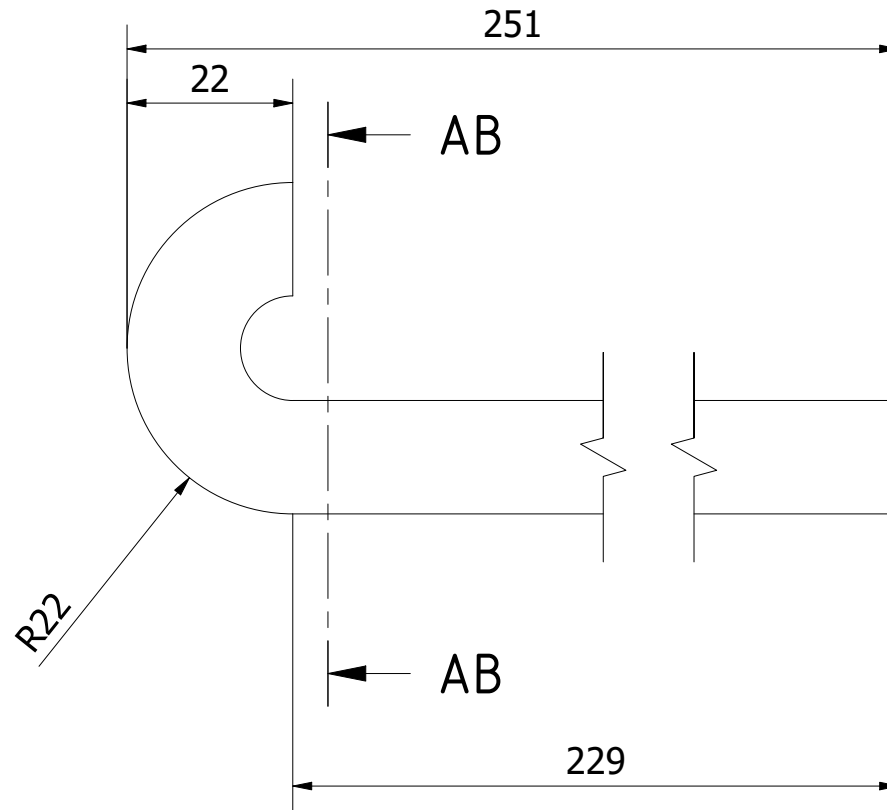

AB-AB (1 : 1)

Note: All units in mm.

PROJECT	CREATED BY	APPROVED BY	DATE	VERSION
Scooter with fat tire	J. Rosciano	A. Morillo	31/08/2021	1.2
PART NAME	FILE NAME			POS
Pin	Pin.ipt			2.16
DEVELOPED BY	REDESIGNED BY	DOC. TYPE	MATERIAL	QUANTITY
		Part	DIN C45	1
		LICENCE	SCALE	SHEET
OHO	OHO e.V.	CC-BY-SA 4.0	1/1	34 /65