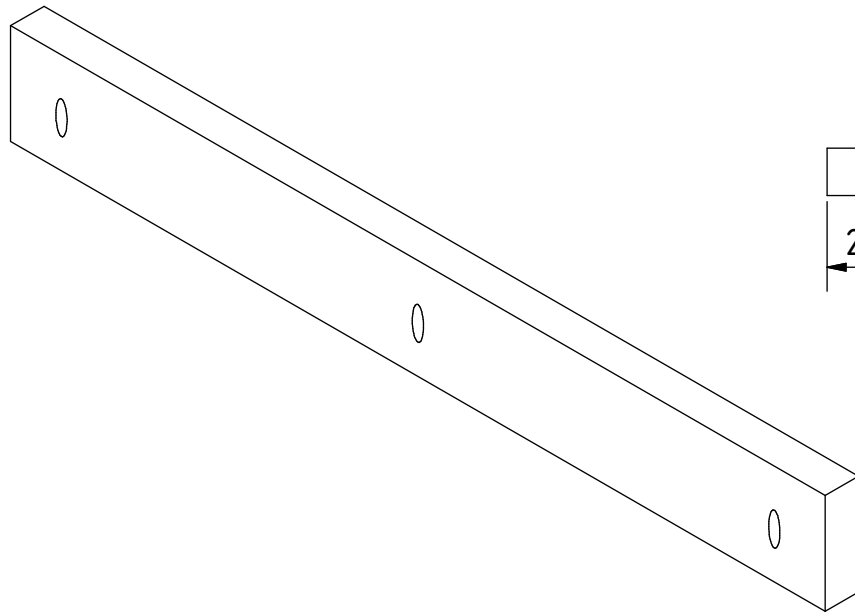

Drill the pocket holes
6mm x 3

Note: All units in mm.

PROJECT	CREATED BY	APPROVED BY	DATE	VERSION
Wood router table - size 560 mm	J. Zeron	A. Morillo	14/10/2021	1.0
PART NAME	FILE NAME			POS
Front-back	Front-back.ipt			1.2
PUBLISHED BY		DOC. TYPE	MATERIAL	QUANTITY
OHO e.V.		Part	Hardwood	2
		LICENCE	SCALE	SHEET
		CC-BY-SA 4.0	1:3	8 /22