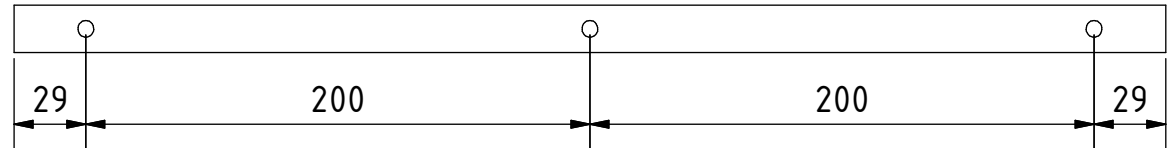

Drill the pocket holes
6mm x 3

Note: All units in mm.

PROJECT	CREATED BY	APPROVED BY	DATE	VERSION
Wood router table - size 560 mm	J. Zeron	A. Morillo	14/10/2021	1.0
PART NAME	FILE NAME			POS
Front-back	Front-back.ipt			1.2
PUBLISHED BY		DOC. TYPE	MATERIAL	QUANTITY
OHO e.V.		Part	Hardwood	2
		LICENCE	SCALE	SHEET
		CC-BY-SA 4.0	1:3	8 /22