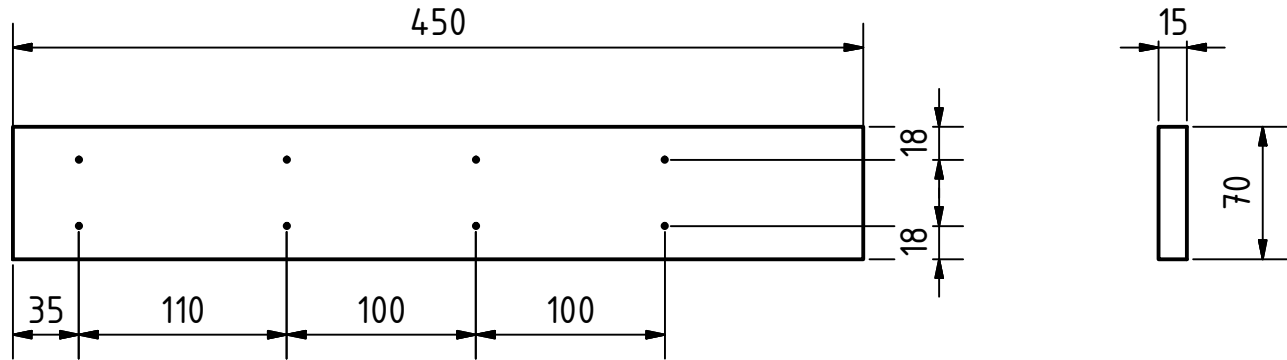

SCALE (1 : 5)

VIEW17 (1 : 4)

Note: All units in mm.

PROJECT rsc_sc_seed-cleaner-for repeated-seed-sorting	CREATED BY L. Ruda	APPROVED BY A. Morillo	DATE 07/09/2021	VERSION 1.0
PART NAME Piece B	FILE NAME Piece B.ipt			POS 1.3
DEVELOPED BY The Real Seed Collection Ltd	REDESIGNED BY  OHO e.V.	DOC. TYPE Part	MATERIAL Hardwood	QUANTITY 1
		LICENCE CC-BY-SA 4.0	SCALE 1:4	SHEET 9 /21