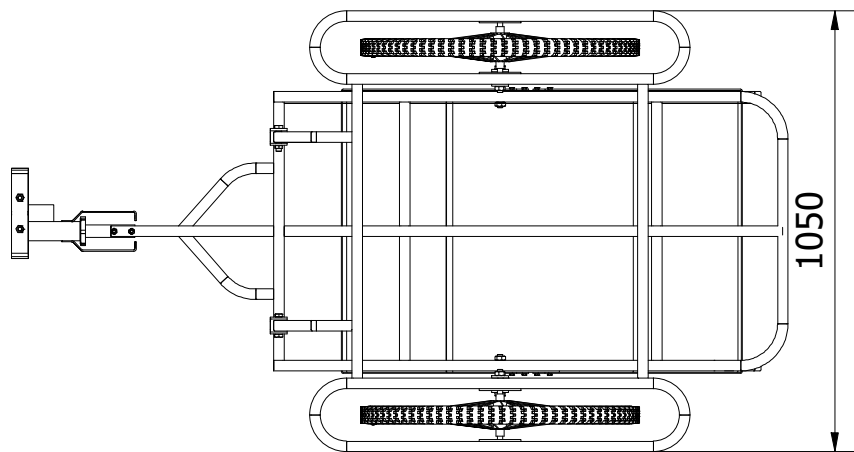

Note: All units in mm.

PROJECT Convertible Bicycle Trailer for People - with shock absorber		CREATED BY J. Rosciano	APPROVED BY A. Morillo	DATE 26/07/2021	VERSION 1.1
PART NAME 3d views		FILE NAME pac_cbftp_convertible-bicycle-trailer-for-people.iam			POS A1
DEVELOPED BY Practical Action	REDESIGNED BY OHO e.V.	DOC. TYPE Assembly	MATERIAL	QUANTITY 1	
		LICENCE CC-BY-SA 4.0	SCALE 1/12	SHEET 1 /51	

Note: All units in mm.

PROJECT Convertible Bicycle Trailer for People - with shock absorber		CREATED BY J. Rosciano	APPROVED BY A. Morillo	DATE 26/07/2021	VERSION 1.1
PART NAME		FILE NAME pac_cbftp_convertible-bicycle-trailer-for-people.iam			POS A1
3d views					QUANTITY 1
DEVELOPED BY	REDESIGNED BY	DOC. TYPE	MATERIAL	SHEET	
		Assembly		2 / 51	
Practical Action	OHO e.V.	LICENCE CC-BY-SA 4.0	SCALE 1/18		