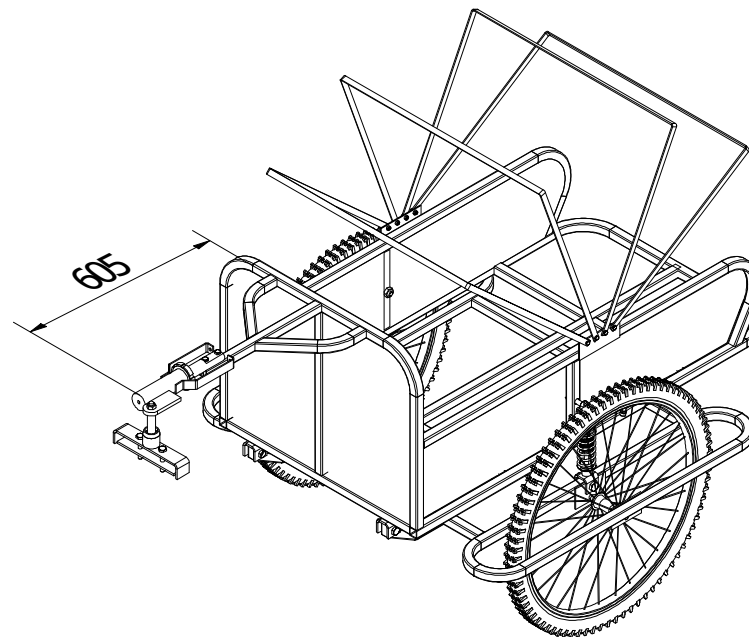

Note: All units in mm.

PROJECT Convertible Bicycle Trailer for People - with shock absorber		CREATED BY J. Rosciano	APPROVED BY A. Morillo	DATE 26/07/2021	VERSION 1.1
PART NAME 3d views		FILE NAME pac_cbftp_convertible-bicycle-trailer-for-people.iam			POS A1
DEVELOPED BY Practical Action	REDESIGNED BY OHO e.V.	DOC. TYPE Assembly	MATERIAL	QUANTITY 1	
		LICENCE CC-BY-SA 4.0	SCALE 1/12	SHEET 1 /51	

Note: All units in mm.

PROJECT Convertible Bicycle Trailer for People - with shock absorber		CREATED BY J. Rosciano	APPROVED BY A. Morillo	DATE 26/07/2021	VERSION 1.1
PART NAME		FILE NAME pac_cbftp_convertible-bicycle-trailer-for-people.iam			POS A1
3d views					QUANTITY 1
DEVELOPED BY	REDESIGNED BY	DOC. TYPE	MATERIAL	SHEET	
		Assembly		2 / 51	
Practical Action	OHO e.V.	LICENCE CC-BY-SA 4.0	SCALE 1/18		