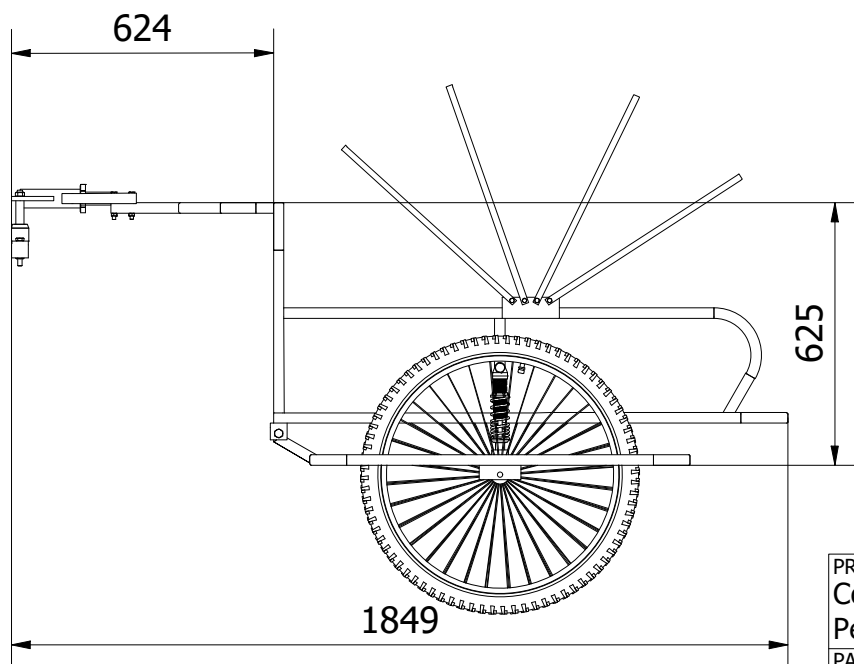

Note: All units in mm.

PROJECT Convertible Bicycle Trailer for People - with shock absorber		CREATED BY J. Rosciano	APPROVED BY A. Morillo	DATE 26/07/2021	VERSION 1.1
PART NAME 3d views		FILE NAME pac_cbftp_convertible-bicycle-trailer-for-people.iam			POS A1
DEVELOPED BY Practical Action	REDESIGNED BY OHO e.V.	DOC. TYPE Assembly	MATERIAL	QUANTITY 1	
		LICENCE CC-BY-SA 4.0	SCALE 1/12	SHEET 1 /51	

Note: All units in mm.

PROJECT Convertible Bicycle Trailer for People - with shock absorber		CREATED BY J. Rosciano	APPROVED BY A. Morillo	DATE 26/07/2021	VERSION 1.1
PART NAME		FILE NAME pac_cbftp_convertible-bicycle-trailer-for-people.iam			POS A1
3d views					QUANTITY 1
DEVELOPED BY	REDESIGNED BY	DOC. TYPE	MATERIAL	SHEET	
		Assembly		2 / 51	
Practical Action	OHO e.V.	LICENCE CC-BY-SA 4.0	SCALE 1/18		