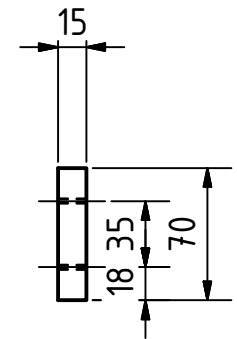

SCALE (1 : 10)

SCALE (1 : 4)

Note: All units in mm.

PROJECT rsc_sc_seed-cleaner-for repeated-seed-sorting	CREATED BY L. Ruda	APPROVED BY A. Morillo	DATE 07/09/2021	VERSION 1.0
PART NAME Piece A	FILE NAME Piece A.ipt			POS 1.1
DEVELOPED BY The Real Seed Collection Ltd	REDESIGNED BY  OHO e.V.	DOC. TYPE Part	MATERIAL Hardwood	QUANTITY 1
		LICENCE CC-BY-SA 4.0	SCALE 1:4	SHEET 7 /21