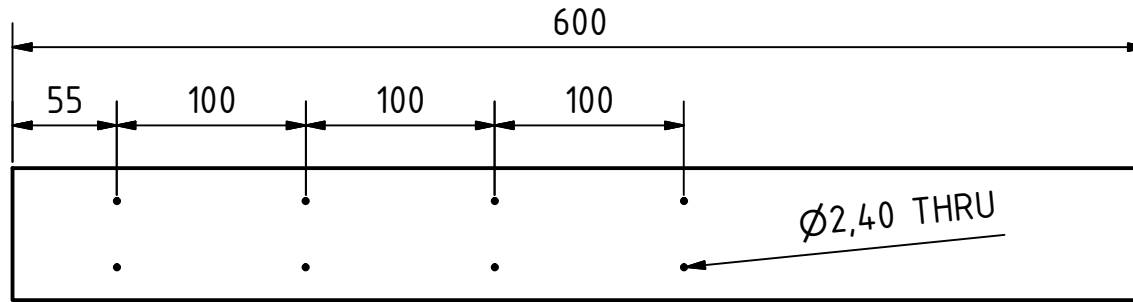

SCALE (1 : 10)

SCALE (1 : 4)

Note: All units in mm.

PROJECT rsc_sc_seed-cleaner-for repeated-seed-sorting	CREATED BY L. Ruda	APPROVED BY A. Morillo	DATE 07/09/2021	VERSION 1.0
PART NAME Piece A	FILE NAME Piece A.ipt			POS 1.1
DEVELOPED BY The Real Seed Collection Ltd	REDESIGNED BY  OHO e.V.	DOC. TYPE Part	MATERIAL Hardwood	QUANTITY 1
		LICENCE CC-BY-SA 4.0	SCALE 1:4	SHEET 7 /21