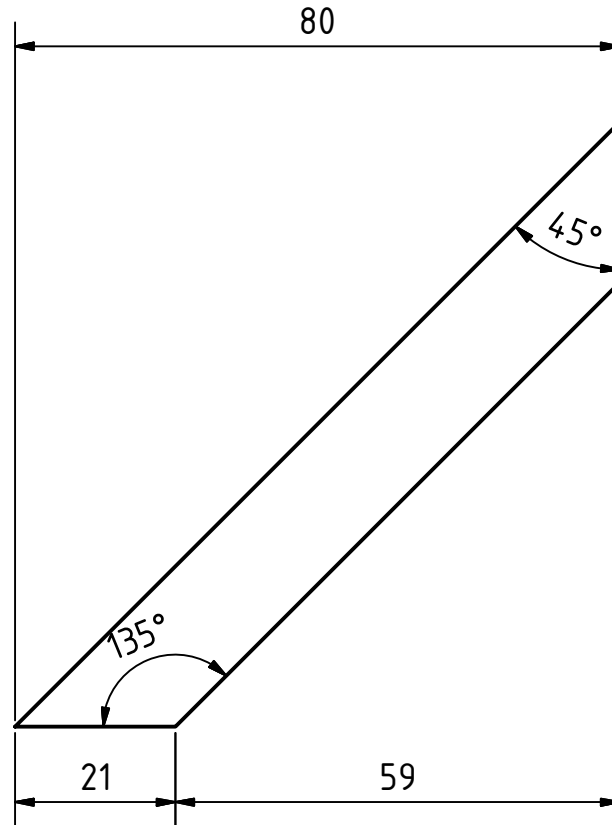

SCALE (1 : 2)

SCALE (1 : 1)

Note: All units in mm.

PROJECT rsc_sc_seed-cleaner-for repeated-seed-sorting		CREATED BY L. Ruda		APPROVED BY A. Morillo		DATE 07/09/2021	VERSION 1.0	
PART NAME Piece D		FILE NAME Piece D.ipt					POS 1.5	
DEVELOPED BY The Real Seed Collection Ltd		REDESIGNED BY  OHO e.V.		DOC. TYPE Part	MATERIAL Hardwood		QUANTITY 1	
			LICENCE CC-BY-SA 4.0		SCALE 1:1		SHEET 11 /21	