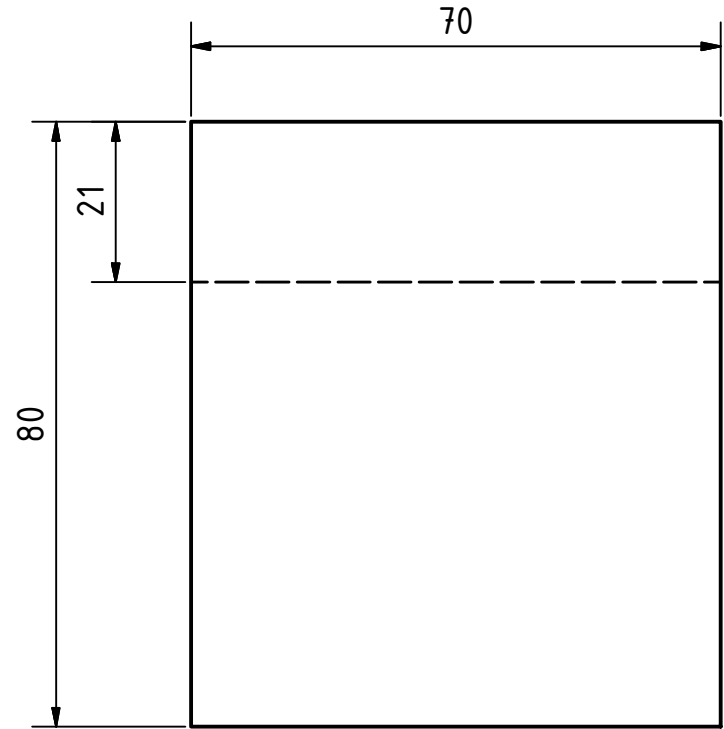

SCALE (1 : 2)

SCALE (1 : 1)

Note: All units in mm.

PROJECT rsc_sc_seed-cleaner-for repeated-seed-sorting		CREATED BY L. Ruda		APPROVED BY A. Morillo		DATE 07/09/2021	VERSION 1.0	
PART NAME Piece D		FILE NAME Piece D.ipt					POS 1.5	
DEVELOPED BY The Real Seed Collection Ltd		REDESIGNED BY  OHO e.V.		DOC. TYPE Part	MATERIAL Hardwood		QUANTITY 1	
			LICENCE CC-BY-SA 4.0		SCALE 1:1		SHEET 11 /21	