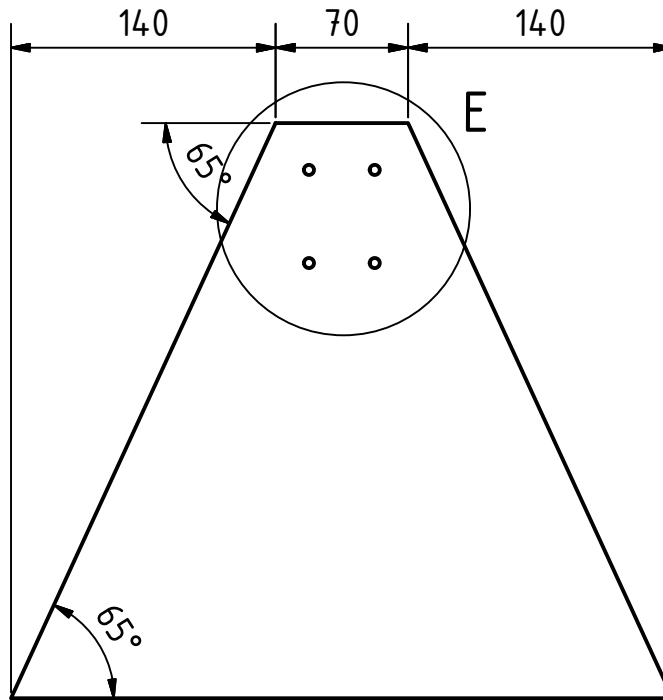

SCALE (1 : 6)

E (1 : 2)

VIEW52 (1 : 4)

Note: All units in mm.

PROJECT rsc_sc_seed-cleaner-for repeated-seed-sorting		CREATED BY L. Ruda		APPROVED BY A. Morillo		DATE 07/09/2021		VERSION 1.0	
PART NAME Support		FILE NAME Support.ipt						POS 4.0	
DEVELOPED BY The Real Seed Collection Ltd		REDESIGNED BY  OHO e.V.		DOC. TYPE Part		MATERIAL Hardwood		QUANTITY 2	
				LICENCE CC-BY-SA 4.0		SCALE 1:4		SHEET 21 /21	