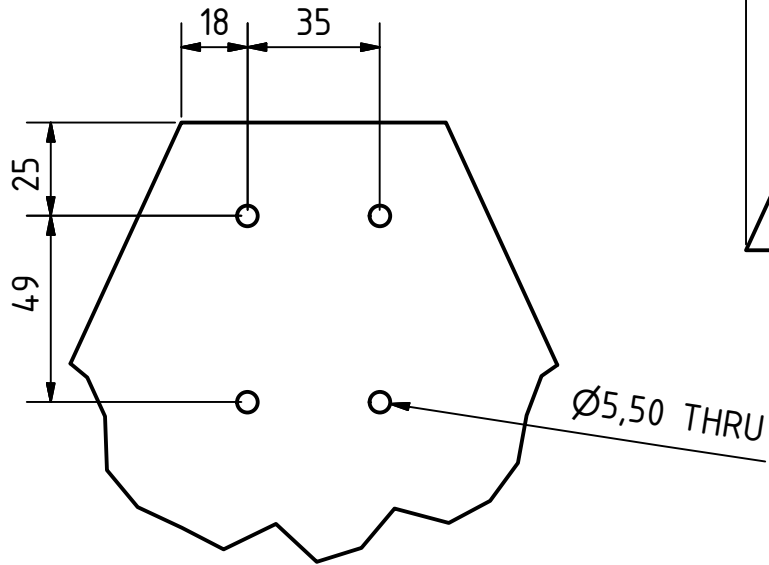

SCALE (1 : 6)

E (1 : 2)

VIEW52 (1 : 4)

Note: All units in mm.

PROJECT rsc_sc_seed-cleaner-for repeated-seed-sorting		CREATED BY L. Ruda		APPROVED BY A. Morillo		DATE 07/09/2021		VERSION 1.0	
PART NAME Support		FILE NAME Support.ipt						POS 4.0	
DEVELOPED BY The Real Seed Collection Ltd		REDESIGNED BY  OHO e.V.		DOC. TYPE Part		MATERIAL Hardwood		QUANTITY 2	
				LICENCE CC-BY-SA 4.0		SCALE 1:4		SHEET 21 /21	