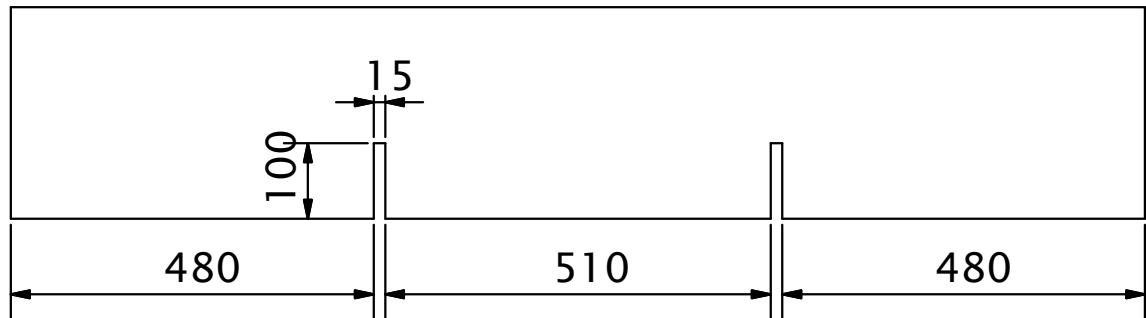

PLAN (1 : 10)

Note: All units in mm.

PROJECT	CREATED BY	APPROVED BY	DATE	VERSION
Woodworking Bench	J. Zeron	A. Morillo	24/06/2021	1.0
PART NAME	FILE NAME			POS
Center panel	Center panel.ipt			2.5
DEVELOPED BY	REDESIGNED BY	DOC. TYPE	MATERIAL	QUANTITY
		Part	Kiln dried pine	1
Practical Action	OHO e.V.	LICENCE	SCALE	SHEET
		CC-BY-SA 4.0	1:10	16 /21