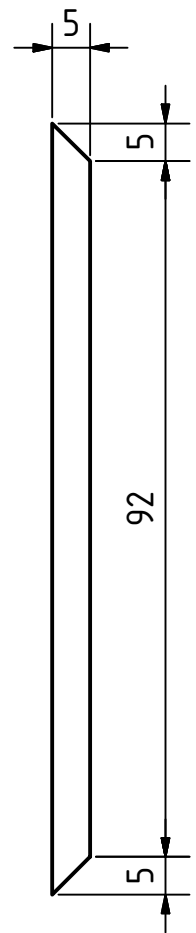

SCALE (1 : 2)

SCALE (1 : 1)

Note: All units in mm.

PROJECT Peeling Machine for Sunflower Seeds	CREATED BY L. Ruda	APPROVED BY A. Morillo	DATE 16/09/2021	VERSION 1.0
PART NAME Chute	FILE NAME Chute.ipt			POS 3.1.4
DEVELOPED BY	REDESIGNED BY	DOC. TYPE Part	MATERIAL Kiln dried wood	QUANTITY 1
Tropical Products Institute	OHO e.V.	LICENCE CC-BY-SA 4.0	SCALE 1:1	SHEET 41 /71