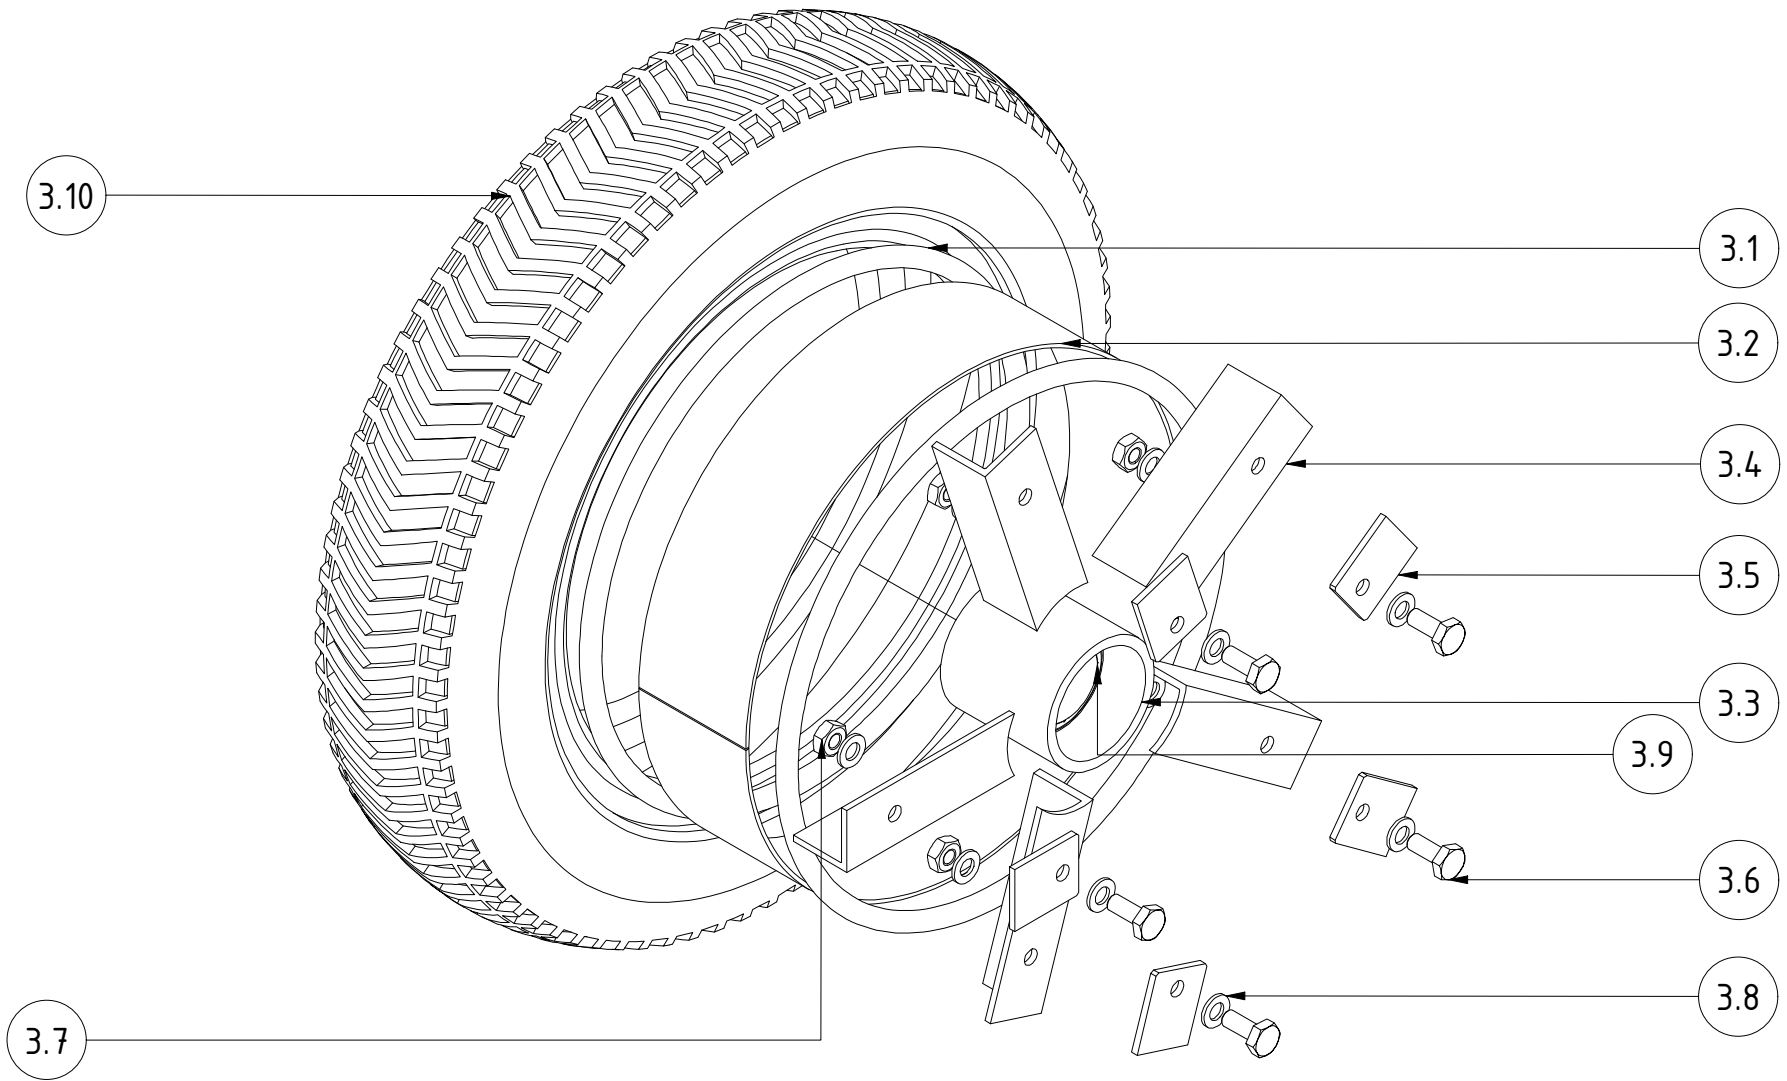

BC (0.40 : 1)

J (0.40 : 1)

K (0.40 : 1)

Note: All units in mm.

PROJECT	CREATED BY	APPROVED BY	DATE	VERSION
The donkey cart ambulance	J. Rosciano	A. Morillo	29/07/2021	1.1
PART NAME	FILE NAME			POS
Wheel assembly	3.0_Wheel assembly.iam			3.0
DEVELOPED BY	REDESIGNED BY	DOC. TYPE	MATERIAL	QUANTITY
		Assembly		2
		LICENCE	SCALE	SHEET
Practical Action	OHO e.V.	CC-BY-SA 4.0	1/7	19 /37

PROJECT		CREATED BY		APPROVED BY		DATE		VERSION	
The donkey cart ambulance		J. Rosciano		A. Morillo		29/07/2021		1.1	
PART NAME		FILE NAME						POS	
Wheel assembly		3.0_Wheel assembly.ipn						3.0	
DEVELOPED BY		REDESIGNED BY		DOC. TYPE		MATERIAL		QUANTITY	
				Assembly				1	
Practical Action		OHO e.V.		LICENCE		SCALE		SHEET	
				CC-BY-SA 4.0		1/5		20 /37	