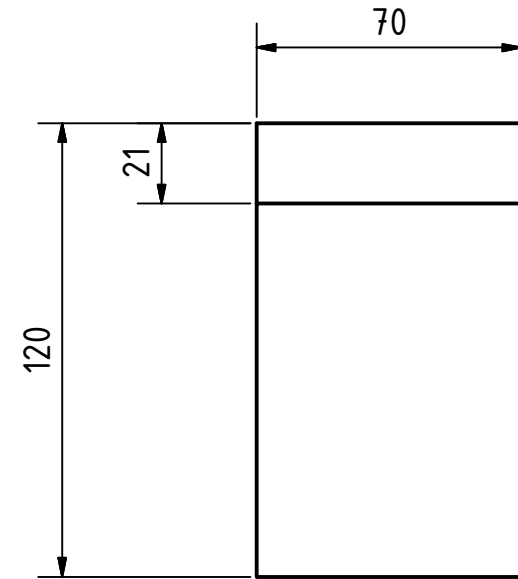

SCALE (1 : 2)

Note: All units in mm.

PROJECT rsc_sc_seed-cleaner-for repeated-seed-sorting		CREATED BY L. Ruda		APPROVED BY A. Morillo		DATE 07/09/2021	VERSION 1.0	
PART NAME Piece E		FILE NAME Piece E.ipt					POS 1.6	
DEVELOPED BY The Real Seed Collection Ltd		REDESIGNED BY OHO e.V.		DOC. TYPE Part	MATERIAL Hardwood		QUANTITY 1	
			LICENCE CC-BY-SA 4.0		SCALE 1:2		SHEET 12 /21