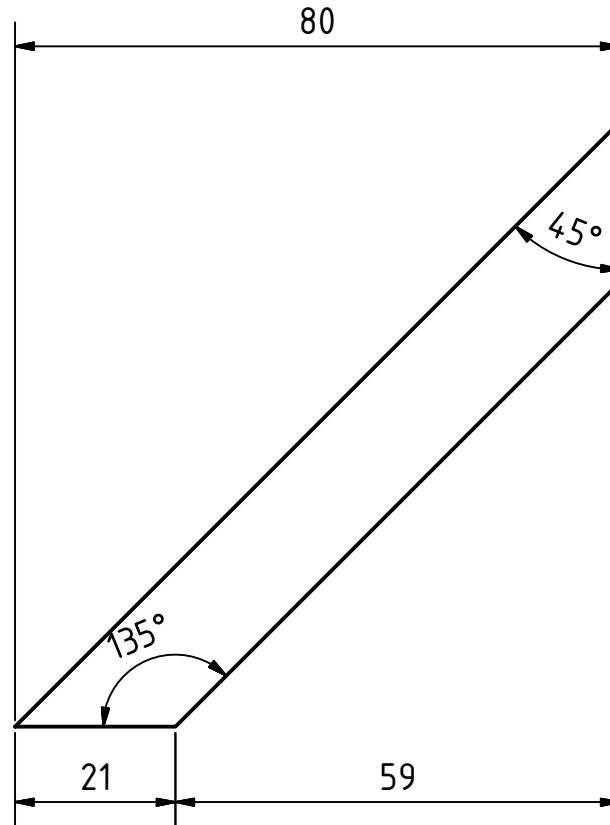

SCALE (1 : 1)

Note: All units in mm.

PROJECT rsc_sc_seed-cleaner-for repeated-seed-sorting		CREATED BY L. Ruda		APPROVED BY A. Morillo		DATE 07/09/2021	VERSION 1.0	
PART NAME Piece D			FILE NAME Piece D.ipt				POS 1.5	
DEVELOPED BY The Real Seed Collection Ltd		REDESIGNED BY OHO e.V.		DOC. TYPE Part	MATERIAL Hardwood		QUANTITY 1	
			LICENCE CC-BY-SA 4.0		SCALE 1:1		SHEET 11 /21