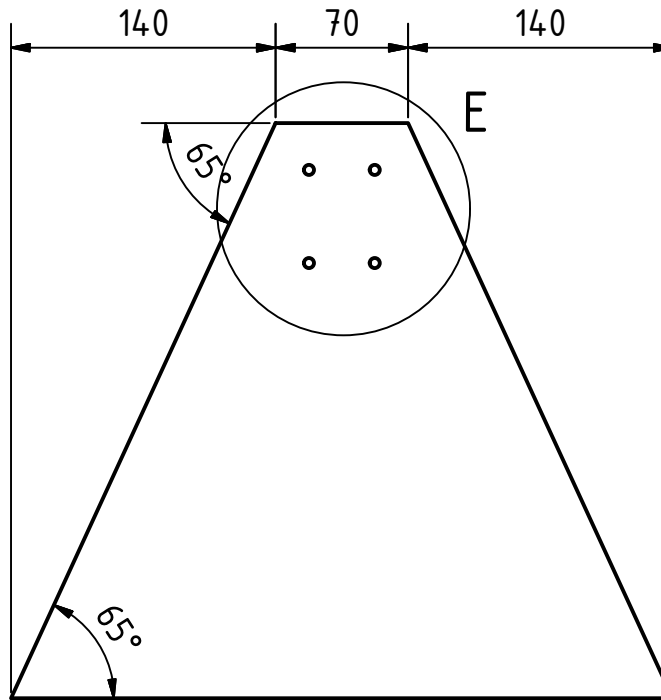

E (1 : 2)

VIEW52 (1 : 4)

Note: All units in mm.

PROJECT rsc_sc_seed-cleaner-for repeated-seed-sorting		CREATED BY L. Ruda		APPROVED BY A. Morillo		DATE 07/09/2021		VERSION 1.0	
PART NAME Support		FILE NAME Support.ipt						POS 4.0	
DEVELOPED BY The Real Seed Collection Ltd		REDESIGNED BY OHO e.V.		DOC. TYPE Part		MATERIAL Hardwood		QUANTITY 2	
				LICENCE CC-BY-SA 4.0		SCALE 1:4		SHEET 21 /21