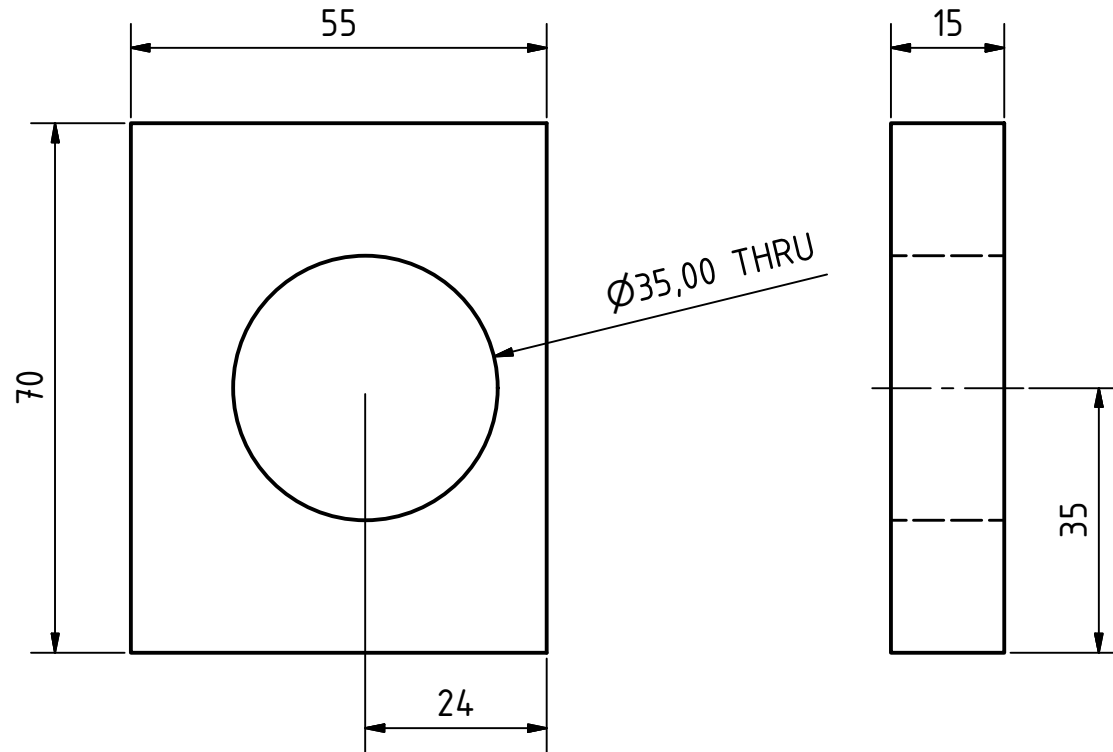

SCALE (1 : 1)

Note: All units in mm.

PROJECT rsc_sc_seed-cleaner-for repeated-seed-sorting		CREATED BY L. Ruda		APPROVED BY A. Morillo		DATE 07/09/2021	VERSION 1.0	
PART NAME Piece H		FILE NAME Piece H.ipt					POS 1.9	
DEVELOPED BY The Real Seed Collection Ltd		REDESIGNED BY OHO e.V.		DOC. TYPE Part	MATERIAL Hardwood		QUANTITY 1	
			LICENCE CC-BY-SA 4.0		SCALE 1:1		SHEET 15 /21