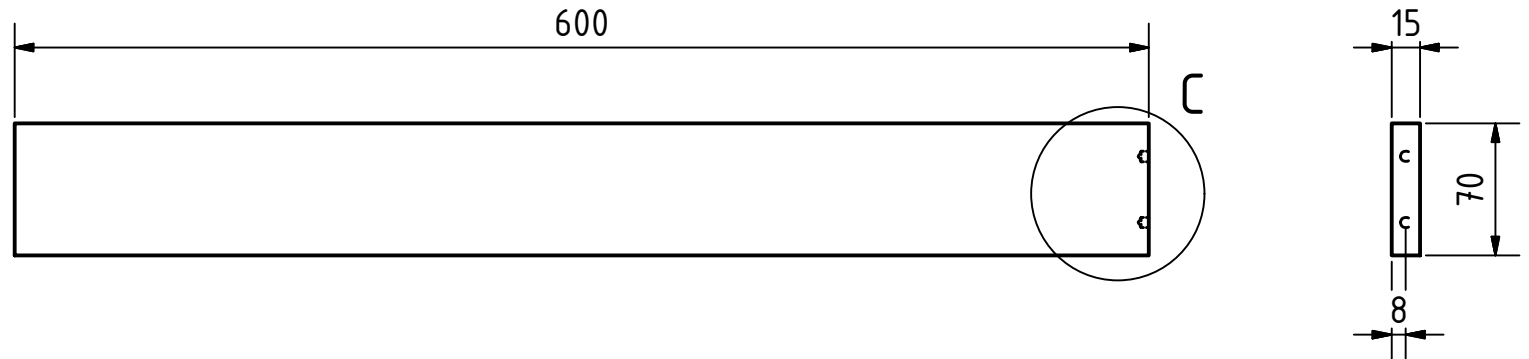

SCALE (1 : 4)

Note: All units in mm.

PROJECT rsc_sc_seed-cleaner-for repeated-seed-sorting	CREATED BY L. Ruda	APPROVED BY A. Morillo	DATE 07/09/2021	VERSION 1.0
PART NAME A2	FILE NAME Piece A2.ipt			POS 1.2
DEVELOPED BY The Real Seed Collection Ltd	REDESIGNED BY OHO e.V.	DOC. TYPE Part	MATERIAL Hardwood	QUANTITY 1
		LICENCE CC-BY-SA 4.0	SCALE 1:4	SHEET 8 /21