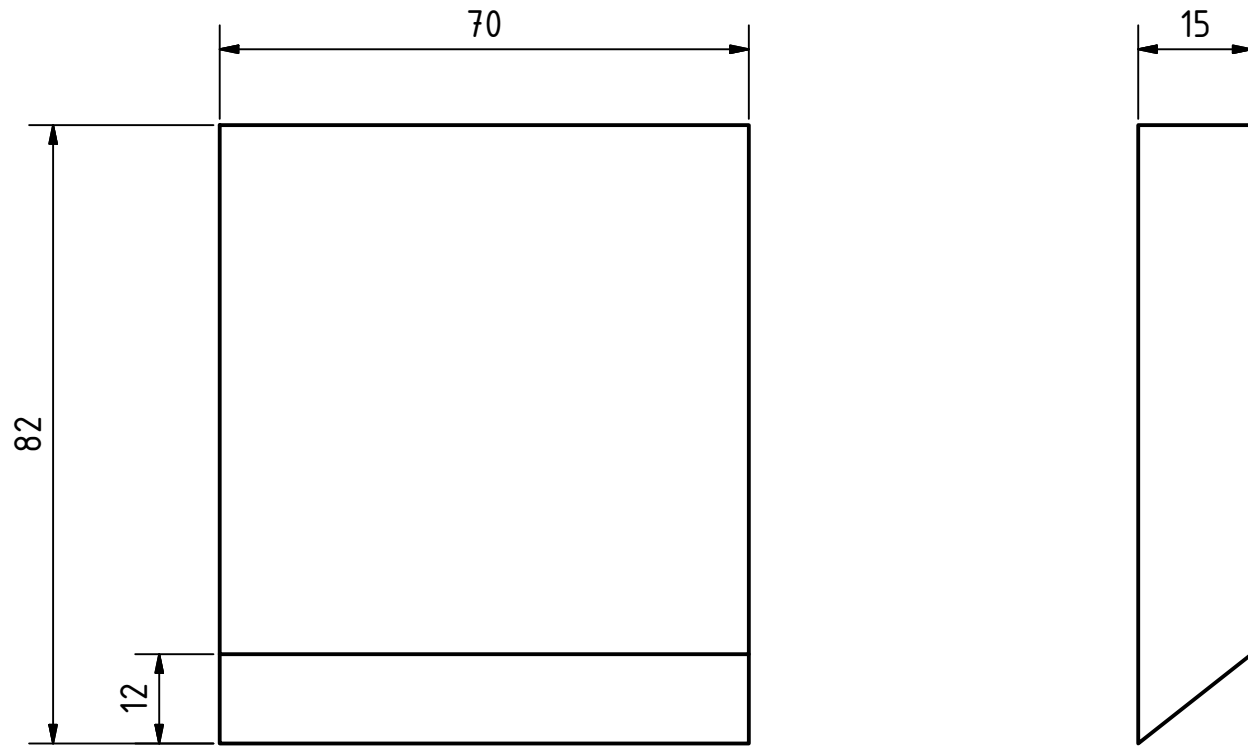

SCALE (1 : 1)

Note: All units in mm.

PROJECT rsc_sc_seed-cleaner-for repeated-seed-sorting	CREATED BY L. Ruda	APPROVED BY A. Morillo	DATE 07/09/2021	VERSION 1.0
PART NAME Piece F	FILE NAME Piece F.ipt			POS 1.7
DEVELOPED BY The Real Seed Collection Ltd	REDESIGNED BY OHO e.V.	DOC. TYPE Part	MATERIAL Hardwood	QUANTITY 1
		LICENCE CC-BY-SA 4.0	SCALE 1:1	SHEET 13 /21