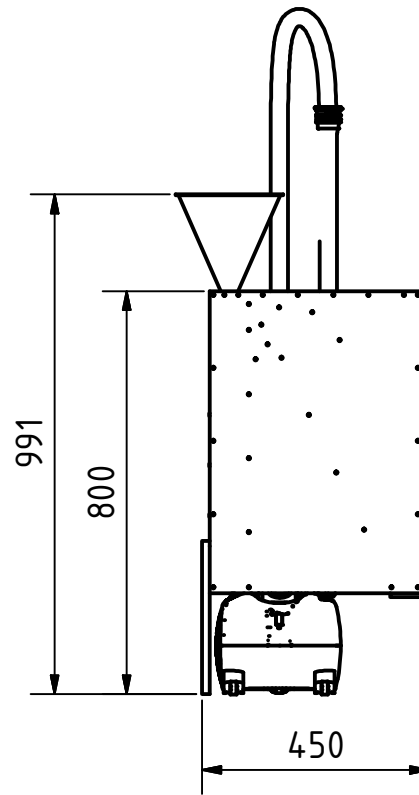

SCALE ( 1 : 10 )

SCALE ( 1 : 15 )

Note: All units in mm.

PROJECT rsc_sc_seed-cleaner-for-repeated-seed-sorting		CREATED BY L. Ruda		APPROVED BY A. Morillo		DATE 07/09/2021		VERSION 1.0		
PART NAME 3d views		FILE NAME rsc_sc_seed-cleaner-for-repeated-seed-sorting							POS A1	
DEVELOPED BY The Real Seed Collection Ltd		REDESIGNED BY  OHO e.V.		DOC. TYPE Assembly		MATERIAL		QUANTITY 1		
				LICENCE CC-BY-SA 4.0		SCALE 1:15		SHEET 1 /21		

Parts list

POS	QTY	PART NAME	FILE NAME	PART TYPE	SPECIFICATIONS	SHEET
A1	1	3d views				1
A1	1	3d views				2
A2	1	3d views				3
B1	1	Parts list				4
C1	1	Technical notes				5
1.0	1	Internal divisions	Internal divisions.iam			6
1.1	1	Piece A	Piece A.ipt	Production	15mm x 70mm hardwood	7
1.2	1	Piece A2	Piece A2.ipt	Production	15mm x 70mm hardwood	8
1.3	1	Piece B	Piece B.ipt	Production	15mm x 70mm hardwood	9
1.4	1	Piece C	Piece C.ipt	Production	15mm x 70mm hardwood	10
1.5	1	Piece D	Piece D.ipt	Production	15mm x 70mm hardwood	11
1.6	1	Piece E	Piece E.ipt	Production	15mm x 70mm hardwood	12
1.7	1	Piece F	Piece F.ipt	Production	15mm x 70mm hardwood	13
1.8	1	Piece G	Piece G.ipt	Production	15mm x 70mm hardwood	14
1.9	1	Piece H	Piece H.ipt	Production	15mm x 70mm hardwood	15
1.10	1	Piece I	Piece I.ipt	Production	15mm x 70mm hardwood	16
1.11	1	Piece J	Piece J.ipt	Production	15mm x 70mm hardwood	17
1.12	8	Piece K	Piece K.ipt	Production	40mm x 70mm hardwood	18
2.0	1	Back piece	Back piece.ipt	Production	8mm x 420mm Plywood	19
3.0	1	Front piece	Front piece.ipt	Production	8mm x 420mm Clear Acetate	20
4.0	2	Support	Support.ipt	Production	15mm x 350mm hardwood	21
5.0	68	Wood screwA		Standard	20mm long countersunk head	
6.0	16	Nails		Buy	25mm long flat head	
7.0	4	Wood screwB		Standard	9,5mm long countersunk (flat) head	
8.0	4	Magnet		Buy	9mm OD x 4mm long Magnet	
9.0	8	Wood screwC		Standard	30mm long countersunk head	
10.0	1	Feed hopper		Buy	64oz 203mm OD x 203mm Polyethylene	
11.0	1	Vacuum cleaner		Buy	Vacuum cleaner house 110mm OD 120 V AC	