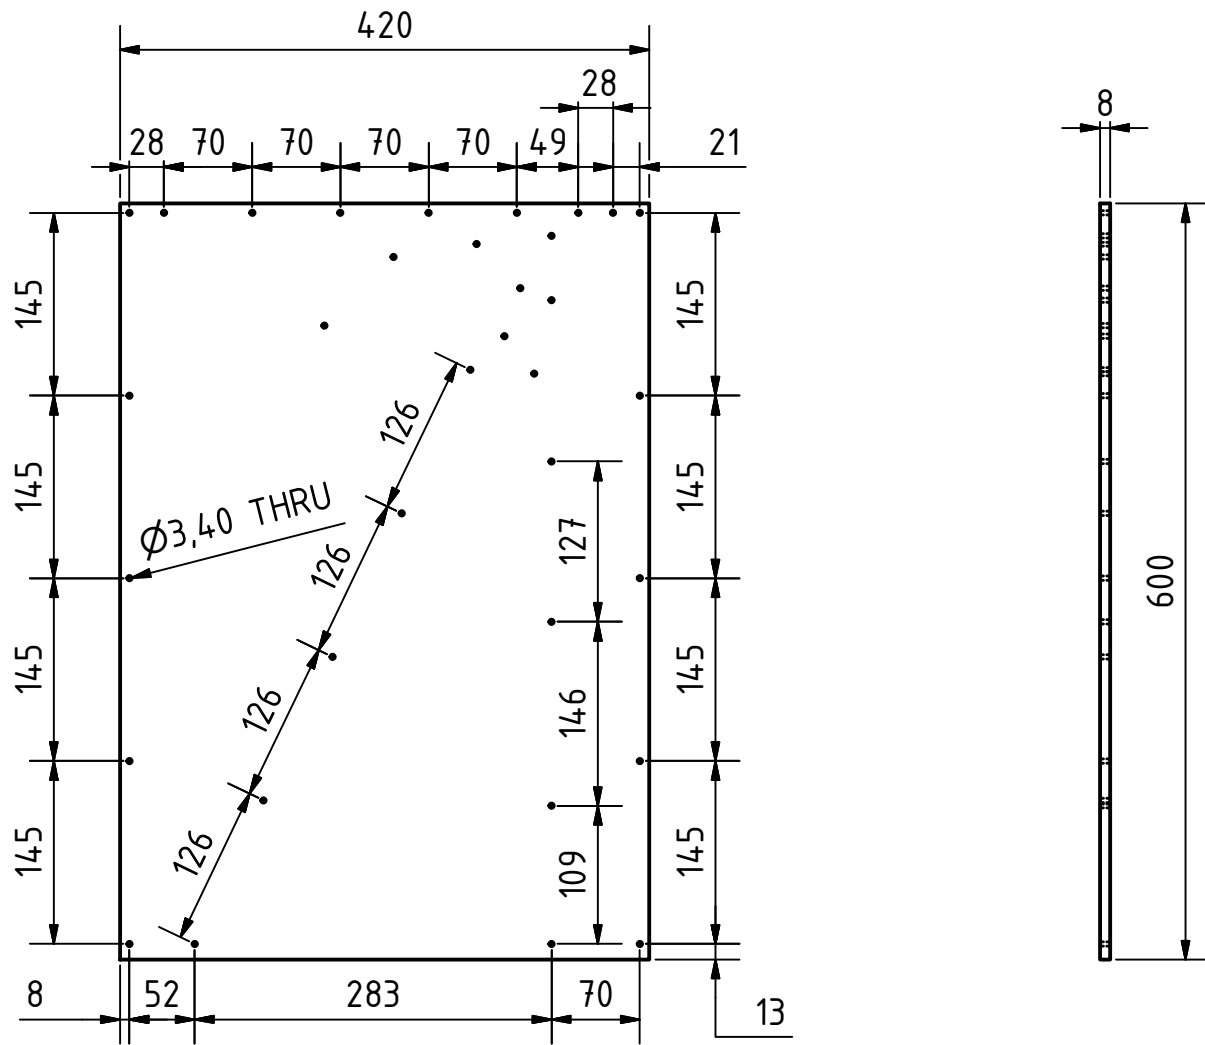

SCALE (1 : 6)

Note: All units in mm.

PROJECT rsc_sc_seed-cleaner-for repeated-seed-sorting		CREATED BY L. Ruda		APPROVED BY A. Morillo		DATE 07/09/2021		VERSION 1.0		
PART NAME Back piece		FILE NAME Back piece.ipt								POS 2.0
DEVELOPED BY The Real Seed Collection Ltd		REDESIGNED BY OHO e.V.		DOC. TYPE Part		MATERIAL Plywood		QUANTITY 1		
		LICENCE CC-BY-SA 4.0		SCALE 1:6		SHEET 19 /21