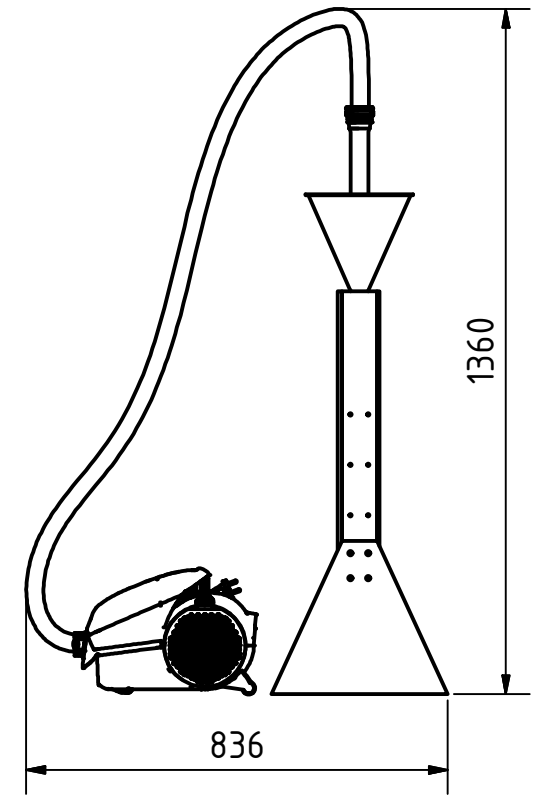

SCALE ( 1 : 10 )

SCALE ( 1 : 15 )

Note: All units in mm.

PROJECT rsc_sc_seed-cleaner-for-repeated-seed-sorting		CREATED BY L. Ruda		APPROVED BY A. Morillo		DATE 07/09/2021		VERSION 1.0		
PART NAME 3d views		FILE NAME rsc_sc_seed-cleaner-for-repeated-seed-sorting							POS A1	
DEVELOPED BY The Real Seed Collection Ltd		REDESIGNED BY  OHO e.V.		DOC. TYPE Assembly		MATERIAL		QUANTITY 1		
				LICENCE CC-BY-SA 4.0		SCALE 1:15		SHEET 1 /21		