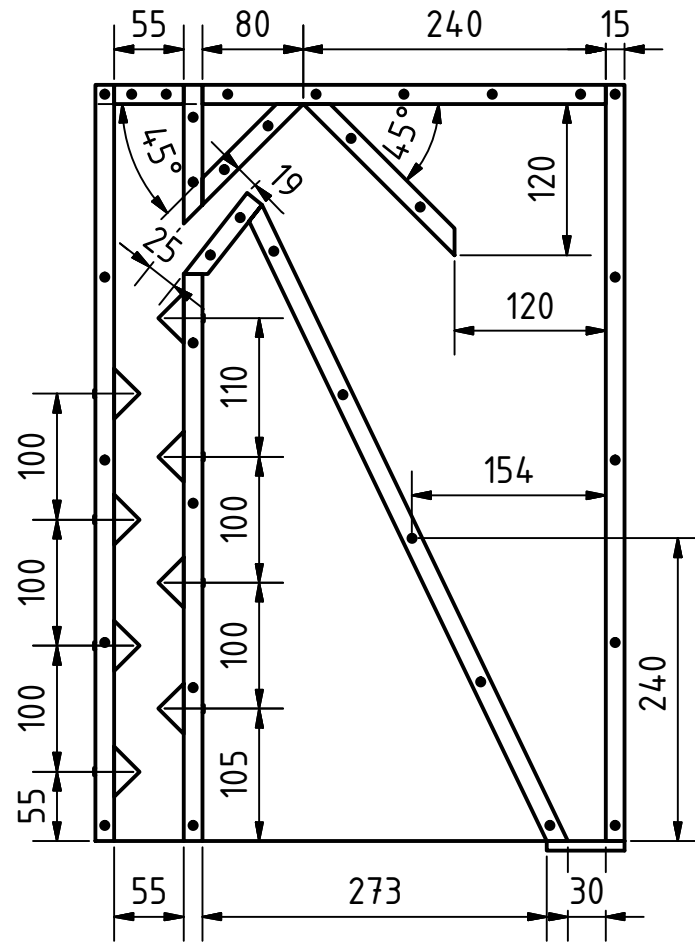

SCALE ( 1 : 10 )

SCALE ( 1 : 15 )

Note: All units in mm.

PROJECT rsc_sc_seed-cleaner-for-repeated-seed-sorting		CREATED BY L. Ruda		APPROVED BY A. Morillo		DATE 07/09/2021		VERSION 1.0		
PART NAME 3d views		FILE NAME rsc_sc_seed-cleaner-for-repeated-seed-sorting							POS A1	
DEVELOPED BY The Real Seed Collection Ltd		REDESIGNED BY  OHO e.V.		DOC. TYPE Assembly		MATERIAL		QUANTITY 1		
				LICENCE CC-BY-SA 4.0		SCALE 1:15		SHEET 1 /21		

Parts list

POS	QTY	PART NAME	FILE NAME	PART TYPE	SPECIFICATIONS	SHEET
A1	1	3d views				1
A1	1	3d views				2
A2	1	3d views				3
B1	1	Parts list				4
C1	1	Technical notes				5
1.0	1	Internal divisions	Internal divisions.iam			6
1.1	1	Piece A	Piece A.ipt	Production	15mm x 70mm hardwood	7
1.2	1	Piece A2	Piece A2.ipt	Production	15mm x 70mm hardwood	8
1.3	1	Piece B	Piece B.ipt	Production	15mm x 70mm hardwood	9
1.4	1	Piece C	Piece C.ipt	Production	15mm x 70mm hardwood	10
1.5	1	Piece D	Piece D.ipt	Production	15mm x 70mm hardwood	11
1.6	1	Piece E	Piece E.ipt	Production	15mm x 70mm hardwood	12
1.7	1	Piece F	Piece F.ipt	Production	15mm x 70mm hardwood	13
1.8	1	Piece G	Piece G.ipt	Production	15mm x 70mm hardwood	14
1.9	1	Piece H	Piece H.ipt	Production	15mm x 70mm hardwood	15
1.10	1	Piece I	Piece I.ipt	Production	15mm x 70mm hardwood	16
1.11	1	Piece J	Piece J.ipt	Production	15mm x 70mm hardwood	17
1.12	8	Piece K	Piece K.ipt	Production	40mm x 70mm hardwood	18
2.0	1	Back piece	Back piece.ipt	Production	8mm x 420mm Plywood	19
3.0	1	Front piece	Front piece.ipt	Production	8mm x 420mm Clear Acetate	20
4.0	2	Support	Support.ipt	Production	15mm x 350mm hardwood	21
5.0	68	Wood screwA		Standard	20mm long countersunk head	
6.0	16	Nails		Buy	25mm long flat head	
7.0	4	Wood screwB		Standard	9,5mm long countersunk (flat) head	
8.0	4	Magnet		Buy	9mm OD x 4mm long Magnet	
9.0	8	Wood screwC		Standard	30mm long countersunk head	
10.0	1	Feed hopper		Buy	64oz 203mm OD x 203mm Polyethylene	
11.0	1	Vacuum cleaner		Buy	Vacuum cleaner house 110mm OD 120 V AC	