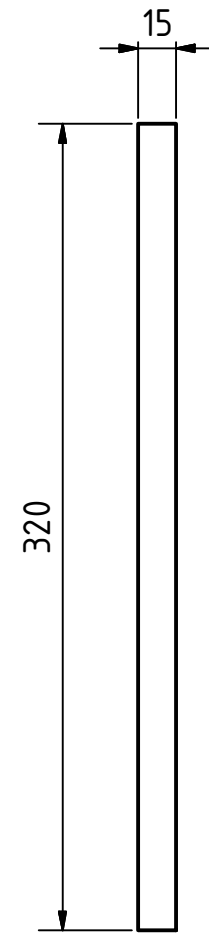

SCALE (1 : 3)

Note: All units in mm.

PROJECT rsc_sc_seed-cleaner-for repeated-seed-sorting	CREATED BY L. Ruda	APPROVED BY A. Morillo	DATE 07/09/2021	VERSION 1.0
PART NAME Piece I	FILE NAME Piece I.ipt			POS 1.10
DEVELOPED BY The Real Seed Collection Ltd	REDESIGNED BY OHO e.V.	DOC. TYPE Part	MATERIAL Hardwood	QUANTITY 1
		LICENCE CC-BY-SA 4.0	SCALE 1:3	SHEET 16 /21