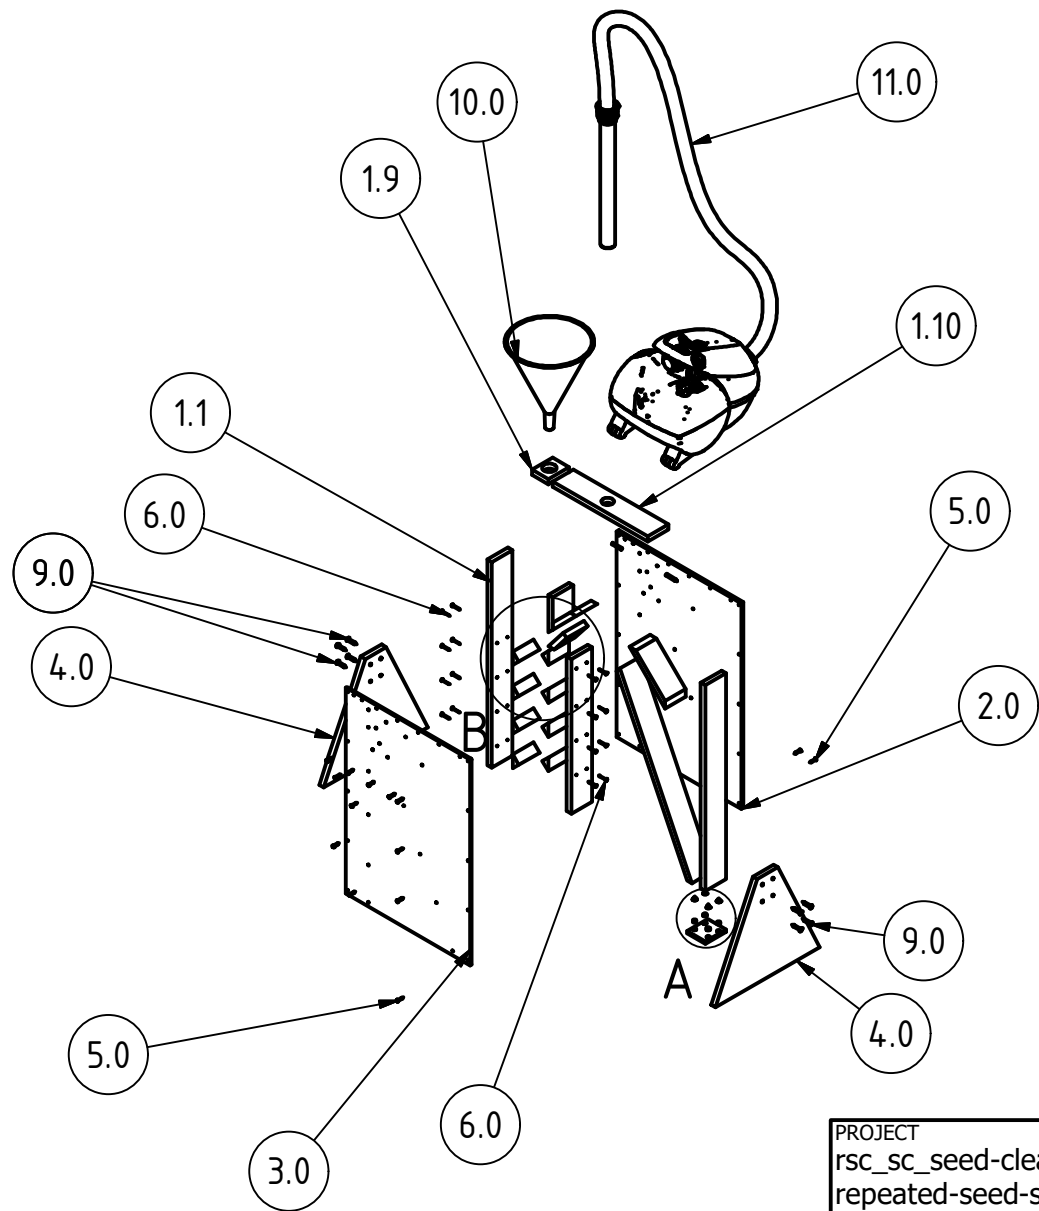

SCALE (1 : 18)