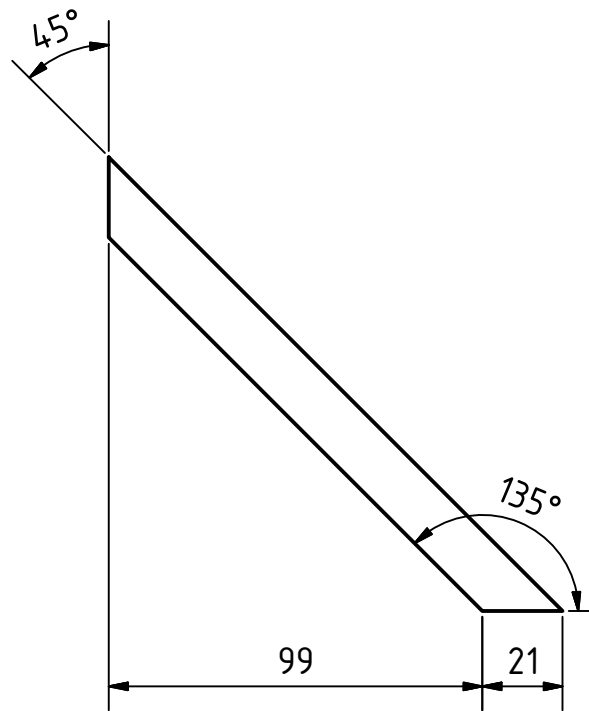

SCALE (1 : 2)

Note: All units in mm.

PROJECT rsc_sc_seed-cleaner-for repeated-seed-sorting		CREATED BY L. Ruda		APPROVED BY A. Morillo		DATE 07/09/2021	VERSION 1.0	
PART NAME Piece E		FILE NAME Piece E.ipt					POS 1.6	
DEVELOPED BY The Real Seed Collection Ltd		REDESIGNED BY OHO e.V.		DOC. TYPE Part	MATERIAL Hardwood		QUANTITY 1	
			LICENCE CC-BY-SA 4.0		SCALE 1:2		SHEET 12 /21