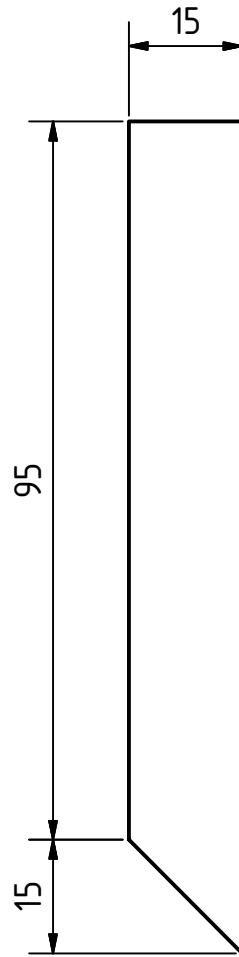

SCALE (1 : 1)

Note: All units in mm.

PROJECT rsc_sc_seed-cleaner-for repeated-seed-sorting		CREATED BY L. Ruda	APPROVED BY A. Morillo	DATE 07/09/2021	VERSION 1.0
PART NAME Piece C		FILE NAME Piece C.ipt			POS 1.4
DEVELOPED BY The Real Seed Collection Ltd		REDESIGNED BY OHO e.V.	DOC. TYPE Part	MATERIAL Hardwood	QUANTITY 1
			LICENCE CC-BY-SA 4.0	SCALE 1:1	SHEET 10 /21