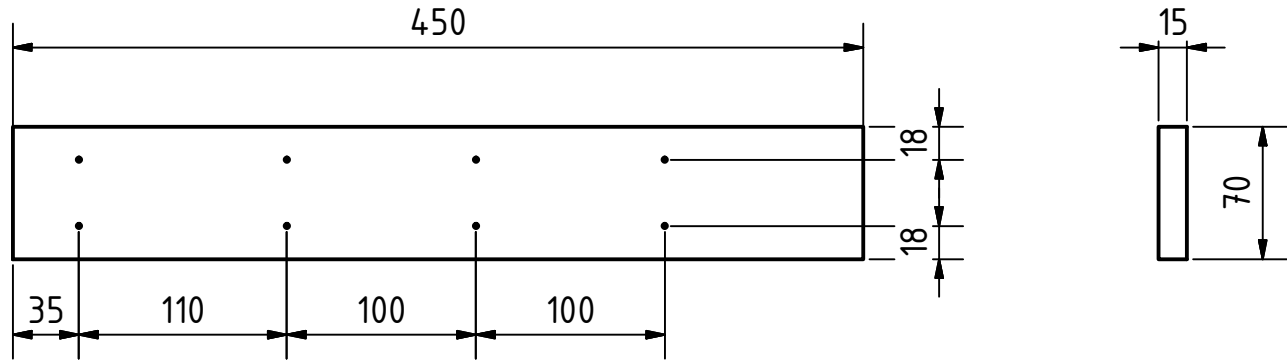

VIEW17 (1 : 4)

Note: All units in mm.

PROJECT rsc_sc_seed-cleaner-for repeated-seed-sorting		CREATED BY L. Ruda	APPROVED BY A. Morillo	DATE 07/09/2021	VERSION 1.0
PART NAME Piece B		FILE NAME Piece B.ipt			POS 1.3
DEVELOPED BY The Real Seed Collection Ltd		REDESIGNED BY OHO e.V.		DOC. TYPE Part	MATERIAL Hardwood
		LICENCE CC-BY-SA 4.0		SCALE 1:4	QUANTITY 1
					SHEET 9 /21