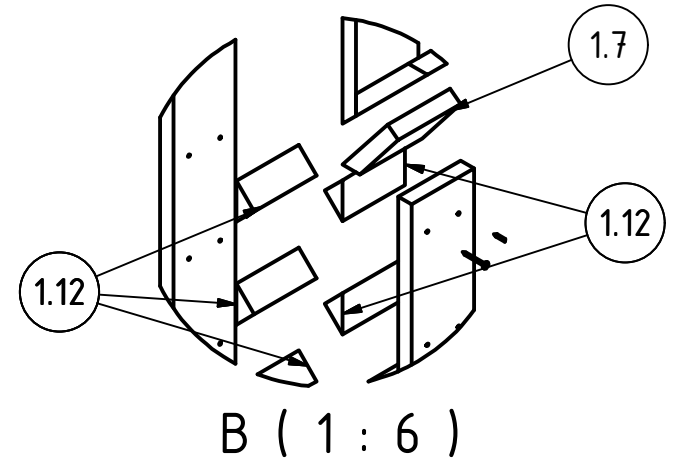

B (1 : 6)

PROJECT rsc_sc_seed-cleaner-for-repeated-seed-sorting		CREATED BY L. Ruda		APPROVED BY A. Morillo		DATE 07/09/2021		VERSION 1.0	
PART NAME Exploded 3d view		FILE NAME rsc_sc_seed-cleaner-for-repeated-seed-sorting						POS A2	
DEVELOPED BY The Real Seed Collection Ltd		REDESIGNED BY OHO e.V.		DOC. TYPE Assembly		MATERIAL		QUANTITY 1	
		LICENCE CC-BY-SA 4.0		SCALE 1:6		SHEET 3 /21