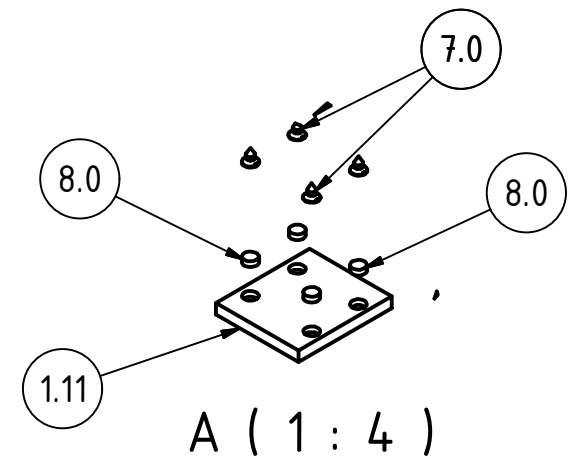

SCALE (1 : 18)

A (1 : 4)

B (1 : 6)

PROJECT rsc_sc_seed-cleaner-for-repeated-seed-sorting		CREATED BY L. Ruda		APPROVED BY A. Morillo		DATE 07/09/2021		VERSION 1.0	
PART NAME Exploded 3d view		FILE NAME rsc_sc_seed-cleaner-for-repeated-seed-sorting						POS A2	
DEVELOPED BY The Real Seed Collection Ltd		REDESIGNED BY OHO e.V.		DOC. TYPE Assembly		MATERIAL		QUANTITY 1	
		LICENCE CC-BY-SA 4.0		SCALE 1:6		SHEET 3 /21