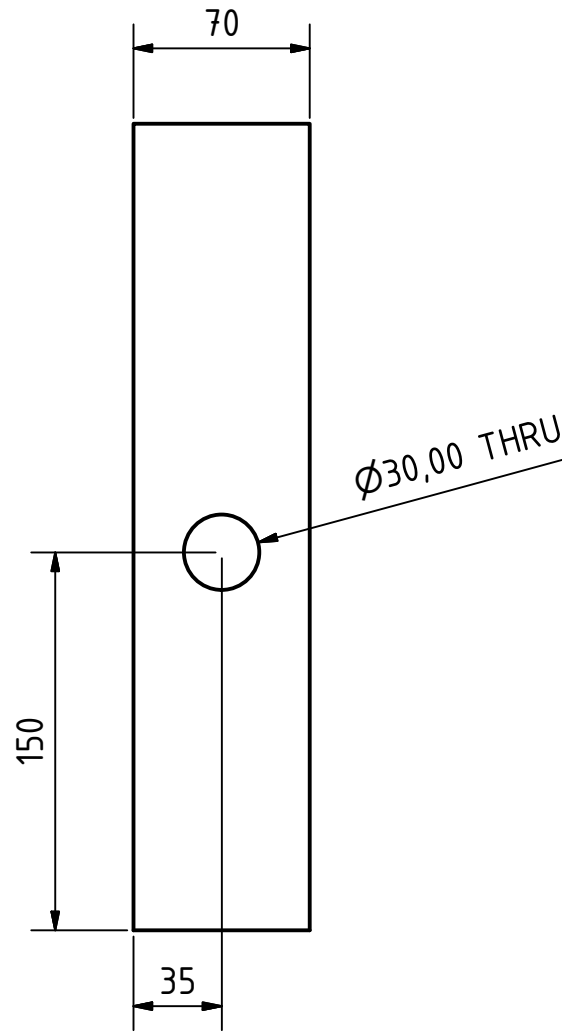

SCALE (1 : 3)

Note: All units in mm.

PROJECT rsc_sc_seed-cleaner-for repeated-seed-sorting	CREATED BY L. Ruda	APPROVED BY A. Morillo	DATE 07/09/2021	VERSION 1.0
PART NAME Piece I	FILE NAME Piece I.ipt			POS 1.10
DEVELOPED BY The Real Seed Collection Ltd	REDESIGNED BY OHO e.V.	DOC. TYPE Part	MATERIAL Hardwood	QUANTITY 1
		LICENCE CC-BY-SA 4.0	SCALE 1:3	SHEET 16 /21