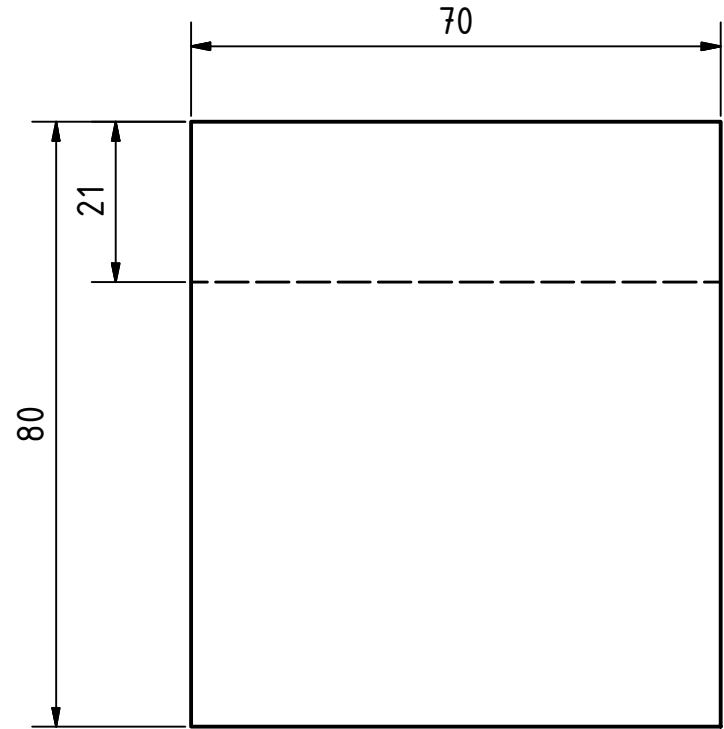

SCALE (1 : 1)

Note: All units in mm.

PROJECT rsc_sc_seed-cleaner-for repeated-seed-sorting		CREATED BY L. Ruda		APPROVED BY A. Morillo		DATE 07/09/2021	VERSION 1.0	
PART NAME Piece D			FILE NAME Piece D.ipt				POS 1.5	
DEVELOPED BY The Real Seed Collection Ltd		REDESIGNED BY OHO e.V.		DOC. TYPE Part	MATERIAL Hardwood		QUANTITY 1	
			LICENCE CC-BY-SA 4.0		SCALE 1:1		SHEET 11 /21