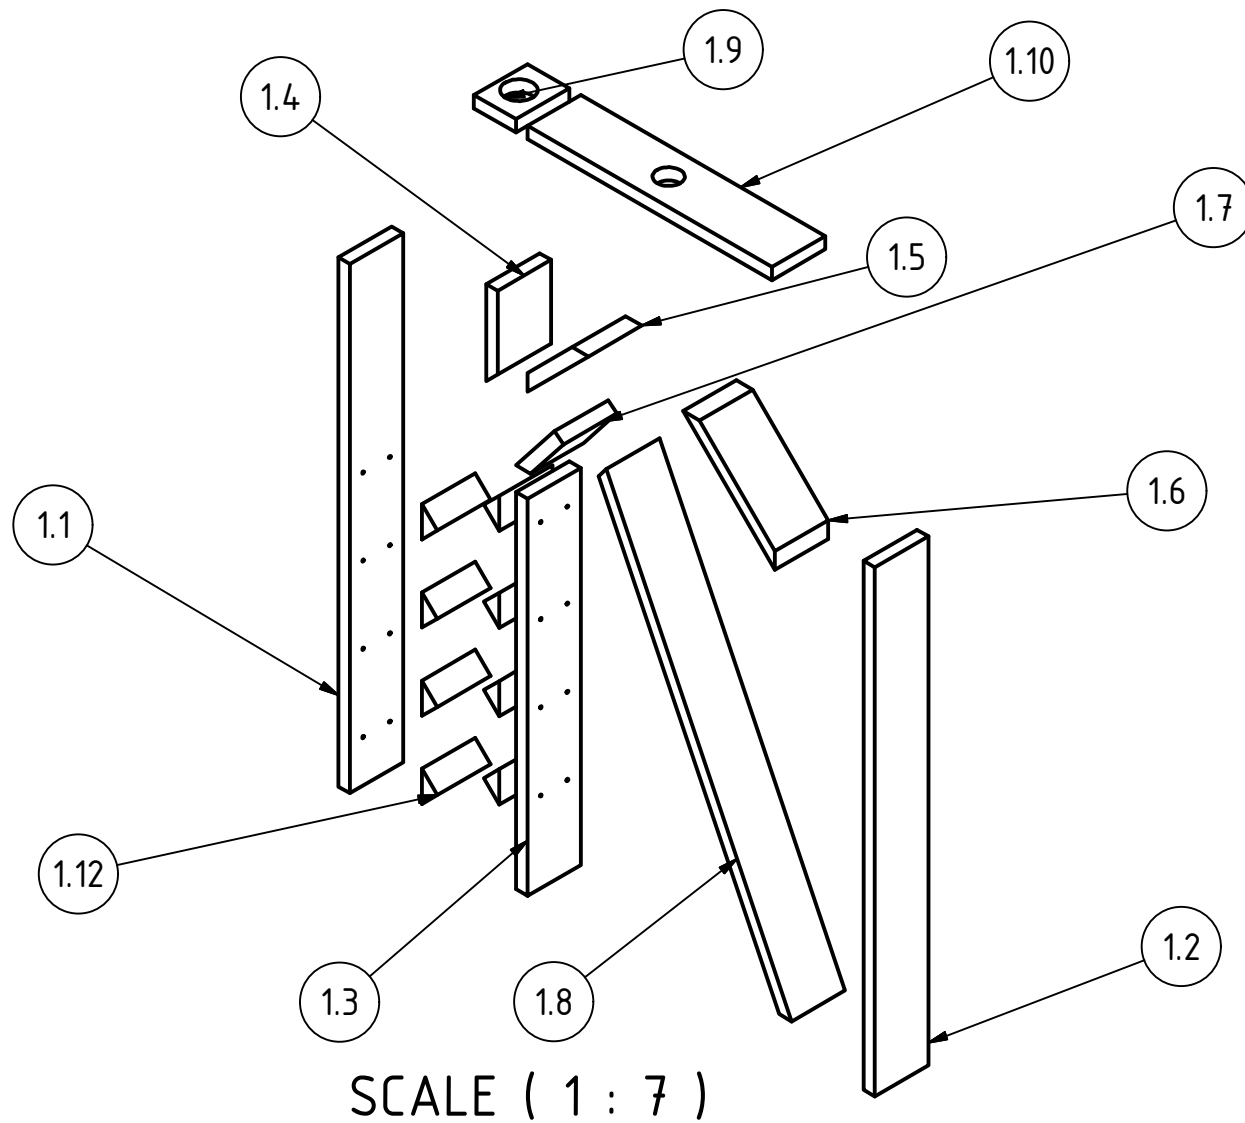

PROJECT rsc_sc_seed-cleaner-for repeated-seed-sorting		CREATED BY L. Ruda		APPROVED BY A. Morillo		DATE 07/09/2021		VERSION 1.0	
PART NAME Internal divisions				FILE NAME Internal divisions.iam				POS 1.0	
DEVELOPED BY The Real Seed Collection Ltd			REDESIGNED BY OHO e.V.			DOC. TYPE Assembly		MATERIAL 1	
						LICENCE CC-BY-SA 4.0		SCALE 1:7	
								SHEET 6 /21