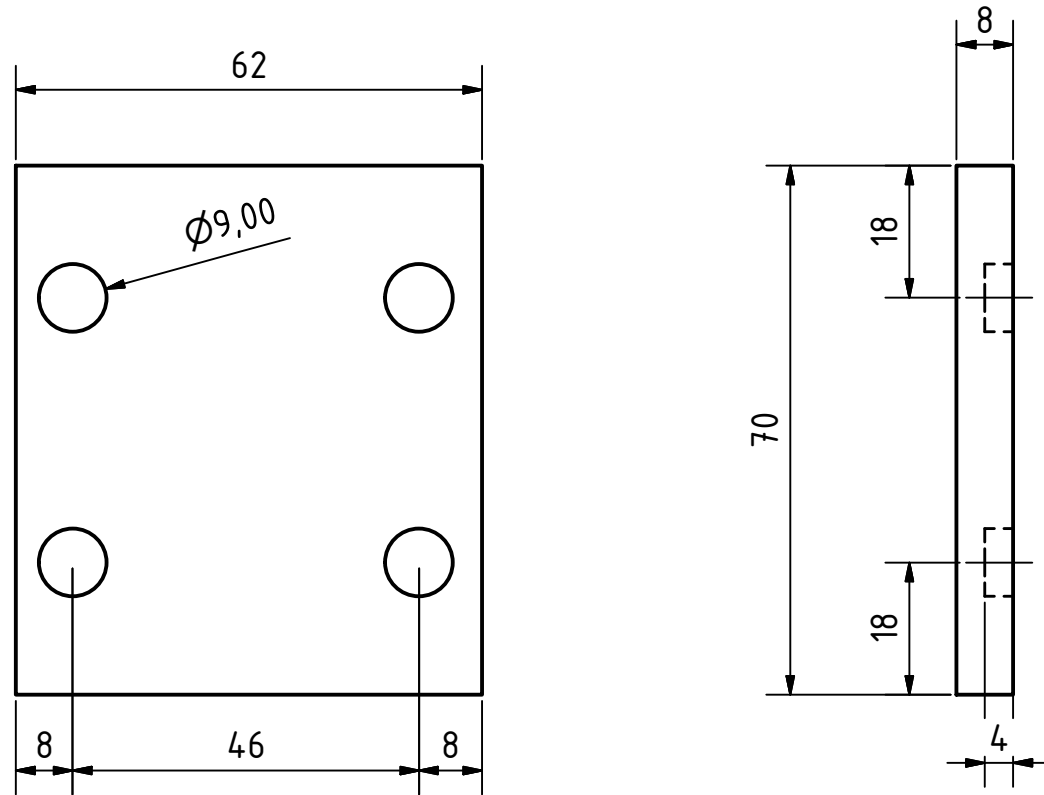

VIEW41 (1 : 1)

Note: All units in mm.

PROJECT rsc_sc_seed-cleaner-for repeated-seed-sorting		CREATED BY L. Ruda		APPROVED BY A. Morillo		DATE 07/09/2021	VERSION 1.0	
PART NAME Piece J		FILE NAME Piece J.ipt					POS 1.11	
DEVELOPED BY The Real Seed Collection Ltd		REDESIGNED BY OHO e.V.		DOC. TYPE Part	MATERIAL Hardwood		QUANTITY 1	
			LICENCE CC-BY-SA 4.0		SCALE 1:1		SHEET 17 /21