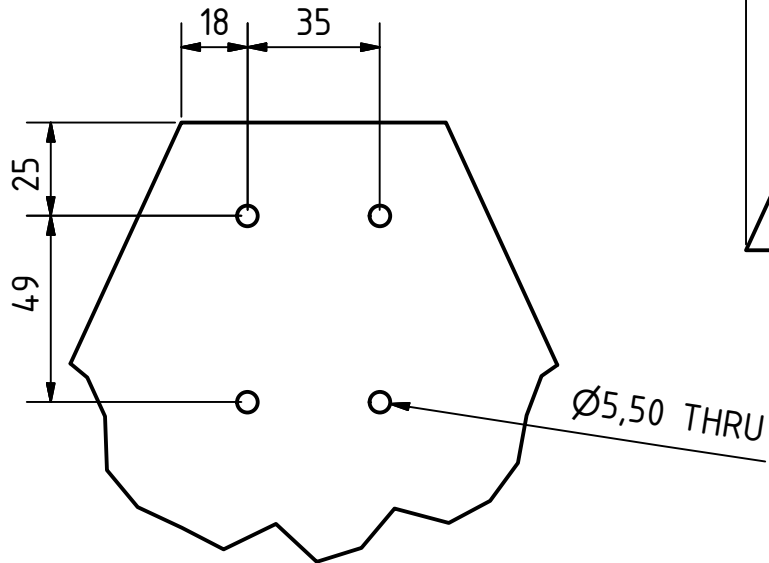

E (1 : 2)

VIEW52 (1 : 4)

Note: All units in mm.

PROJECT rsc_sc_seed-cleaner-for repeated-seed-sorting		CREATED BY L. Ruda		APPROVED BY A. Morillo		DATE 07/09/2021		VERSION 1.0	
PART NAME Support		FILE NAME Support.ipt						POS 4.0	
DEVELOPED BY The Real Seed Collection Ltd		REDESIGNED BY OHO e.V.		DOC. TYPE Part		MATERIAL Hardwood		QUANTITY 2	
				LICENCE CC-BY-SA 4.0		SCALE 1:4		SHEET 21 /21