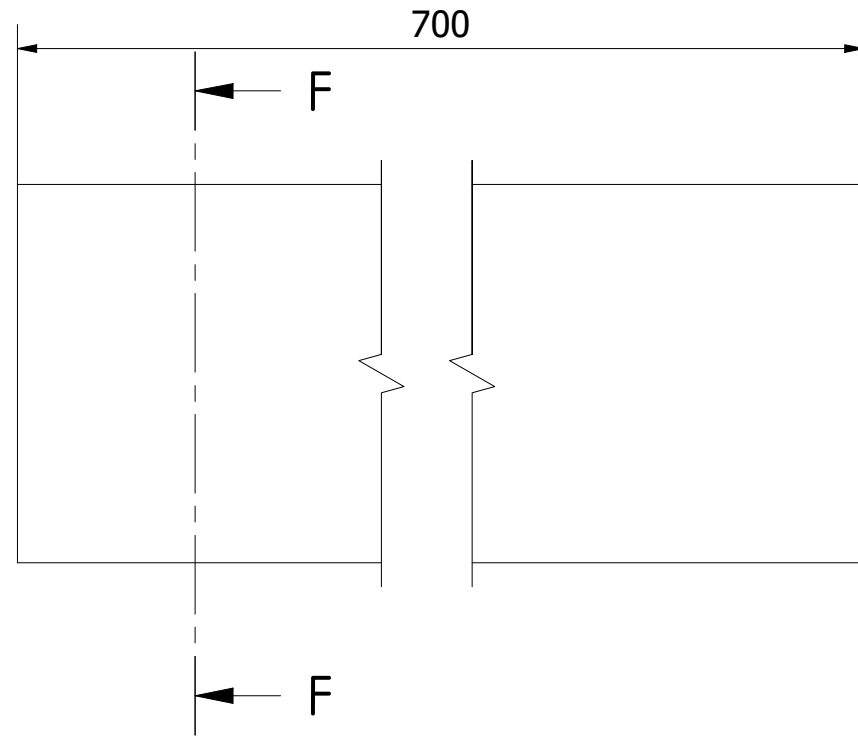

F-F (2/1)

Note: All units in mm.

PROJECT Convertible Bicycle Trailer for People - with shock absorber		CREATED BY J. Rosciano	APPROVED BY A. Morillo	DATE 26/07/2021	VERSION 1.1
PART NAME Lower frame B		FILE NAME Lower frame B.ipt			POS 1.2
DEVELOPED BY Practical Action	REDESIGNED BY OHO e.V.	DOC. TYPE Part	MATERIAL ASTM A36	QUANTITY 1	
		LICENCE CC-BY-SA 4.0	SCALE 2/1	SHEET 10 /51	