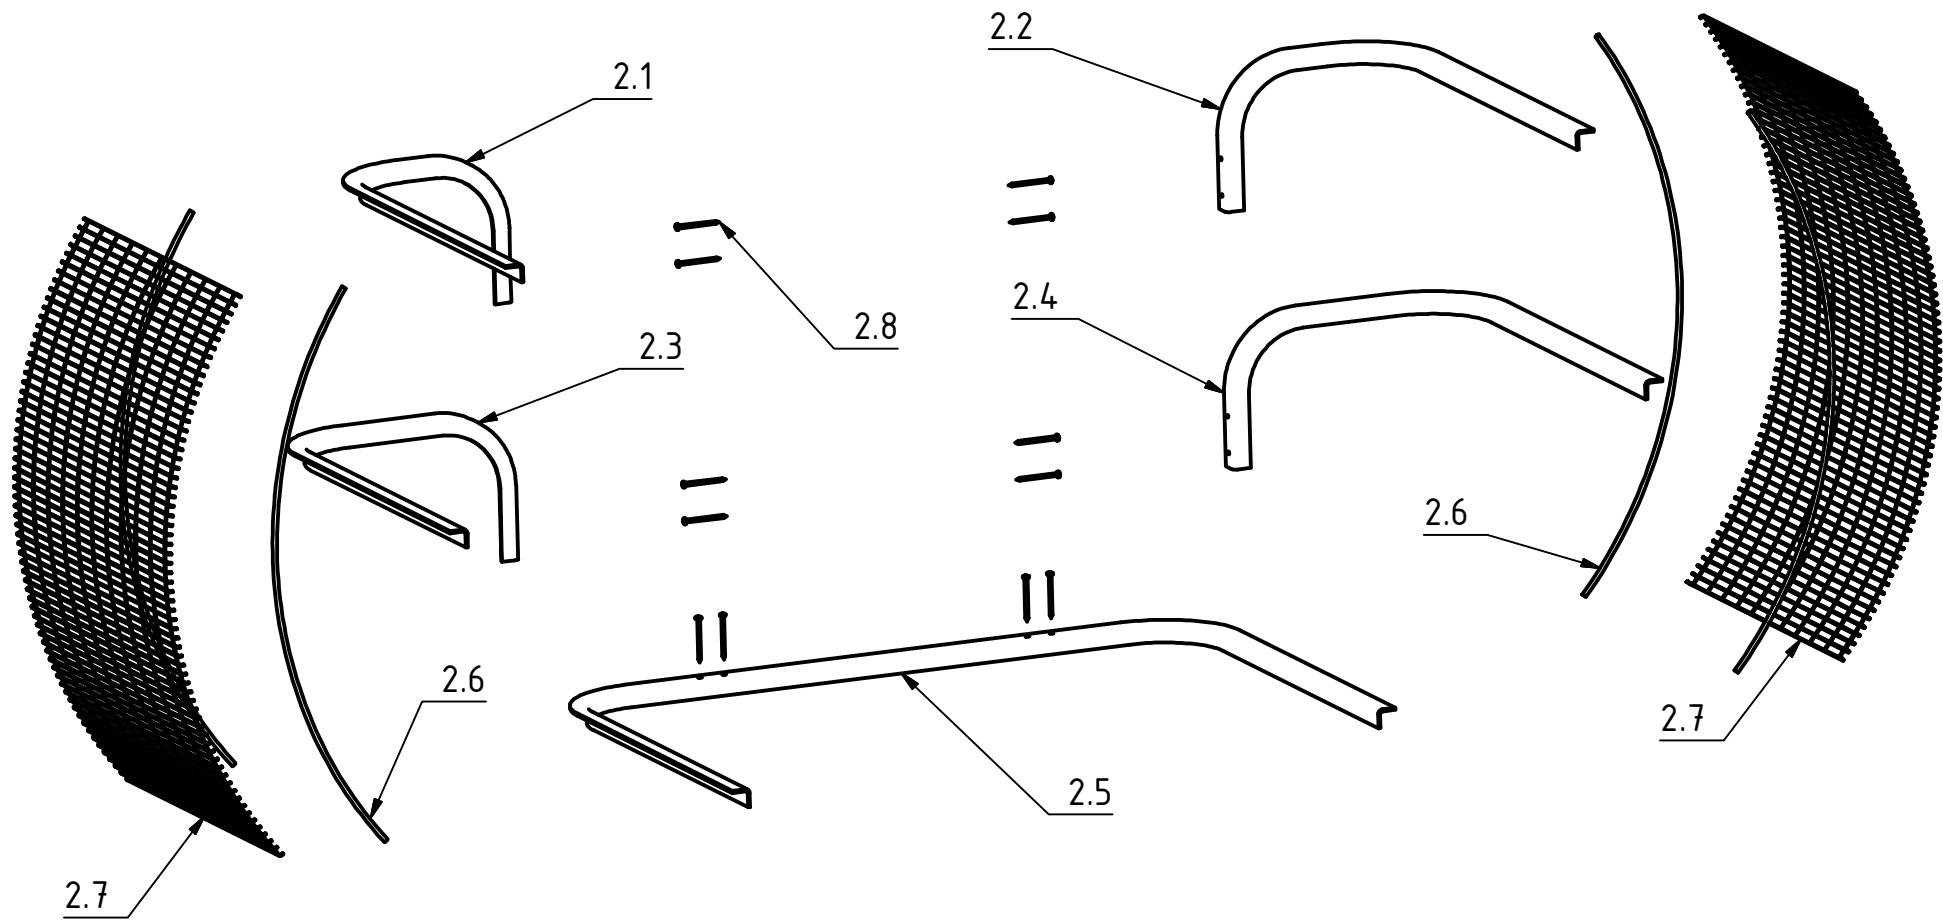

Note: All units in mm.

PROJECT Snow Sled with 10 hp outboard motor	CREATED BY D. Mosquera	APPROVED BY A. Morillo	DATE 10/08/2021	VERSION 1.0
PART NAME Guard	FILE NAME oho_sso_Guard.iam			POS 2.0
PUBLISHED BY  OPEN HARDWARE OBSERVATORY Free Blueprints for Sustainable Development	DOC. TYPE Assembly	MATERIAL	QUANTITY 1	
OHO e.V.	LICENCE CC-BY-SA 4.0	SCALE 1:15	SHEET 17 /47	

PROJECT	CREATED BY	APPROVED BY	DATE	VERSION
Snow Sled with 10 hp outboard motor	D. Mosquera	A. Morillo	10/08/2021	1.0
PART NAME	FILE NAME			POS
Guard	oho_sso_Guard.ipn			2.0
PUBLISHED BY	DOC. TYPE	MATERIAL		QUANTITY
 <b>OPEN HARDWARE OBSERVATORY</b> Free Blueprints for Sustainable Development	Assembly			1
	LICENCE	SCALE		SHEET
OHO e.V.	CC-BY-SA 4.0	1:10		18 /47