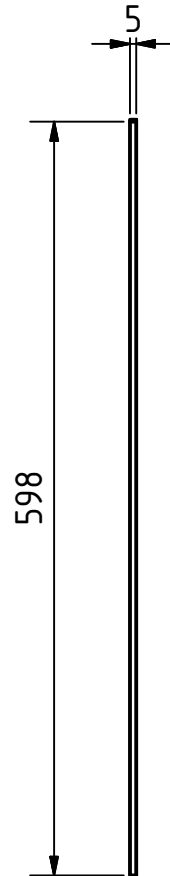

SCALE (1 : 10)

SCALE (1 : 6)

Note: All units in mm.

PROJECT rsc_sc_seed-cleaner-for repeated-seed-sorting		CREATED BY L. Ruda		APPROVED BY A. Morillo		DATE 07/09/2021		VERSION 1.0	
PART NAME Front piece			FILE NAME Front piece.ipt					POS 3.0	
DEVELOPED BY The Real Seed Collection Ltd		REDESIGNED BY  OHO e.V.		DOC. TYPE Part		MATERIAL Clear acetate		QUANTITY 1	
			LICENCE CC-BY-SA 4.0		SCALE 1:6		SHEET 20 /21		