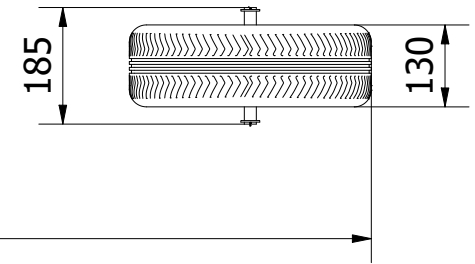

BV ( 1 : 2 )

Note: All units in mm.

PROJECT	CREATED BY	APPROVED BY	DATE	VERSION
Scooter with fat tire	J. Rosciano	A. Morillo	31/08/2021	1.2
PART NAME	FILE NAME			POS
Wheels assembly	Wheels assembly.iam			5.0
DEVELOPED BY	REDESIGNED BY	DOC. TYPE	MATERIAL	QUANTITY
		Assembly		1
OHO	OHO e.V.	LICENCE	SCALE	SHEET
		CC-BY-SA 4.0	1/12	53 /65

PROJECT	CREATED BY	APPROVED BY	DATE	VERSION
Scooter with fat tire	J. Rosciano	A. Morillo	31/08/2021	1.2
PART NAME	FILE NAME			POS
Wheels assembly	Wheels assembly.ipn			5.0
DEVELOPED BY	REDESIGNED BY	DOC. TYPE	MATERIAL	QUANTITY
		Assembly		1
OHO	OHO e.V.	LICENCE	SCALE	SHEET
		CC-BY-SA 4.0	1/7	54 /65