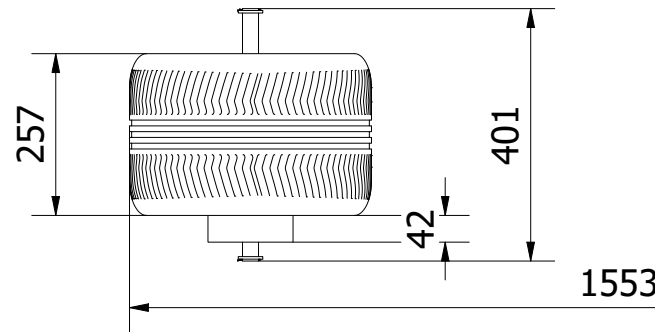

BV ( 1 : 2 )

Note: All units in mm.

PROJECT	CREATED BY	APPROVED BY	DATE	VERSION
Scooter with fat tire	J. Rosciano	A. Morillo	31/08/2021	1.2
PART NAME	FILE NAME			POS
Wheels assembly	Wheels assembly.iam			5.0
DEVELOPED BY	REDESIGNED BY	DOC. TYPE	MATERIAL	QUANTITY
		Assembly		1
OHO	OHO e.V.	LICENCE	SCALE	SHEET
		CC-BY-SA 4.0	1/12	53 /65

PROJECT	CREATED BY	APPROVED BY	DATE	VERSION
Scooter with fat tire	J. Rosciano	A. Morillo	31/08/2021	1.2
PART NAME	FILE NAME			POS
Wheels assembly	Wheels assembly.ipn			5.0
DEVELOPED BY	REDESIGNED BY	DOC. TYPE	MATERIAL	QUANTITY
		Assembly		1
OHO	OHO e.V.	LICENCE	SCALE	SHEET
		CC-BY-SA 4.0	1/7	54 /65