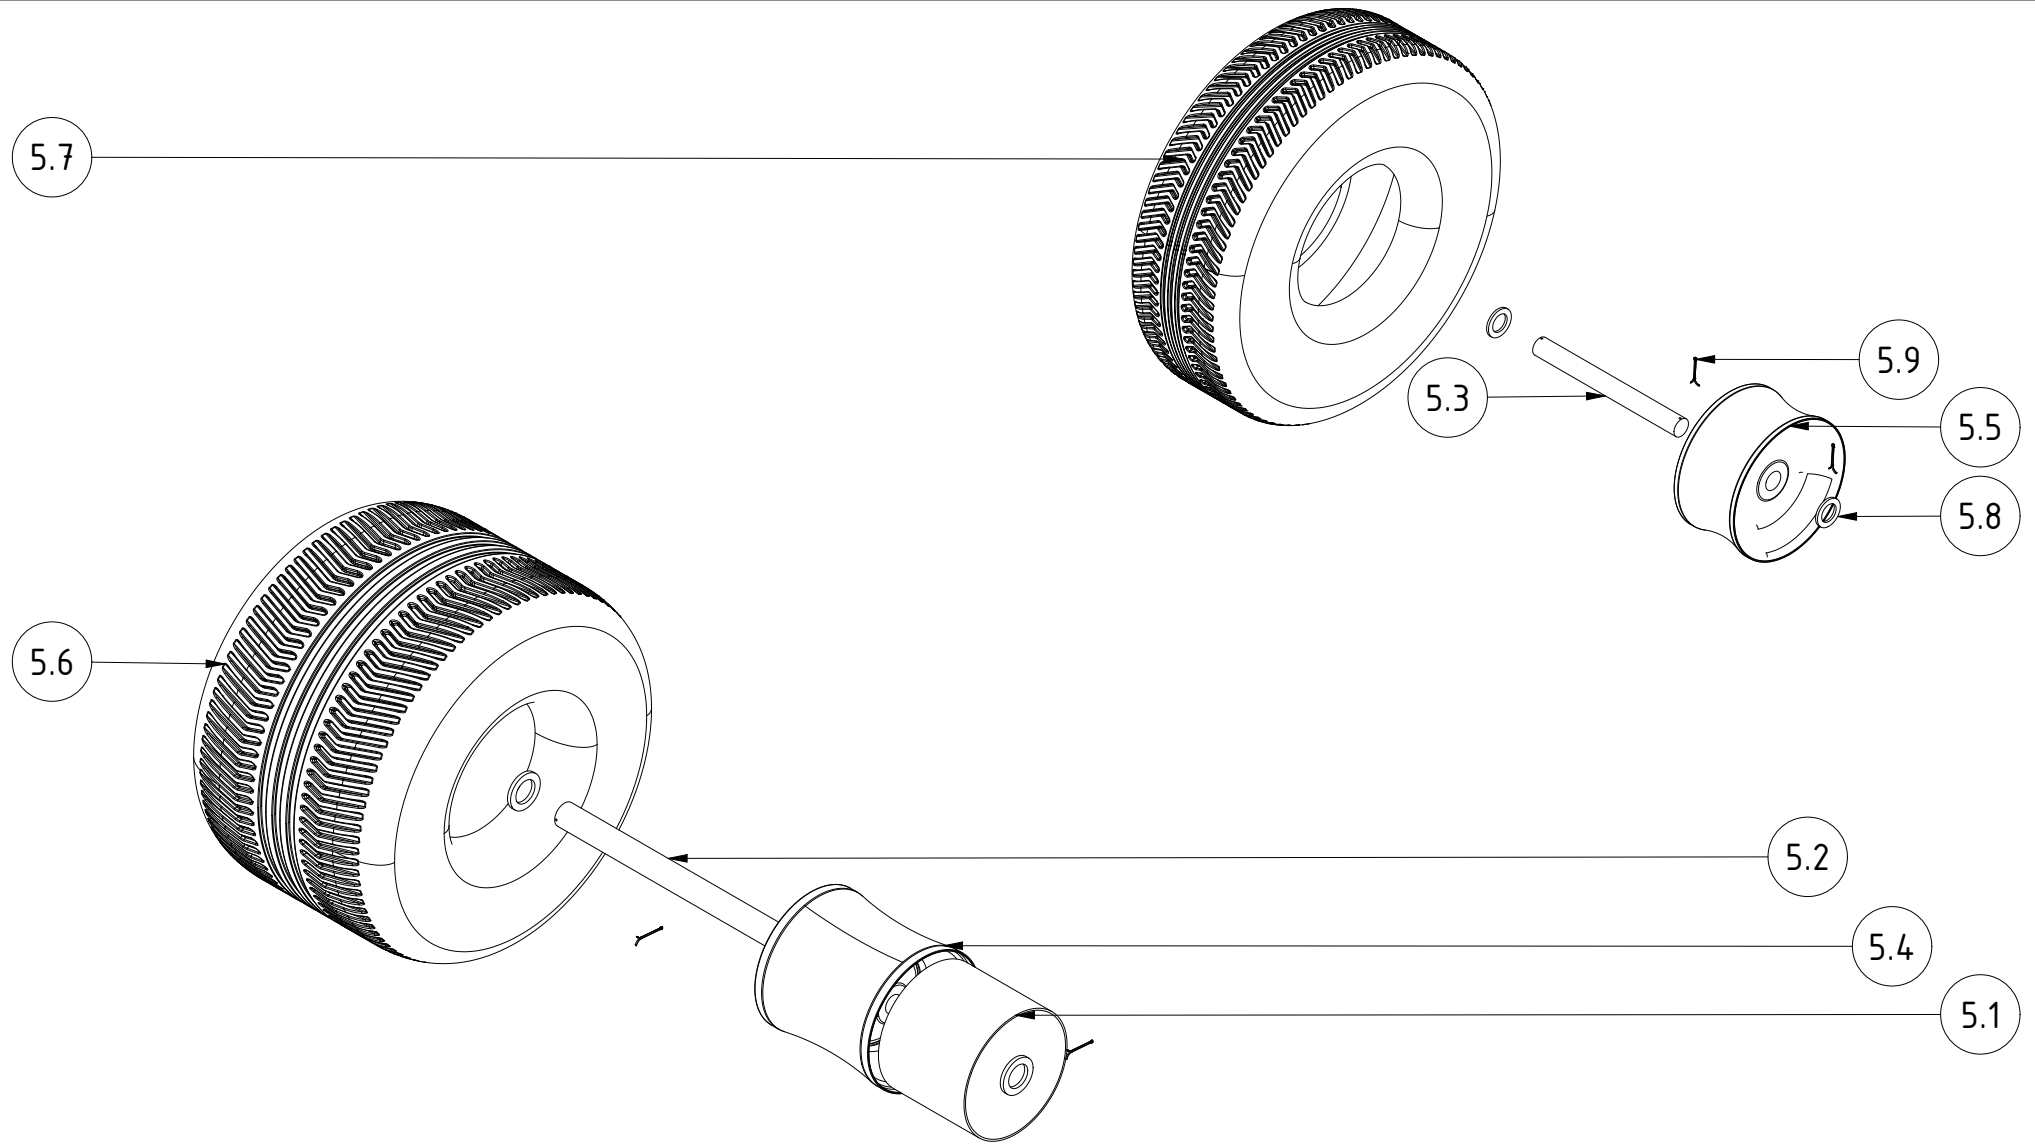

BV ( 1 : 2 )

Note: All units in mm.

PROJECT	CREATED BY	APPROVED BY	DATE	VERSION
Scooter with fat tire	J. Rosciano	A. Morillo	31/08/2021	1.2
PART NAME	FILE NAME			POS
Wheels assembly	Wheels assembly.iam			5.0
DEVELOPED BY	REDESIGNED BY	DOC. TYPE	MATERIAL	QUANTITY
		Assembly		1
OHO	OHO e.V.	LICENCE	SCALE	SHEET
		CC-BY-SA 4.0	1/12	53 /65

PROJECT	CREATED BY	APPROVED BY	DATE	VERSION
Scooter with fat tire	J. Rosciano	A. Morillo	31/08/2021	1.2
PART NAME	FILE NAME			POS
Wheels assembly	Wheels assembly.ipn			5.0
DEVELOPED BY	REDESIGNED BY	DOC. TYPE	MATERIAL	QUANTITY
		Assembly		1
OHO	OHO e.V.	LICENCE	SCALE	SHEET
		CC-BY-SA 4.0	1/7	54 /65