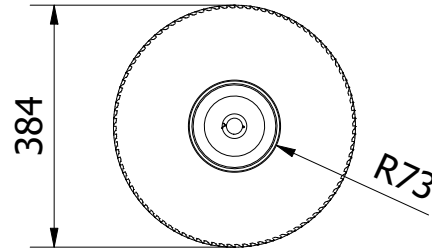

BV ( 1 : 2 )

Note: All units in mm.

PROJECT	CREATED BY	APPROVED BY	DATE	VERSION
Scooter with fat tire	J. Rosciano	A. Morillo	31/08/2021	1.2
PART NAME	FILE NAME			POS
Wheels assembly	Wheels assembly.iam			5.0
DEVELOPED BY	REDESIGNED BY	DOC. TYPE	MATERIAL	QUANTITY
		Assembly		1
OHO	OHO e.V.	LICENCE	SCALE	SHEET
		CC-BY-SA 4.0	1/12	53 /65

PROJECT	CREATED BY	APPROVED BY	DATE	VERSION
Scooter with fat tire	J. Rosciano	A. Morillo	31/08/2021	1.2
PART NAME	FILE NAME			POS
Wheels assembly	Wheels assembly.ipn			5.0
DEVELOPED BY	REDESIGNED BY	DOC. TYPE	MATERIAL	QUANTITY
		Assembly		1
OHO	OHO e.V.	LICENCE	SCALE	SHEET
		CC-BY-SA 4.0	1/7	54 /65