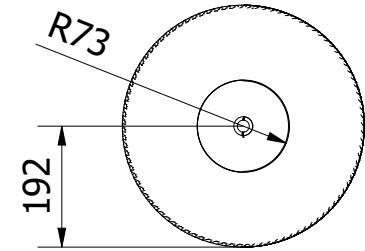

BV ( 1 : 2 )

Note: All units in mm.

PROJECT	CREATED BY	APPROVED BY	DATE	VERSION
Scooter with fat tire	J. Rosciano	A. Morillo	31/08/2021	1.2
PART NAME	FILE NAME			POS
Wheels assembly	Wheels assembly.iam			5.0
DEVELOPED BY	REDESIGNED BY	DOC. TYPE	MATERIAL	QUANTITY
		Assembly		1
OHO	OHO e.V.	LICENCE	SCALE	SHEET
		CC-BY-SA 4.0	1/12	53 /65

PROJECT	CREATED BY	APPROVED BY	DATE	VERSION
Scooter with fat tire	J. Rosciano	A. Morillo	31/08/2021	1.2
PART NAME	FILE NAME			POS
Wheels assembly	Wheels assembly.ipn			5.0
DEVELOPED BY	REDESIGNED BY	DOC. TYPE	MATERIAL	QUANTITY
		Assembly		1
OHO	OHO e.V.	LICENCE	SCALE	SHEET
		CC-BY-SA 4.0	1/7	54 /65