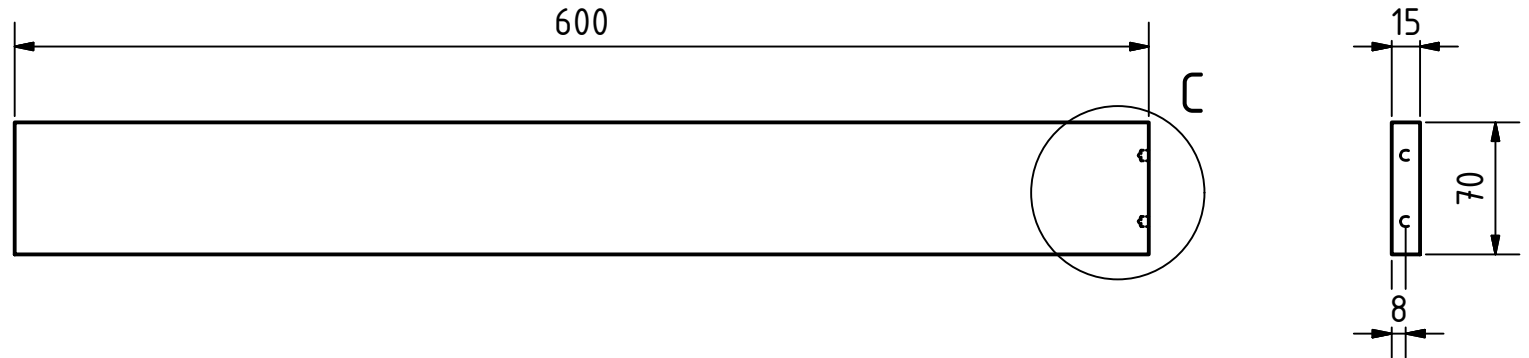

SCALE ( 1 : 10 )

C ( 1 : 2 )

SCALE ( 1 : 4 )

Note: All units in mm.

PROJECT rsc_sc_seed-cleaner-for repeated-seed-sorting		CREATED BY L. Ruda	APPROVED BY A. Morillo	DATE 07/09/2021	VERSION 1.0
PART NAME A2		FILE NAME Piece A2.ipt			POS 1.2
DEVELOPED BY The Real Seed Collection Ltd		REDESIGNED BY  OHO e.V.		DOC. TYPE Part	MATERIAL Hardwood
		LICENCE CC-BY-SA 4.0		SCALE 1:4	QUANTITY 1
				SHEET 8 /21	