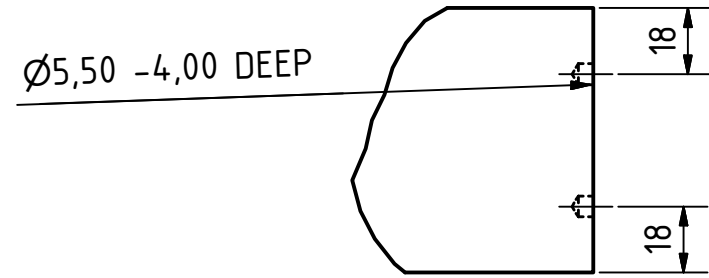

SCALE ( 1 : 10 )

C ( 1 : 2 )

SCALE ( 1 : 4 )

Note: All units in mm.

PROJECT rsc_sc_seed-cleaner-for repeated-seed-sorting		CREATED BY L. Ruda	APPROVED BY A. Morillo	DATE 07/09/2021	VERSION 1.0
PART NAME A2		FILE NAME Piece A2.ipt			POS 1.2
DEVELOPED BY The Real Seed Collection Ltd		REDESIGNED BY  OHO e.V.		DOC. TYPE Part	MATERIAL Hardwood
		LICENCE CC-BY-SA 4.0		SCALE 1:4	QUANTITY 1
				SHEET 8 /21	