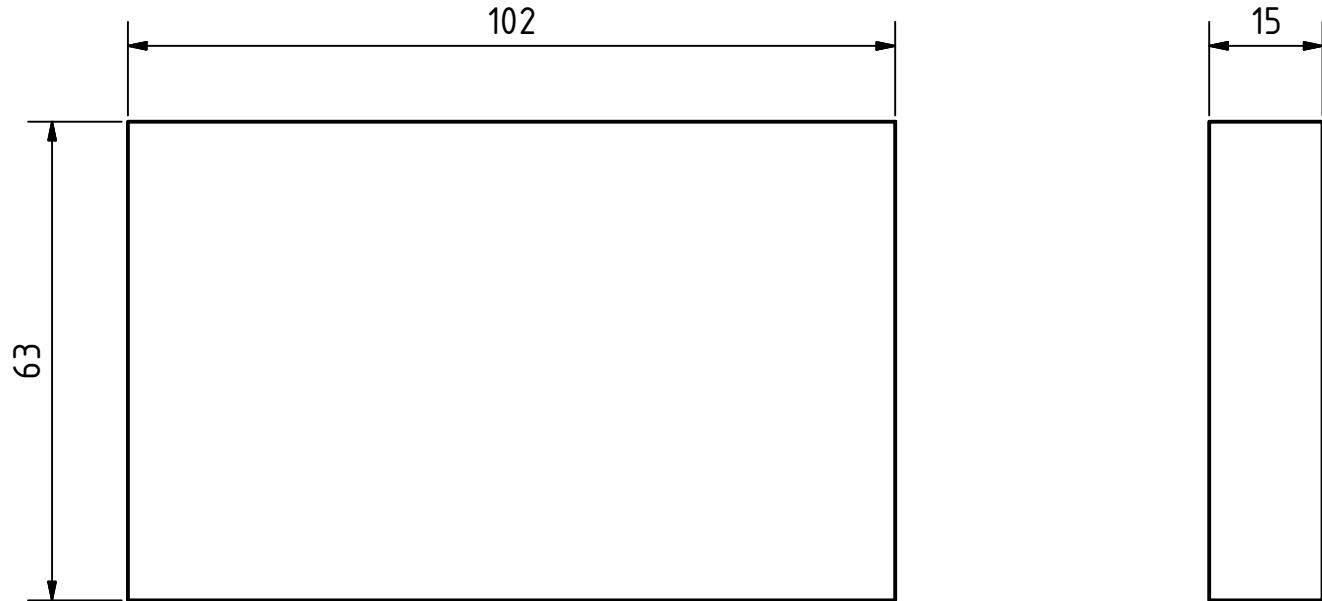

SCALE (1 : 2)

SCALE (1 : 1)

Note: All units in mm.

PROJECT Peeling Machine for Sunflower Seeds		CREATED BY L. Ruda	APPROVED BY A. Morillo	DATE 16/09/2021	VERSION 1.0
PART NAME Deflector		FILE NAME Deflector.ipt			POS 3.1.5
DEVELOPED BY		REDESIGNED BY	DOC. TYPE Part	MATERIAL Kiln dried wood	QUANTITY 1
Tropical Products Institute		OHO e.V.	LICENCE CC-BY-SA 4.0	SCALE 1:1	SHEET 42 /71