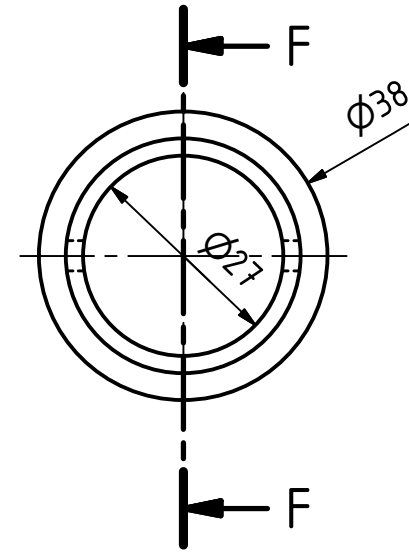

### Secc.-F

PROJECT Snow Sled with 10 hp outboard motor	CREATED BY D. Mosquera	APPROVED BY A. Morillo	DATE 10/08/2021	VERSION 1.0
PART NAME Cube 2	FILE NAME oho_sso_cube2.ipt			POS 6.3
PUBLISHED BY  OPEN HARDWARE OBSERVATORY Free Blueprints for Sustainable Development		DOC. TYPE Part	MATERIAL Seel C45	QUANTITY 1
OHO e.V.		LICENCE CC-BY-SA 4.0	SCALE 1:1	SHEET 44 /47