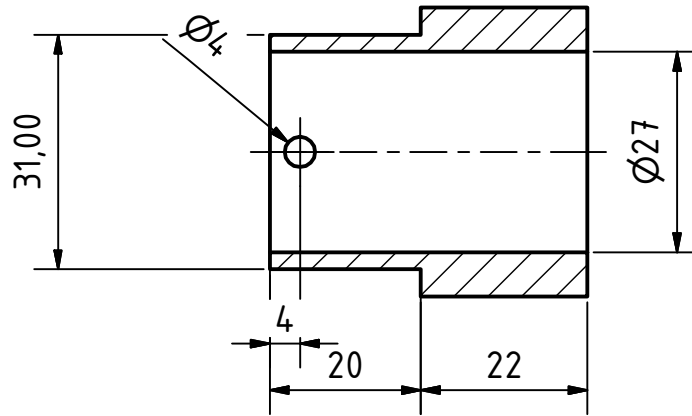

### Secc.-F

PROJECT Snow Sled with 10 hp outboard motor	CREATED BY D. Mosquera	APPROVED BY A. Morillo	DATE 10/08/2021	VERSION 1.0
PART NAME Cube 2	FILE NAME oho_sso_cube2.ipt			POS 6.3
PUBLISHED BY  OPEN HARDWARE OBSERVATORY Free Blueprints for Sustainable Development		DOC. TYPE Part	MATERIAL Seel C45	QUANTITY 1
OHO e.V.		LICENCE CC-BY-SA 4.0	SCALE 1:1	SHEET 44 /47