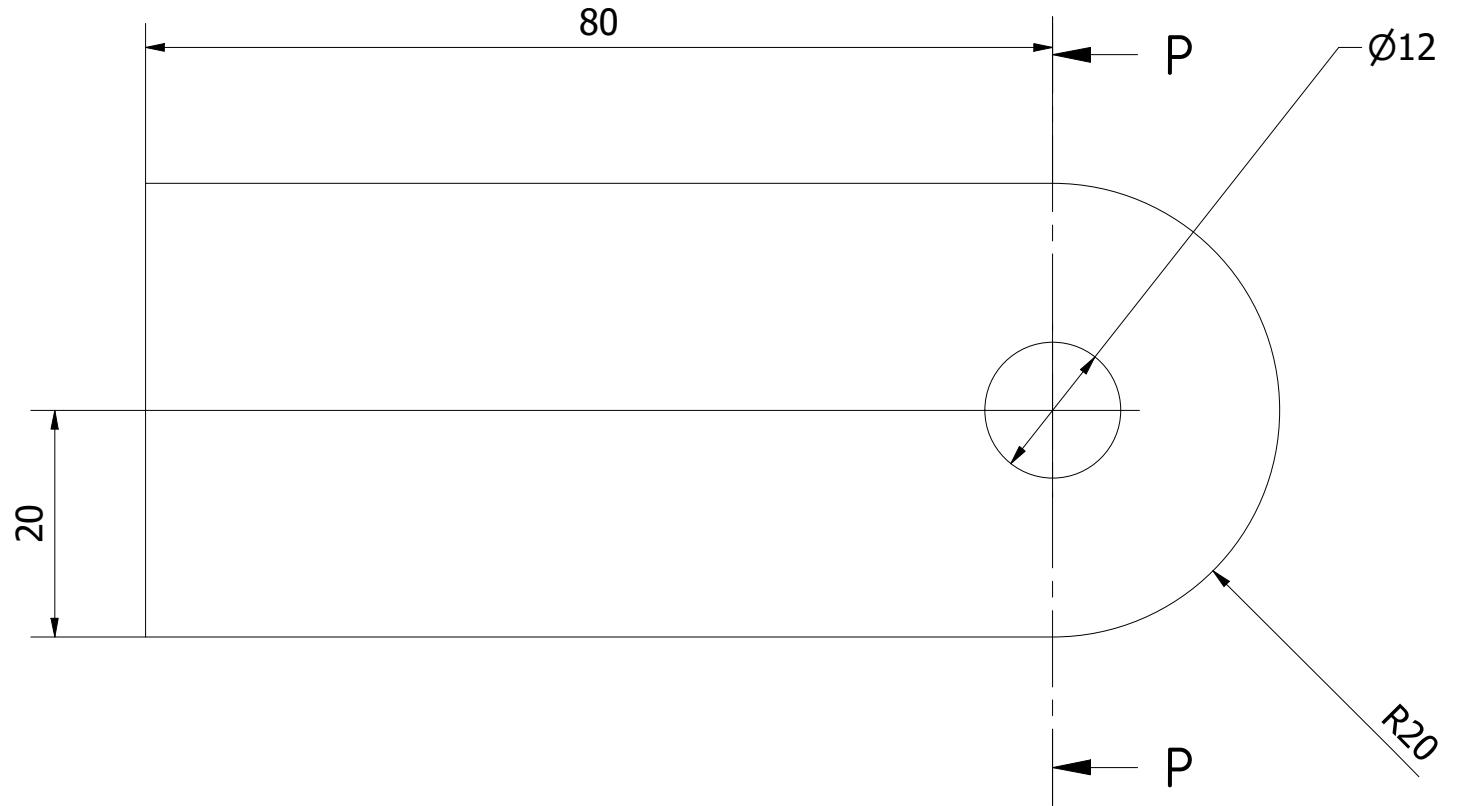

P-P (1.5/1)

Note: All units in mm.

PROJECT Convertible Bicycle Trailer for People - with shock absorber		CREATED BY J. Rosciano	APPROVED BY A. Morillo	DATE 26/07/2021	VERSION 1.1
PART NAME Clamp plate		FILE NAME Clamp plate.ipt			POS 3.4
DEVELOPED BY Practical Action	REDESIGNED BY OHO e.V.	DOC. TYPE Part	MATERIAL DIN C45	QUANTITY 1	
		LICENCE CC-BY-SA 4.0	SCALE 1.5/1	SHEET 22 /51	