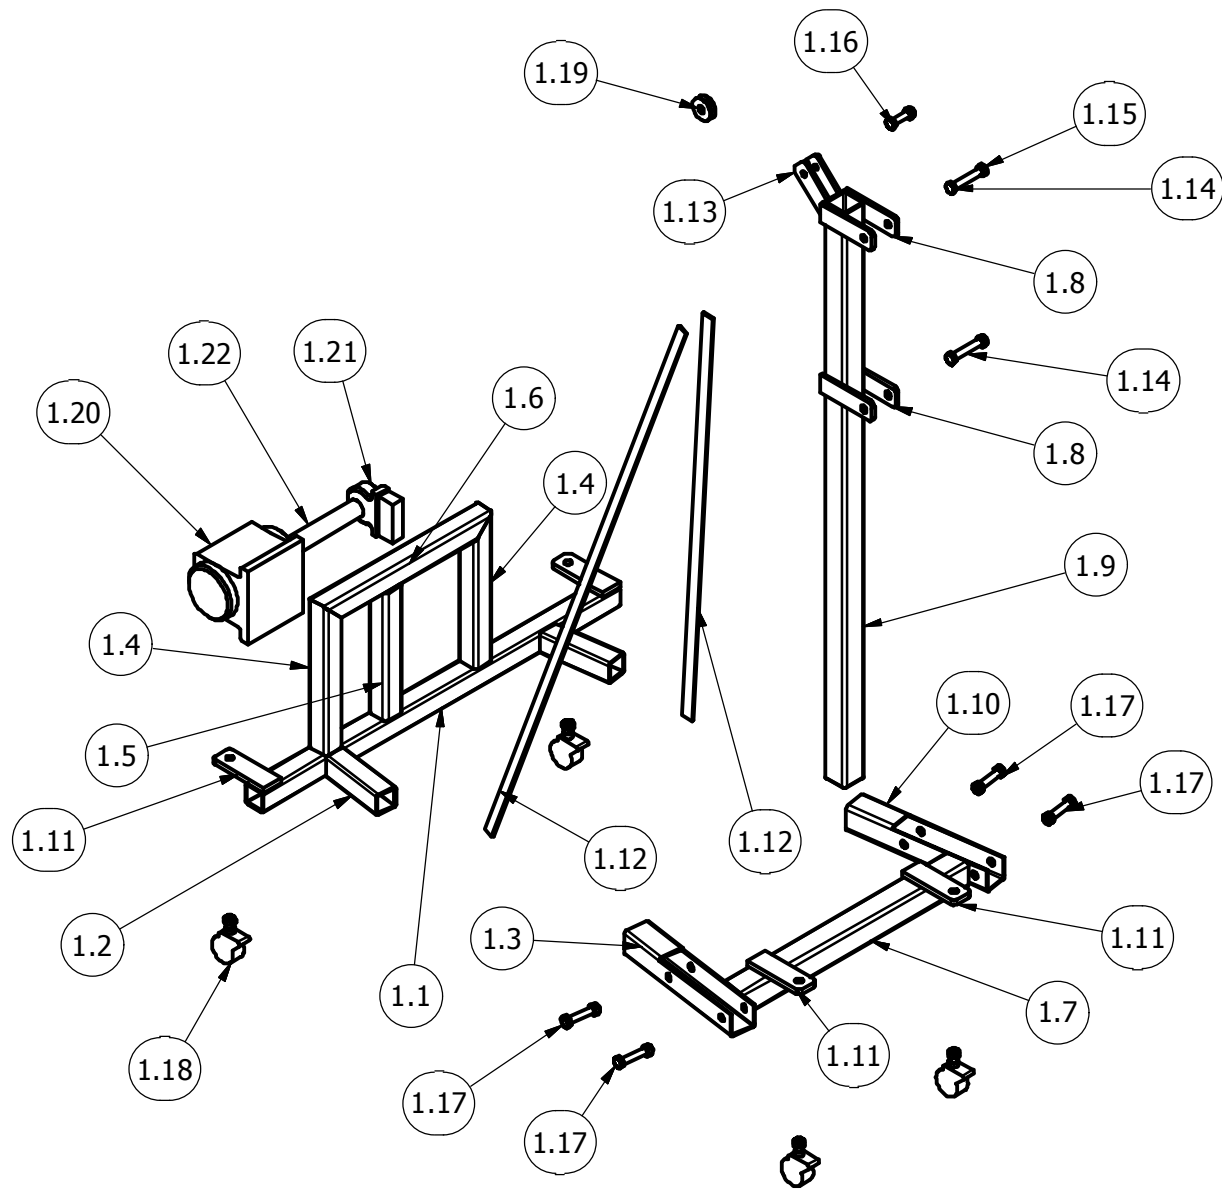

PROJECT	CREATED BY	APROVED BY		
Workshop Crane	A. MORILLO	D. JAEGER		
PART NAME	PART CODE	DOCUMENT TYPE	MATERIAL	
main-frame	1	ASSEMBLY		
 Open Source Ecology e.V. Knobelsdorffstr. 22 14059 Berlin <a href="http://www.ose-germany.de">www.ose-germany.de</a> +49 (0) 30 / 92282426	LICENCE	FILE NAME	VERSION	QUANTITY
	CERN-OHL	main-frame.iam	1.0	1
		SCALE	SHEET	DATE
	1:15	5 / 11	08/12/20	

PROJECT		CREATED BY		APPROVED BY	
Workshop Crane		A. MORILLO		D. JAEGER	
PART NAME		PART CODE		DOCUMENT TYPE	
main-frame		1		ASSEMBLY	
 Open Source Ecology e.V. Knobelsdorffstr. 22 14059 Berlin <a href="http://www.ose-germany.de">www.ose-germany.de</a> +49 (0) 30 / 92282426		LICENCE		VERSION	
		CERN-OHL		1.0	
		FILE NAME		QUANTITY	
		main-frame.iam		1	
		SCALE		SHEET	
		1:15		6 / 11	
				DATE	
				08/12/20	