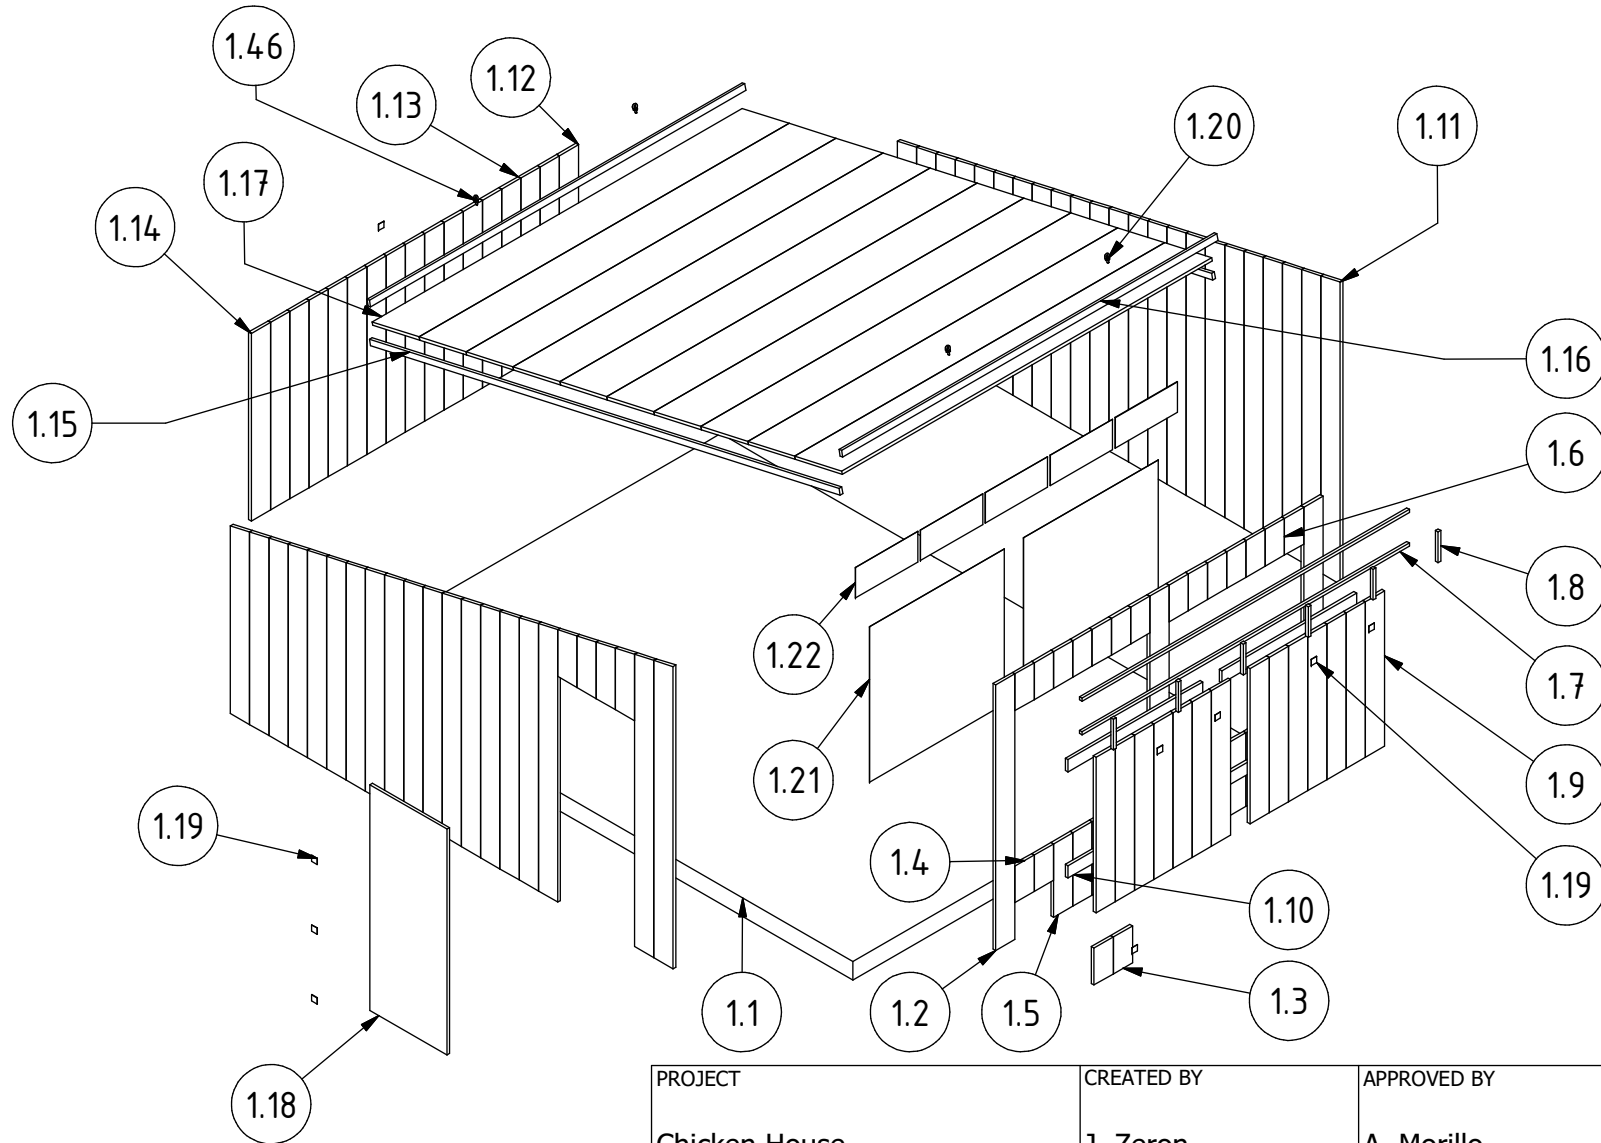

EXPLOSION (1 : 50)

PROJECT	CREATED BY	APPROVED BY	DATE	VERSION
Chicken House	J. Zeron	A. Morillo	15/07/2021	1.0
PART NAME	FILE NAME	POS		
Chicken house	Chicken house.ipn	1.0		
DEVELOPED BY	REDESIGNED BY	DOC. TYPE	MATERIAL	QUANTITY
		Assembly		1
Rodale Press	OHO e.V.	LICENCE	SCALE	SHEET
		CC-BY-SA 4.0	1:50	6 /10