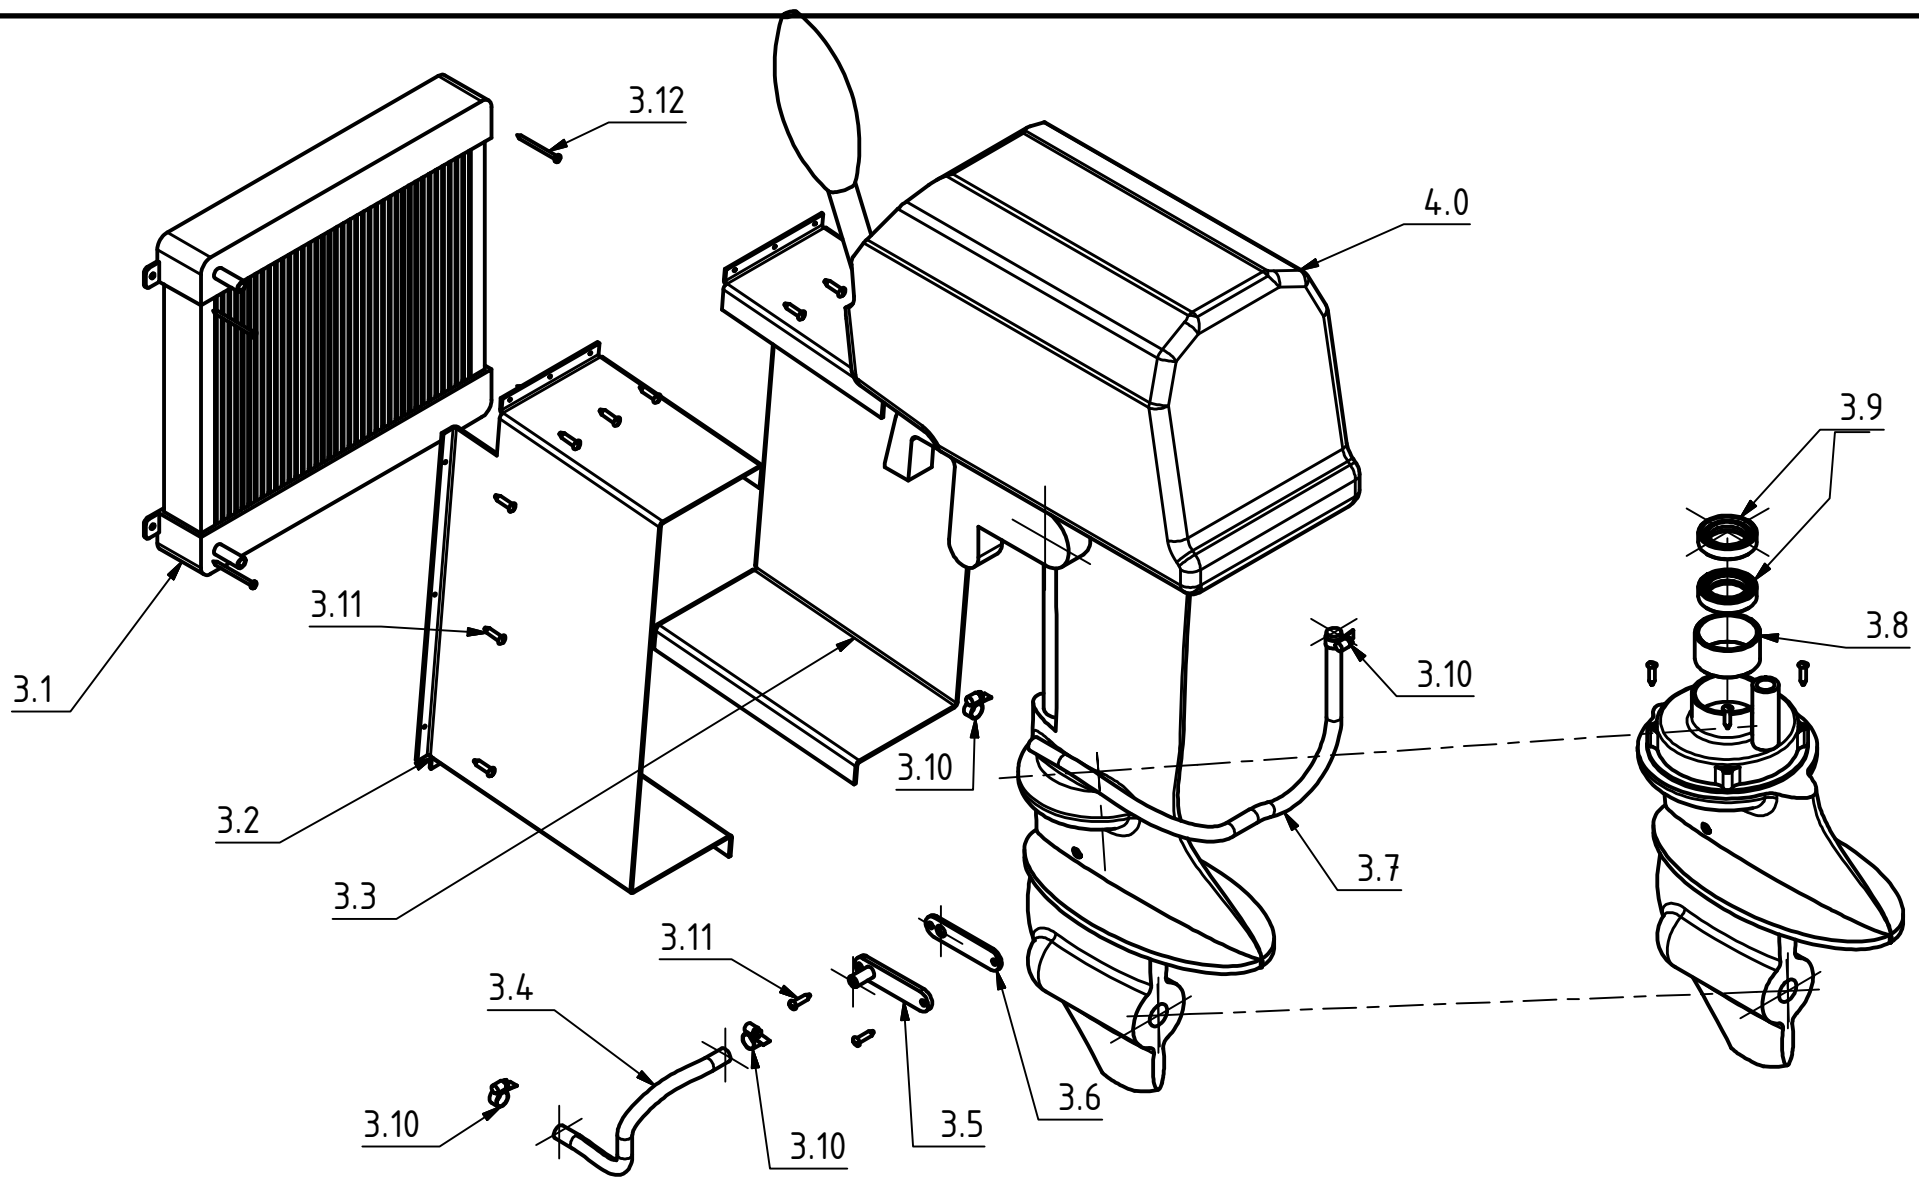

PROJECT	CREATED BY	APPROVED BY	DATE	VERSION
Snow Sled with 10 hp outboard motor	D. Mosquera	A. Morillo	10/08/2021	1.0
PART NAME	FILE NAME			POS
Cooler outboard motor	oho_sso_cooler-outboard-motor1.iam			3.0
PUBLISHED BY	DOC. TYPE	MATERIAL		QUANTITY
 OPEN HARDWARE OBSERVATORY Free Blueprints for Sustainable Development	Assembly			1
	LICENCE	SCALE		SHEET
OHO e.V.	CC-BY-SA 4.0	1:16		26 /47

PROJECT	CREATED BY	APPROVED BY	DATE	VERSION
Snow Sled with 10 hp outboard motor	D. Mosquera	A. Morillo	10/08/2021	1.0
PART NAME	FILE NAME	POS		
Cooler outboard motor	oho_sso_cooler-outboard-motor1.ipn	3.0		
PUBLISHED BY	DOC. TYPE	MATERIAL	QUANTITY	
 OPEN HARDWARE OBSERVATORY Free Blueprints for Sustainable Development	Assembly		1	
	LICENCE	SCALE	SHEET	
OHO e.V.	CC-BY-SA 4.0	1:8	27 /47	